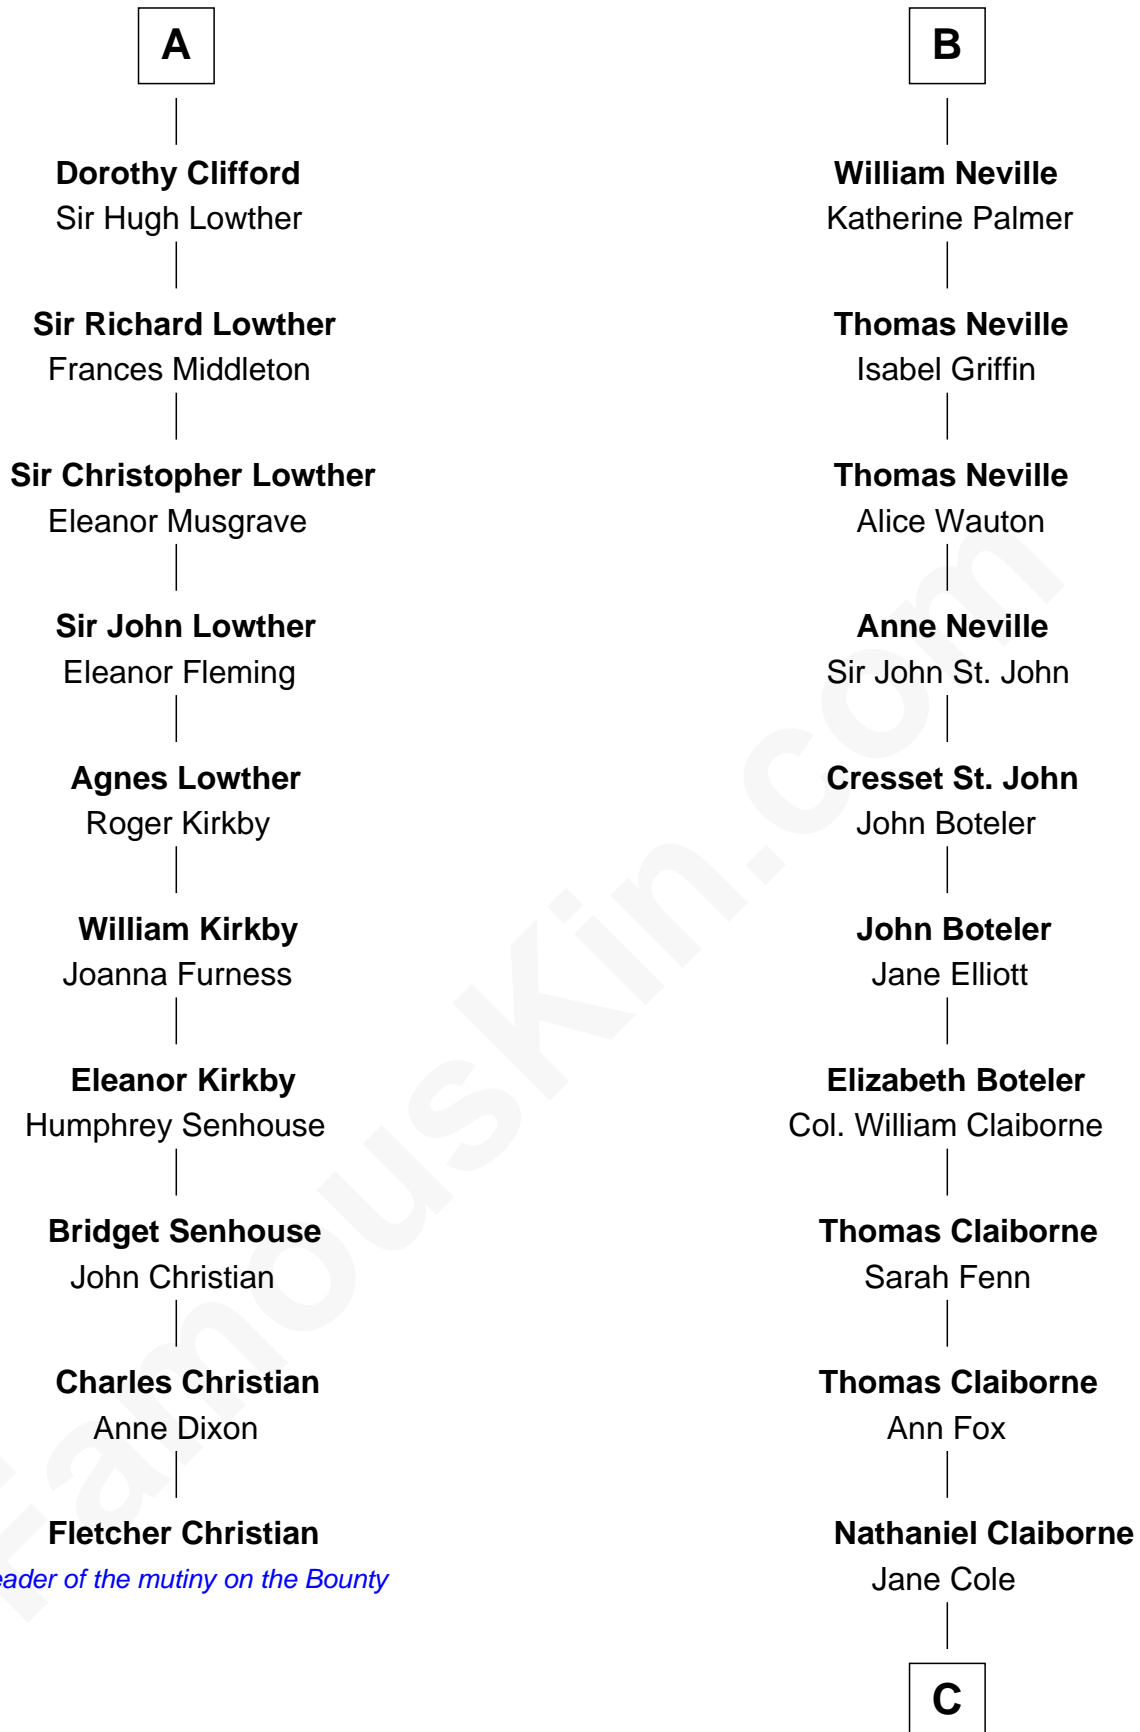

FamousKin.com

Relationship Chart of Fletcher Christian

Leader of the mutiny on the Bounty

16th cousin 2 times removed of

William C. C. Claiborne

1st Governor of Louisiana

C

William Claiborne

Mary Leigh

William C. C. Claiborne

1st Governor of Louisiana

FamousKin.com