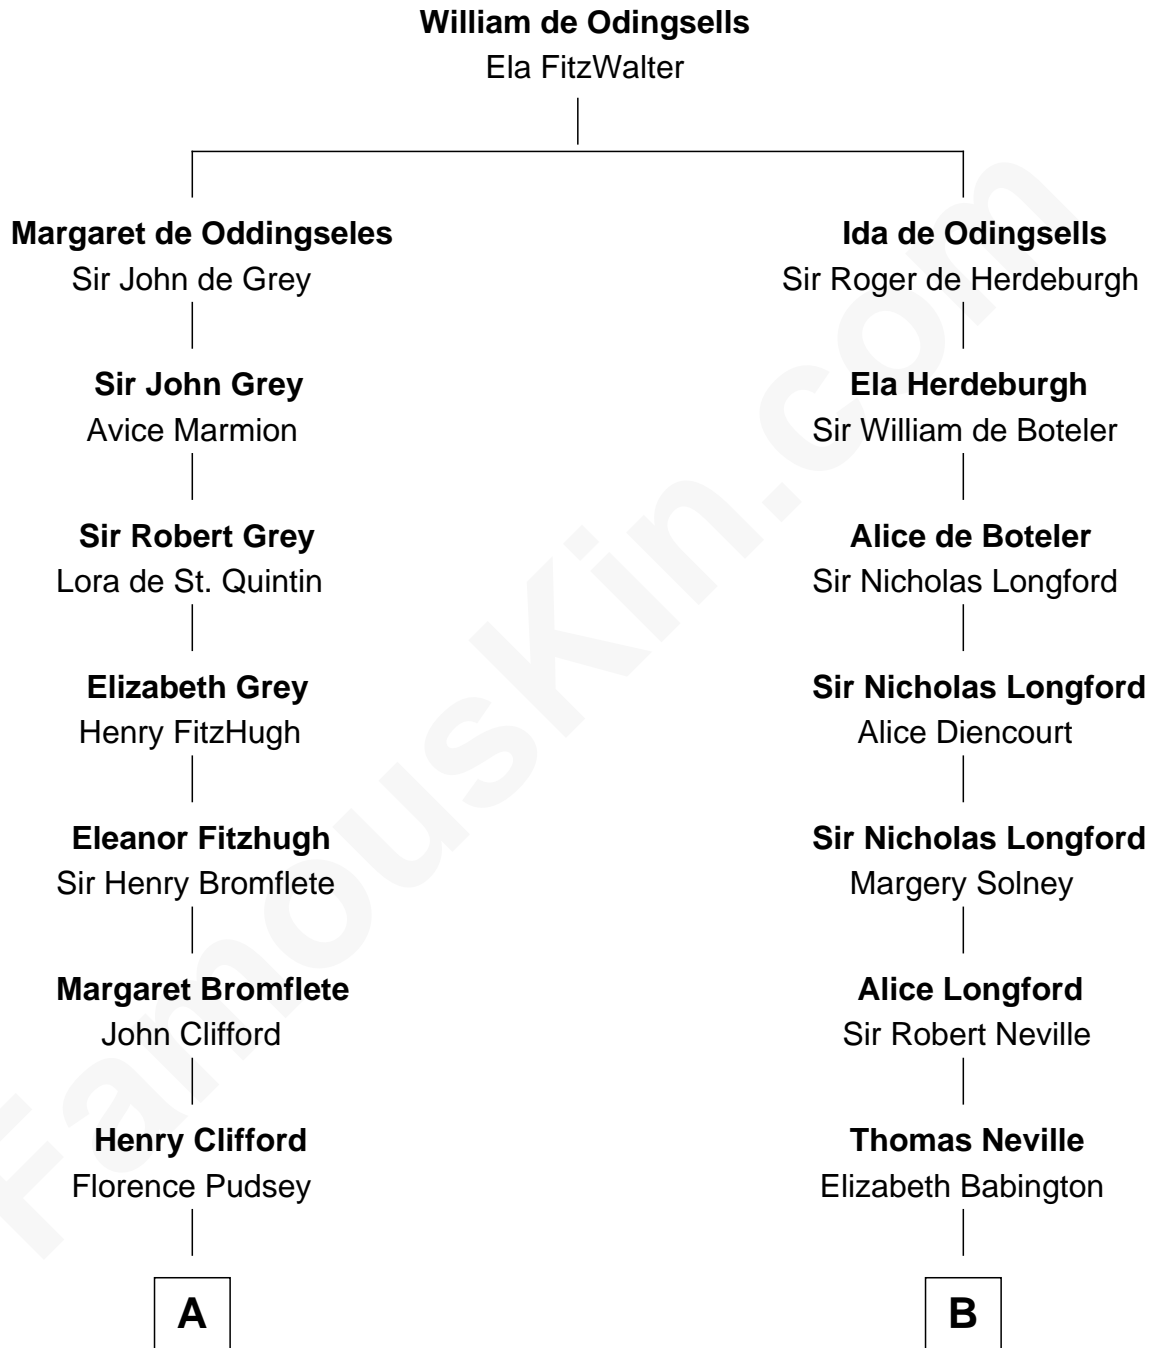

FamousKin.com

Relationship Chart of Fletcher Christian

Leader of the mutiny on the Bounty

16th cousin 2 times removed of

William C. C. Claiborne

1st Governor of Louisiana

C

William Claiborne

Mary Leigh

William C. C. Claiborne

1st Governor of Louisiana

FamousKin.com