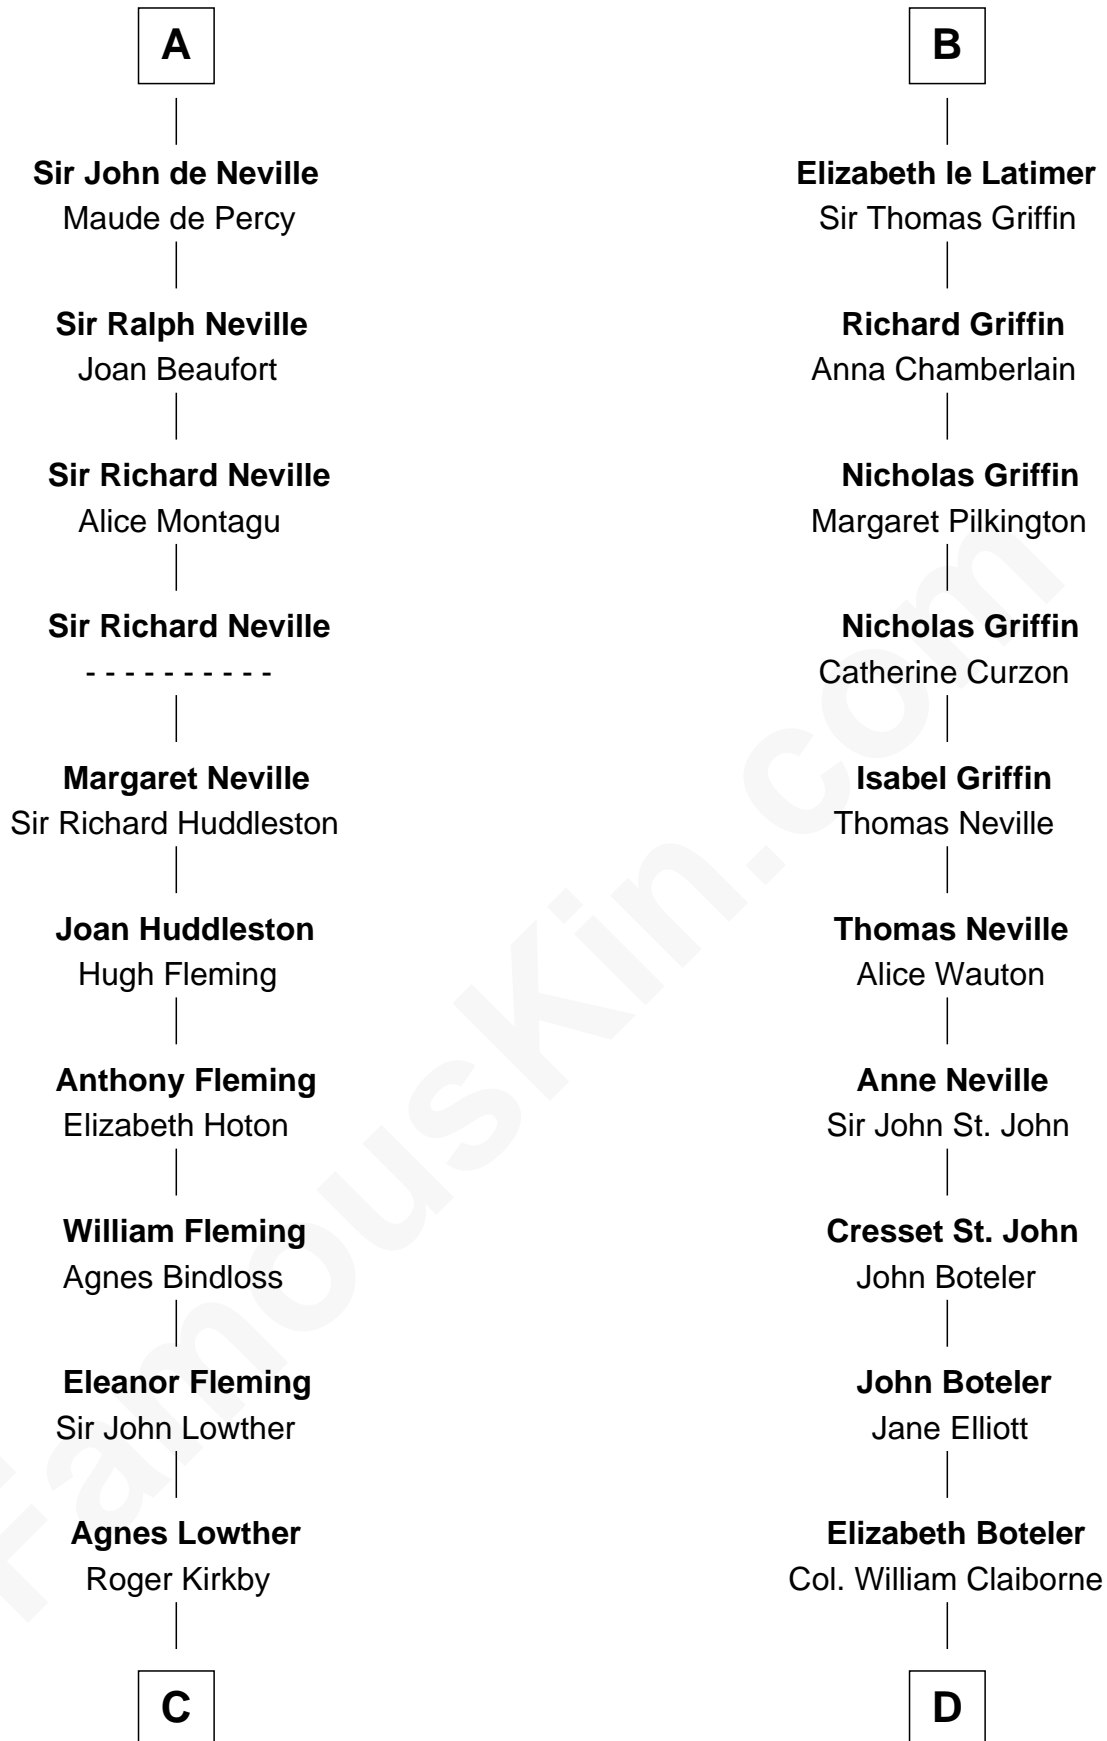

## Relationship Chart of Fletcher Christian

Leader of the mutiny on the Bounty

21st cousin of

**William C. C. Claiborne**

1st Governor of Louisiana

**C**

**William Kirkby**  
Joanna Furness

**Eleanor Kirkby**  
Humphrey Senhouse

**Bridget Senhouse**  
John Christian

**Charles Christian**  
Anne Dixon

**Fletcher Christian**  
*Leader of the mutiny on the Bounty*

**D**

**Thomas Claiborne**  
Sarah Fenn

**Thomas Claiborne**  
Ann Fox