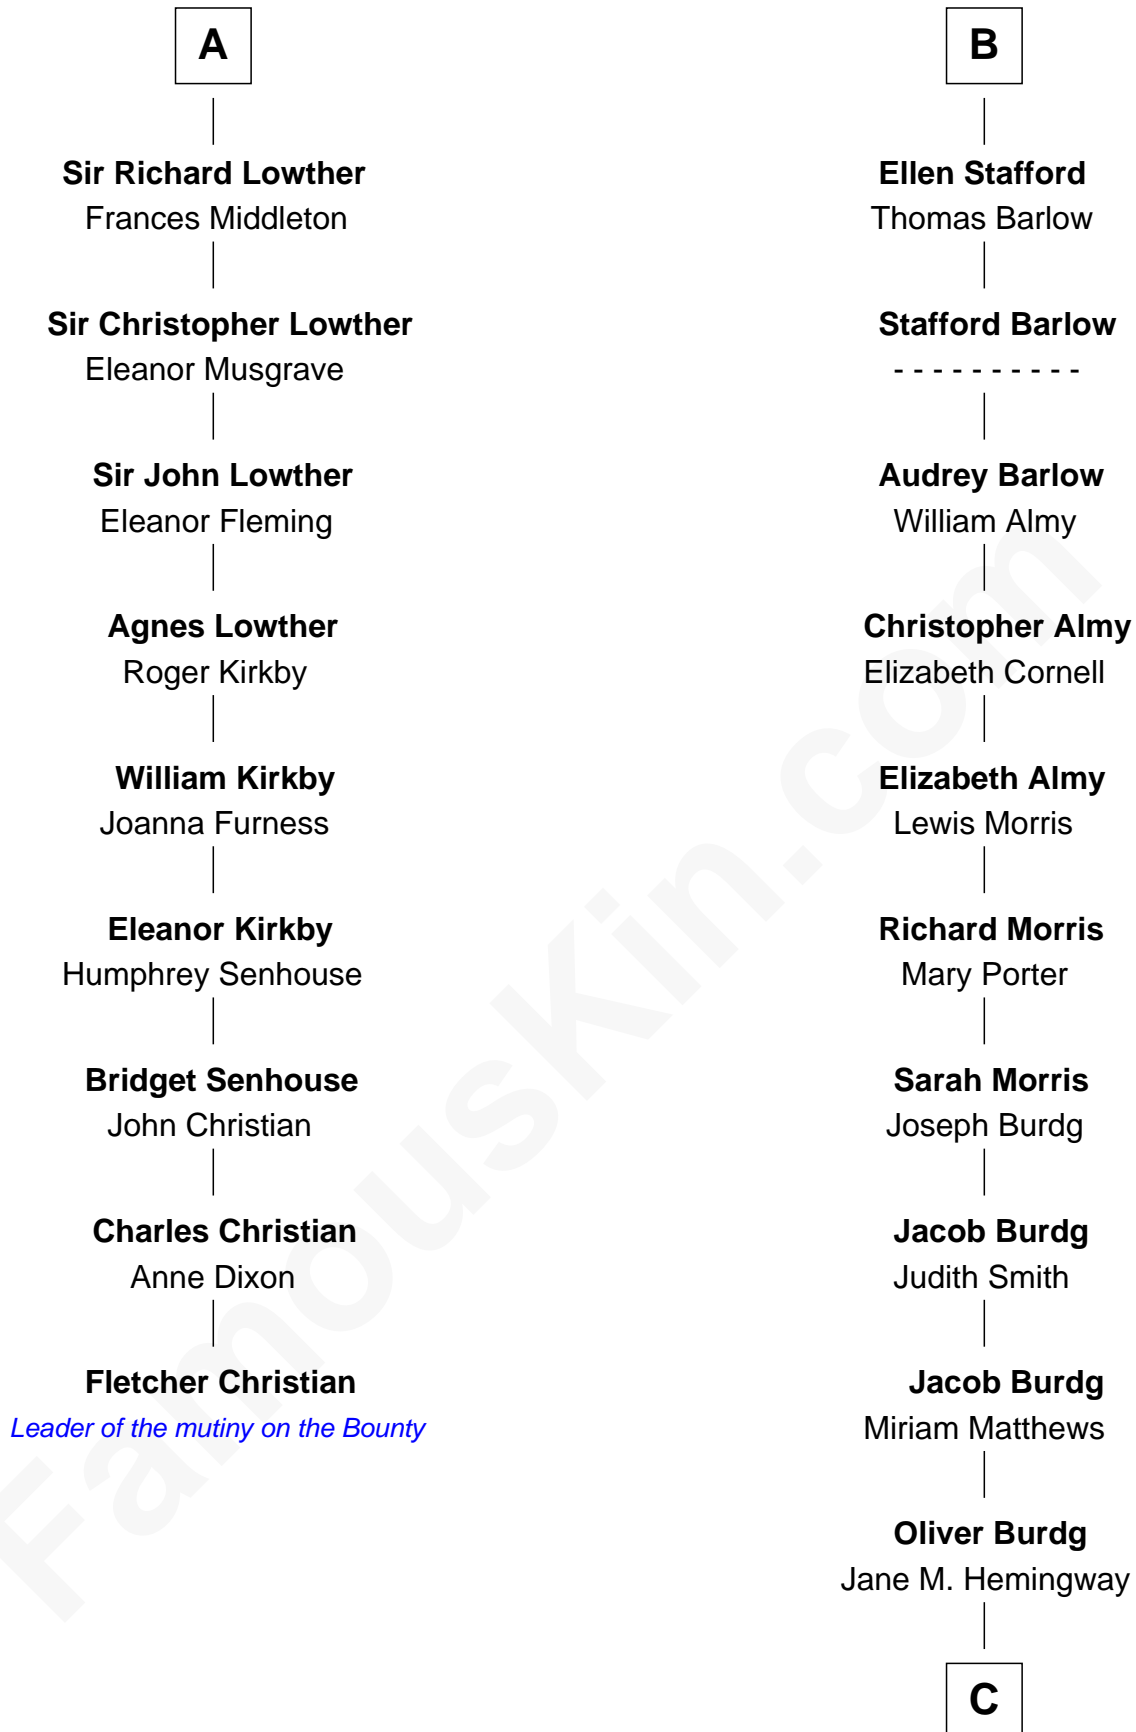

FamousKin.com

Relationship Chart of Fletcher Christian

Leader of the mutiny on the Bounty

15th cousin 4 times removed of

Richard Nixon

37th U.S. President

C

—
Almira Park Burdg

Franklin Milhous

—
Hannah Milhous

Francis Anthony Nixon

—
Richard Nixon

37th U.S. President

FamousKin.com