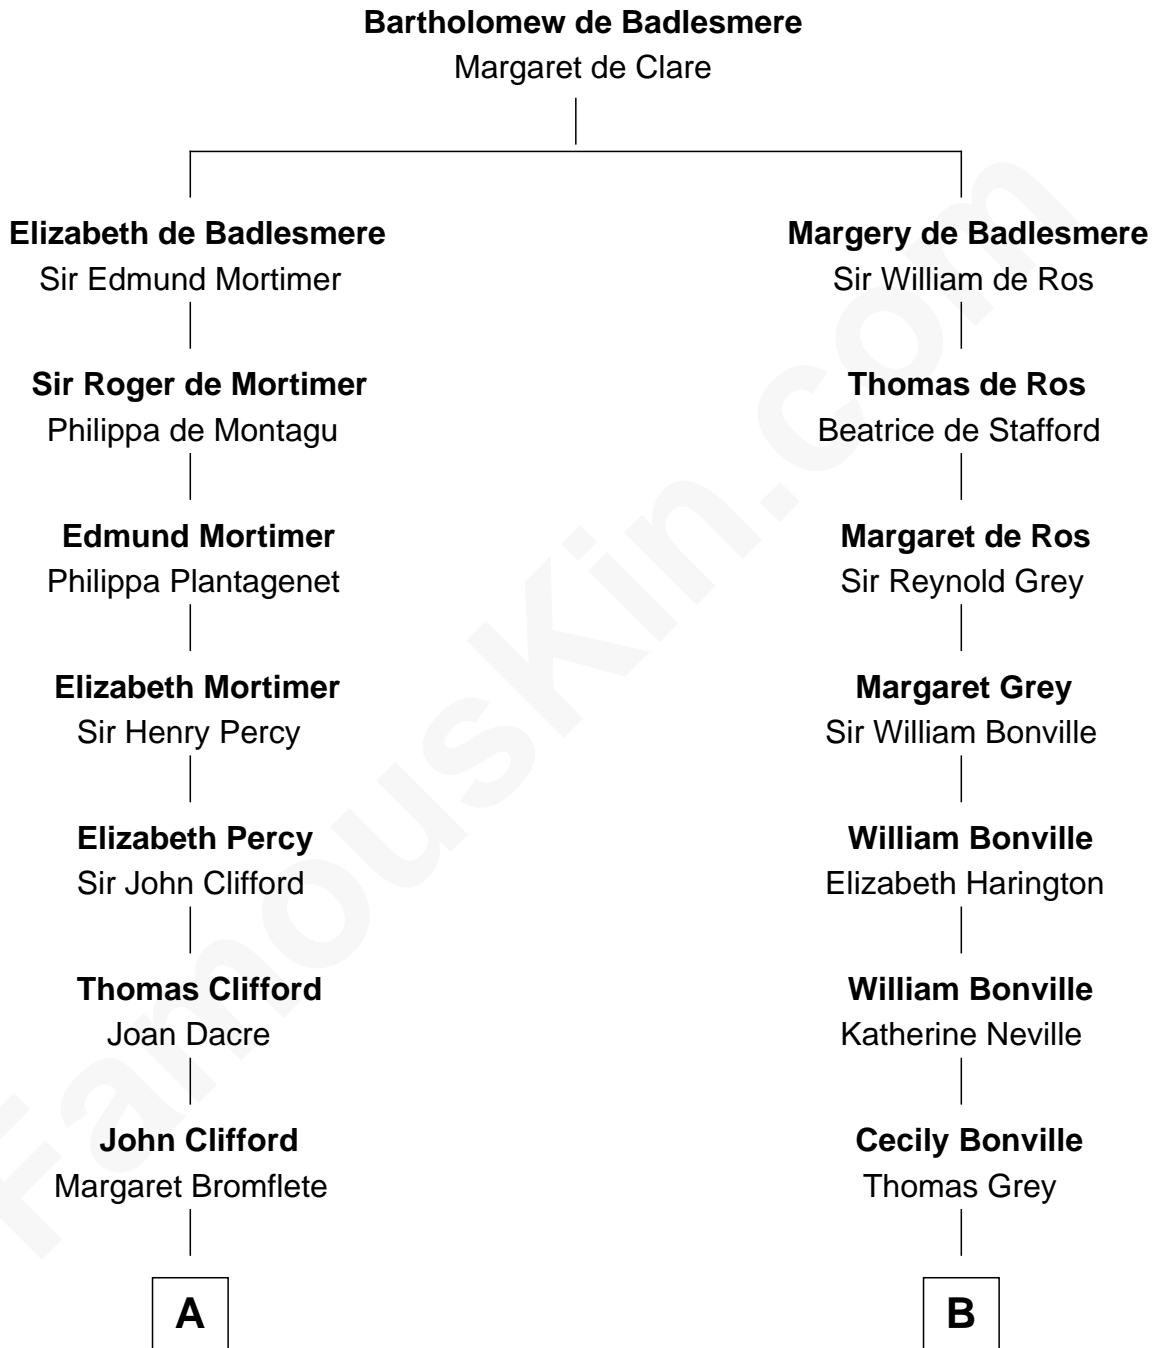

# FamousKin.com

## Relationship Chart of Fletcher Christian

Leader of the mutiny on the Bounty

17th cousin 3 times removed of

**Humphrey Bogart**  
Movie Actor

**C**

**Elizabeth Rogers Perkins**

Harvey Humphrey

**John Perkins Humphrey**

Frances Dewey Churchill

**Maud Humphrey**

Dr. Belmont Deforest Bogart

**Humphrey Bogart**

*Movie Actor*

FamousKin.com