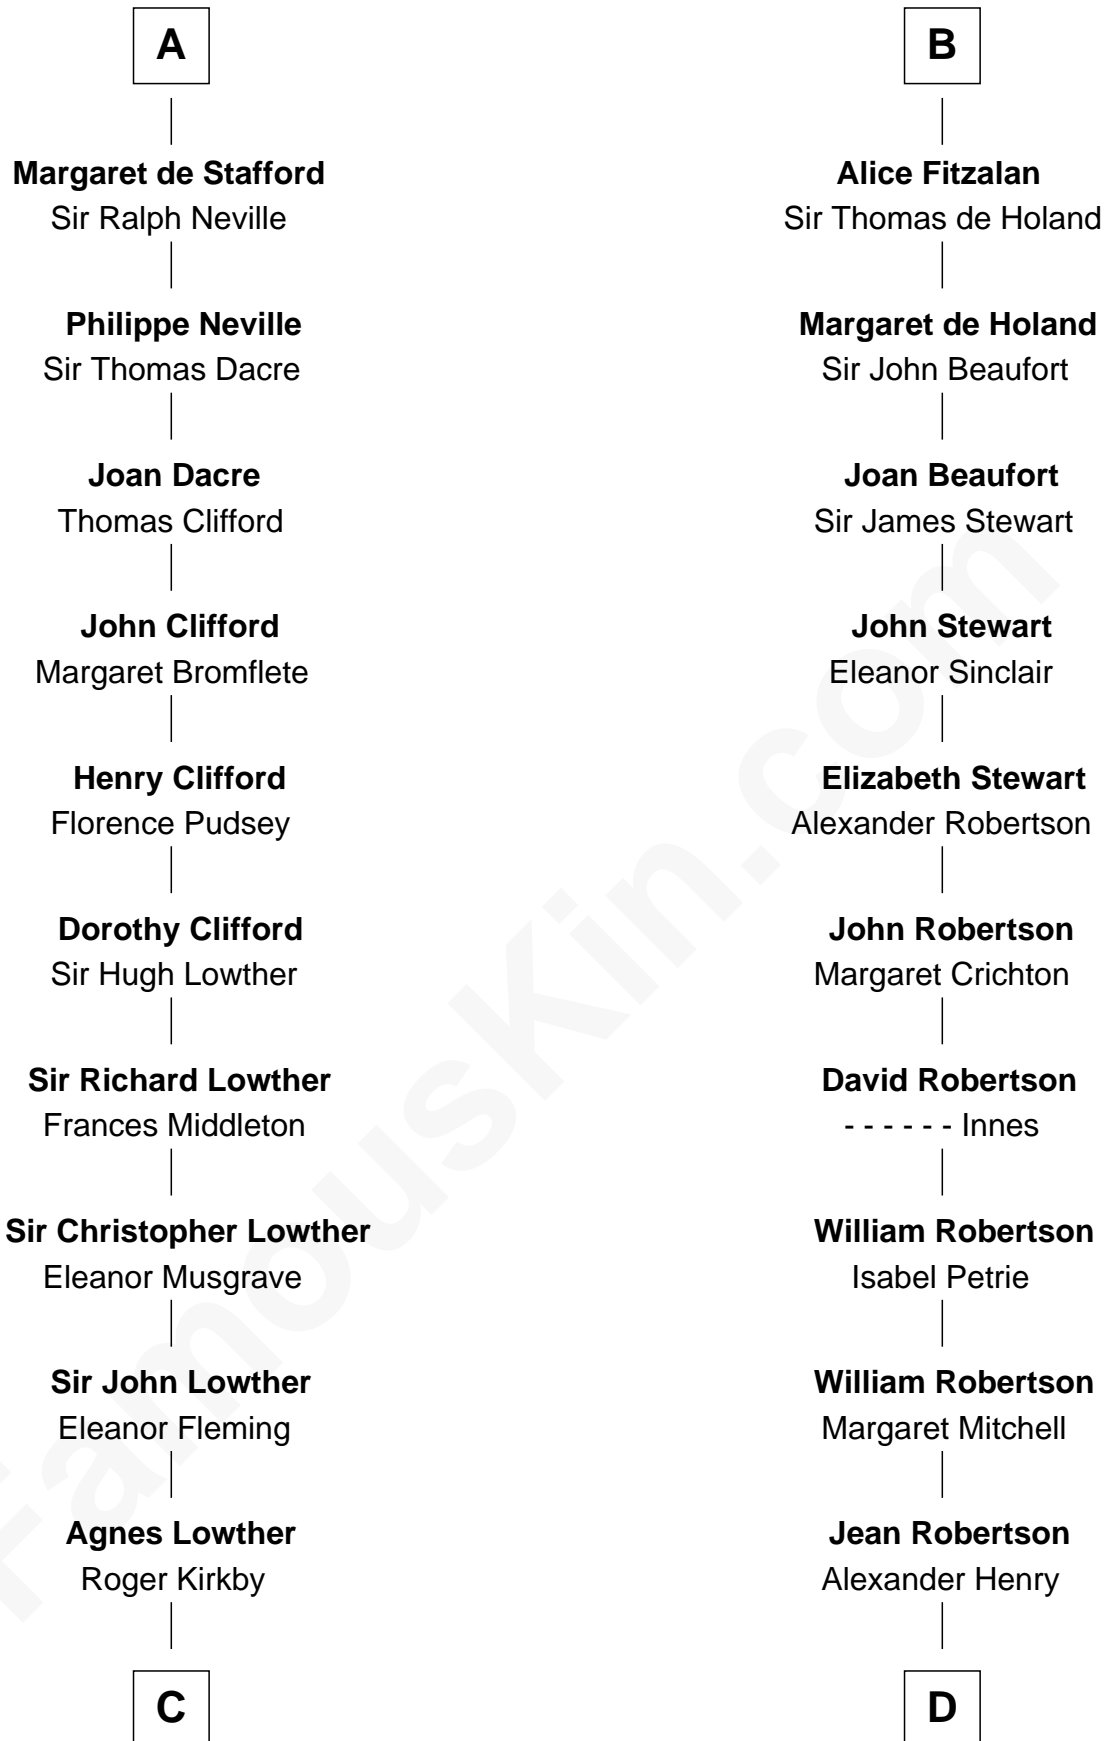

FamousKin.com

Relationship Chart of Fletcher Christian

Leader of the mutiny on the Bounty

18th cousin 3 times removed of

Patrick Henry

1st and 6th Governor of Virginia

C

William Kirkby
Joanna Furness

Eleanor Kirkby
Humphrey Senhouse

Bridget Senhouse
John Christian

Charles Christian
Anne Dixon

Fletcher Christian
Leader of the mutiny on the Bounty

D

John Henry
Mrs. Sarah Winston Syme

Patrick Henry
1st & 6th Gov. of Virginia