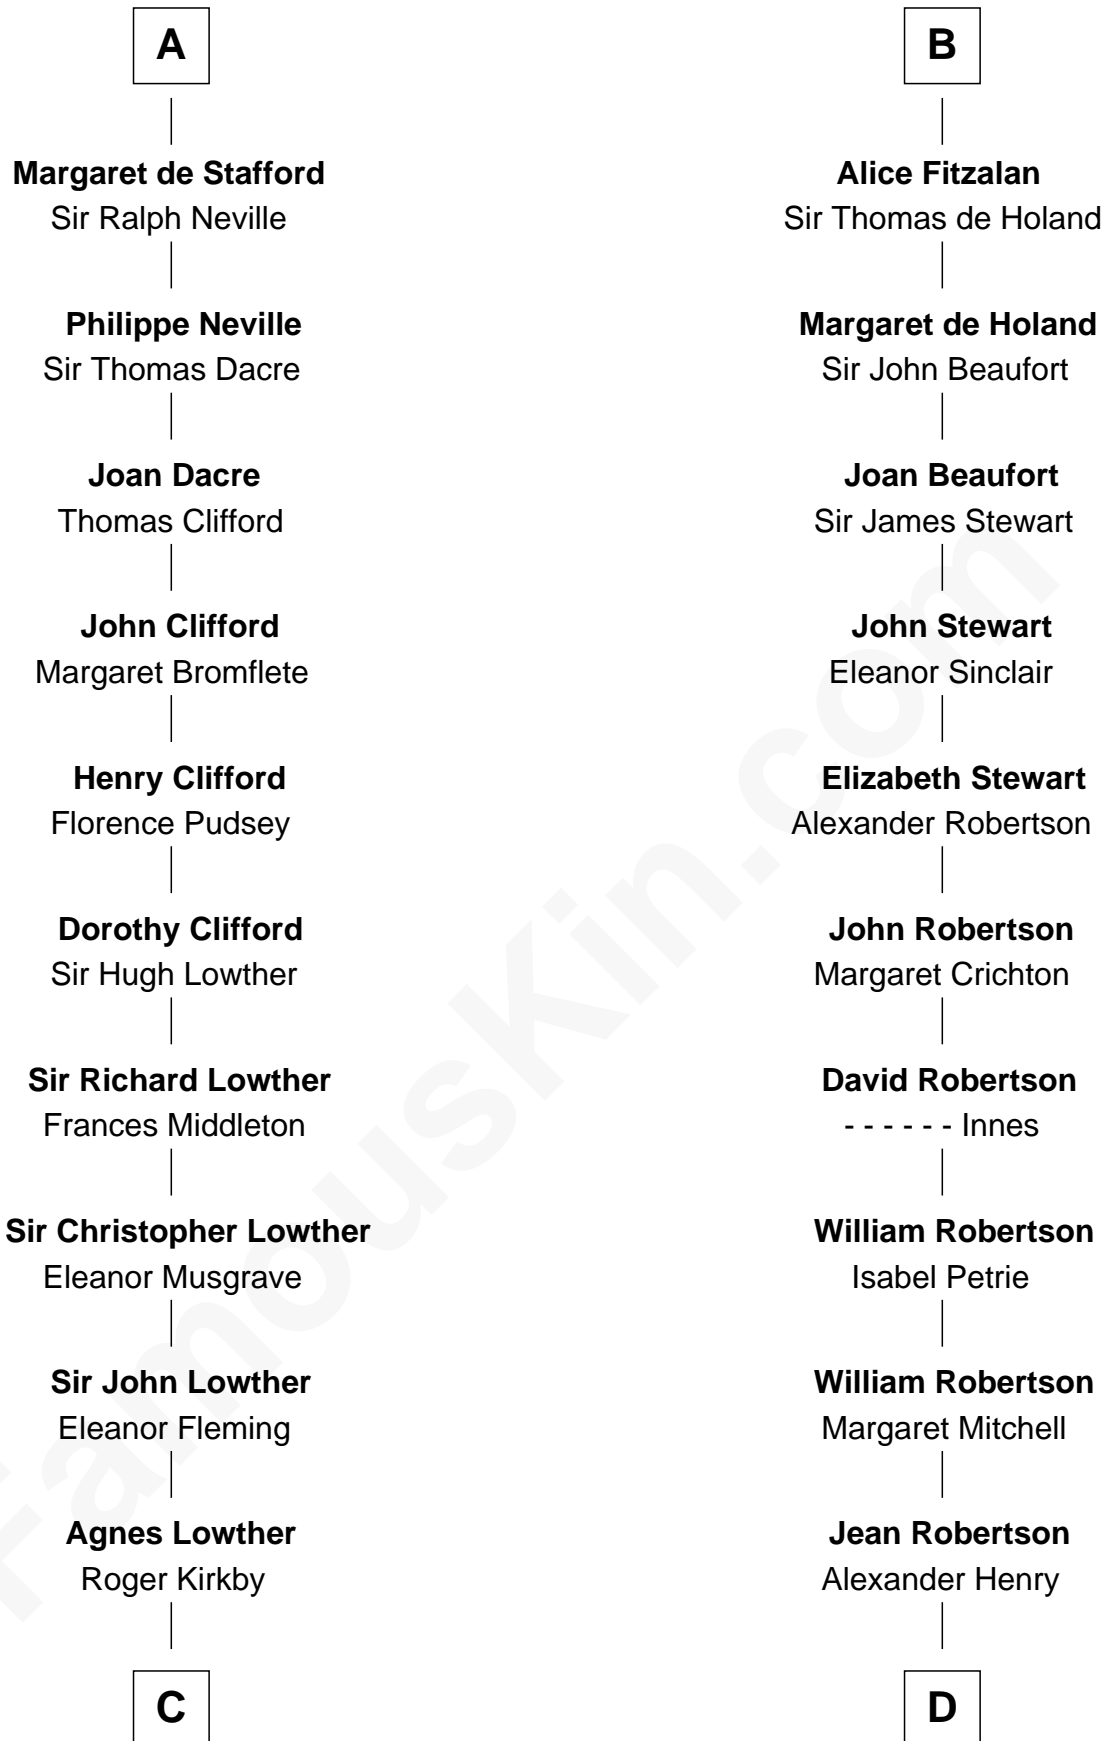

## Relationship Chart of Fletcher Christian

*Leader of the mutiny on the Bounty*

**18th cousin 3 times removed of**

**Patrick Henry**

*1st and 6th Governor of Virginia*

**C**

**William Kirkby**  
Joanna Furness

**Eleanor Kirkby**  
Humphrey Senhouse

**Bridget Senhouse**  
John Christian

**Charles Christian**  
Anne Dixon

**Fletcher Christian**  
*Leader of the mutiny on the Bounty*

**D**

**John Henry**  
Mrs. Sarah Winston Syme