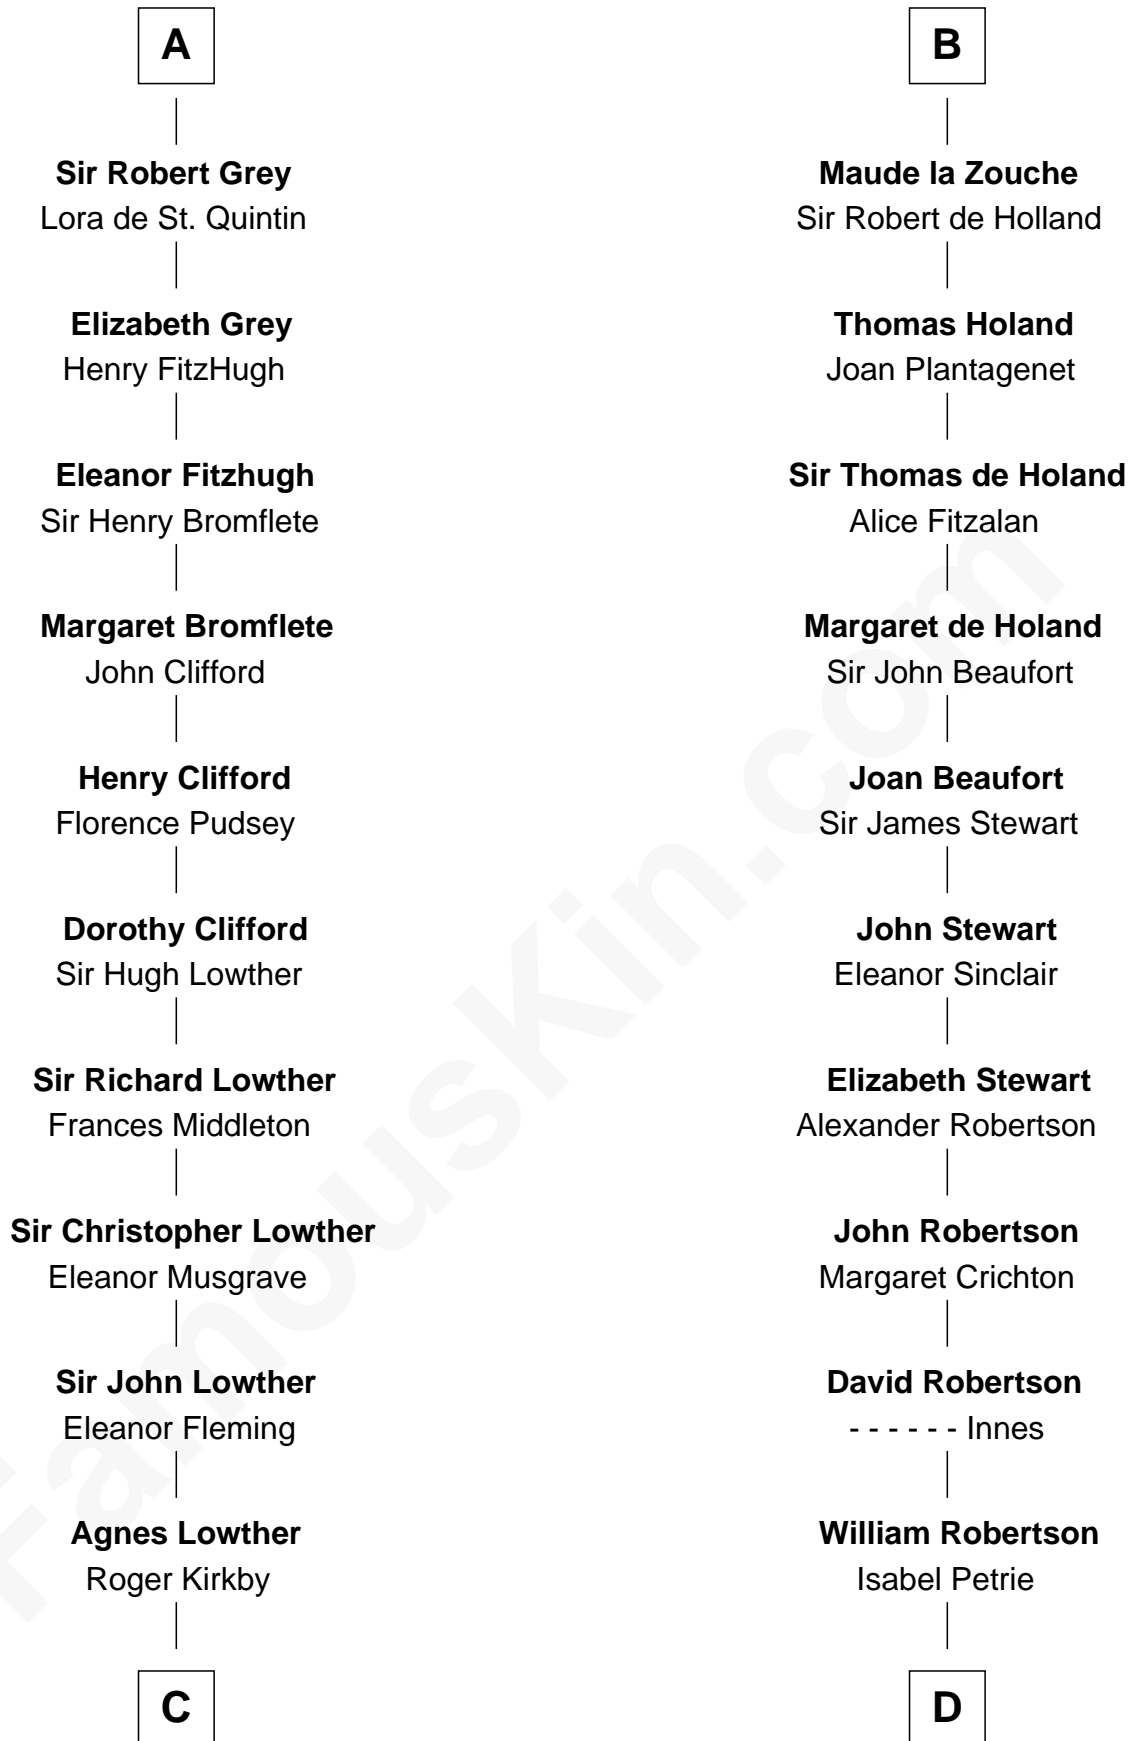

FamousKin.com

Relationship Chart of Fletcher Christian

Leader of the mutiny on the Bounty

20th cousin 1 time removed of

Patrick Henry

1st and 6th Governor of Virginia

C

William Kirkby
Joanna Furness

Eleanor Kirkby
Humphrey Senhouse

Bridget Senhouse
John Christian

Charles Christian
Anne Dixon

Fletcher Christian
Leader of the mutiny on the Bounty

D

William Robertson
Margaret Mitchell

Jean Robertson
Alexander Henry