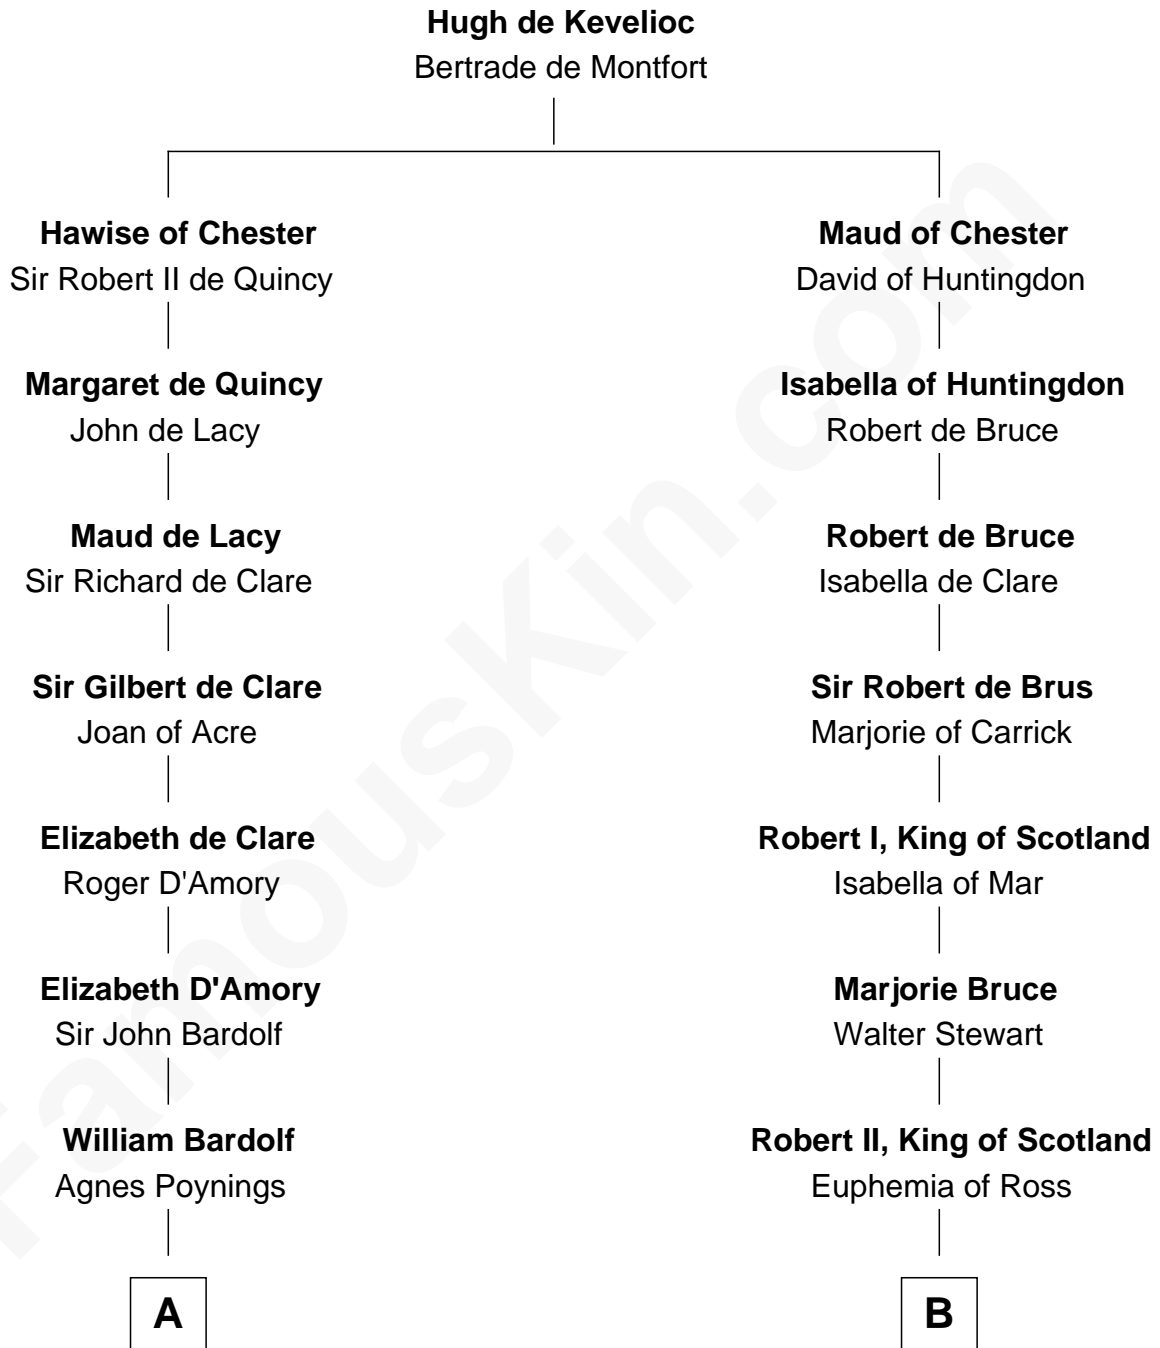

# FamousKin.com

## Relationship Chart of Fletcher Christian

*Leader of the mutiny on the Bounty*

**18th cousin 1 time removed of**

**Patrick Henry**

*1st and 6th Governor of Virginia*

**C**

**Bridget Senhouse**

John Christian

**Charles Christian**

Anne Dixon

**Fletcher Christian**

*Leader of the mutiny on the Bounty*

**D**

**John Henry**

Mrs. Sarah Winston Syme

**Patrick Henry**