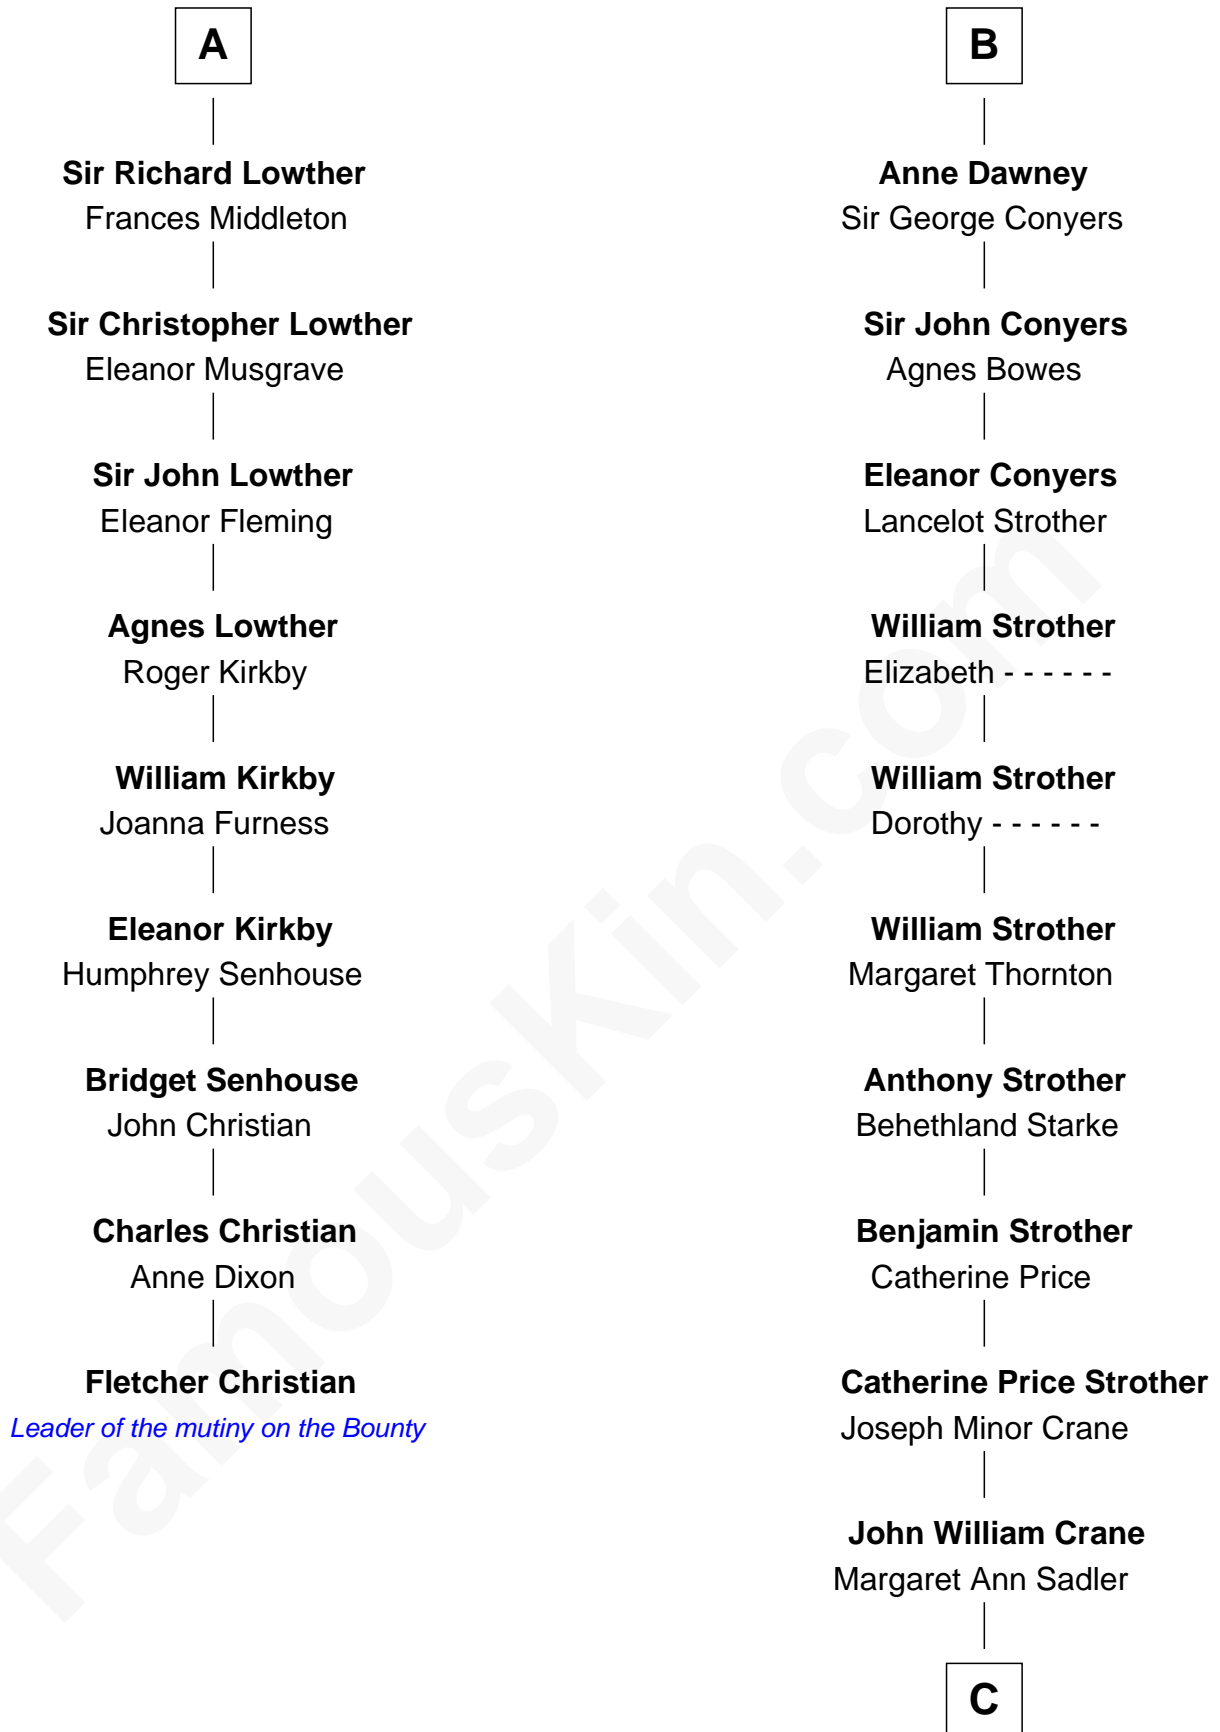

## Relationship Chart of Fletcher Christian

Leader of the mutiny on the Bounty

15th cousin 4 times removed of

**Randolph Scott**

Movie Actor

**C**

—  
**Joseph Minor Crane**

Lavinia Lionberger

—  
**Lucy Lionberger Crane**

George Grant Scott

—  
**Randolph Scott**

*Movie Actor*

FamousKin.com