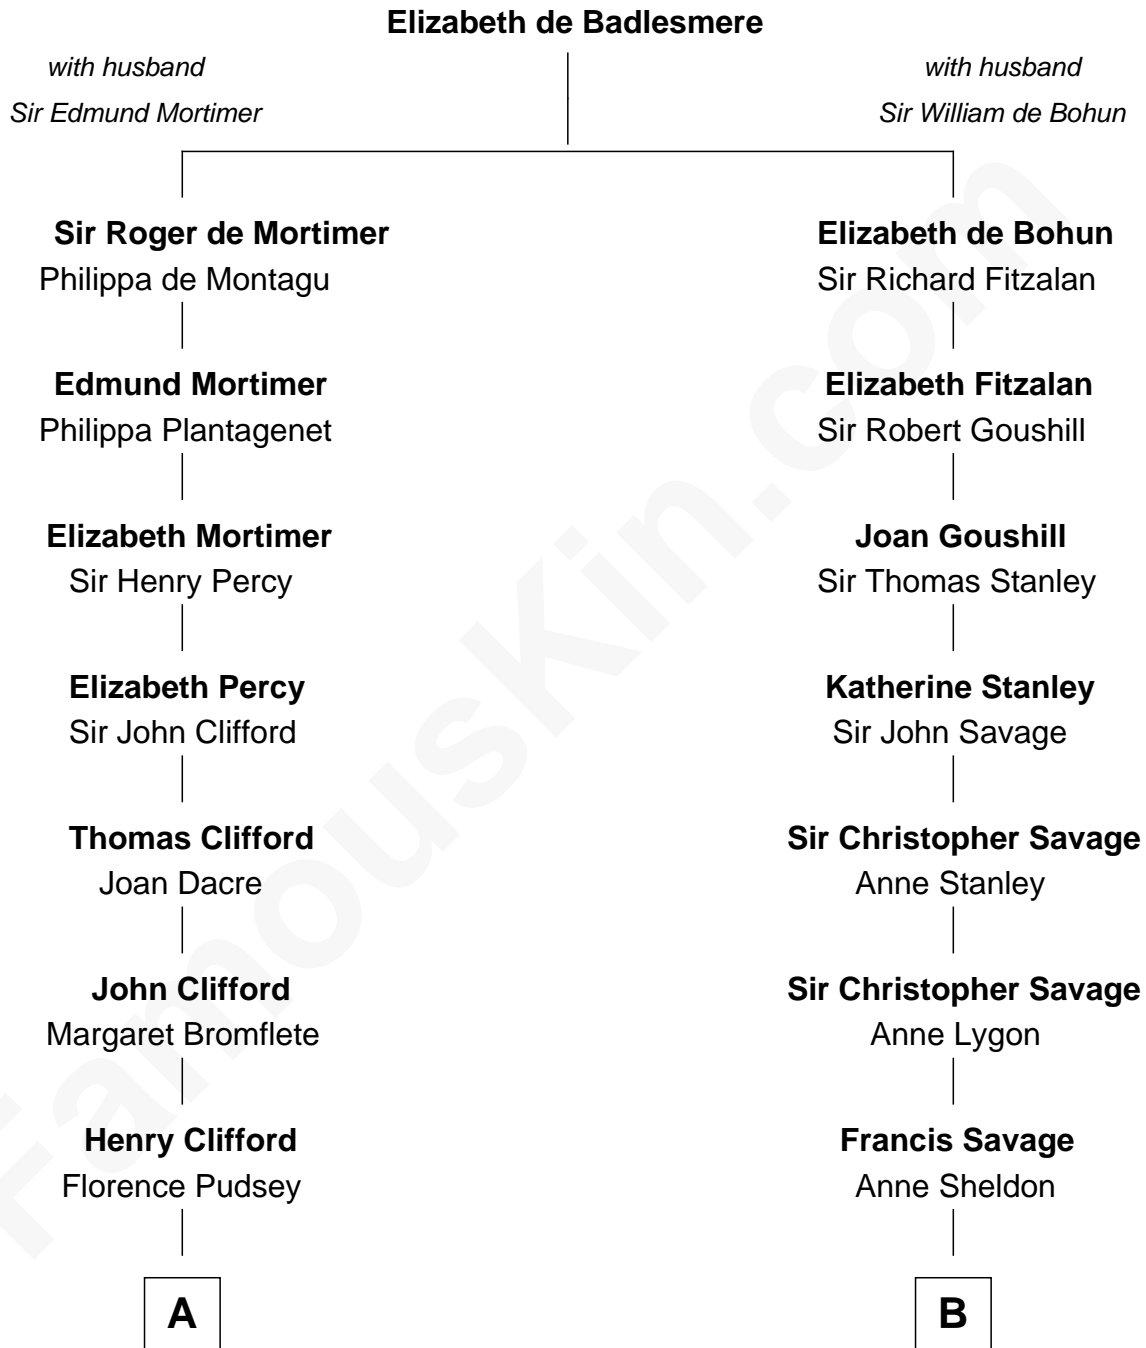

FamousKin.com

Relationship Chart of Fletcher Christian

Leader of the mutiny on the Bounty

16th cousin 2 times removed of

Randolph Scott

Movie Actor

C

Lucy Lionberger Crane

George Grant Scott

Randolph Scott

Movie Actor

FamousKin.com