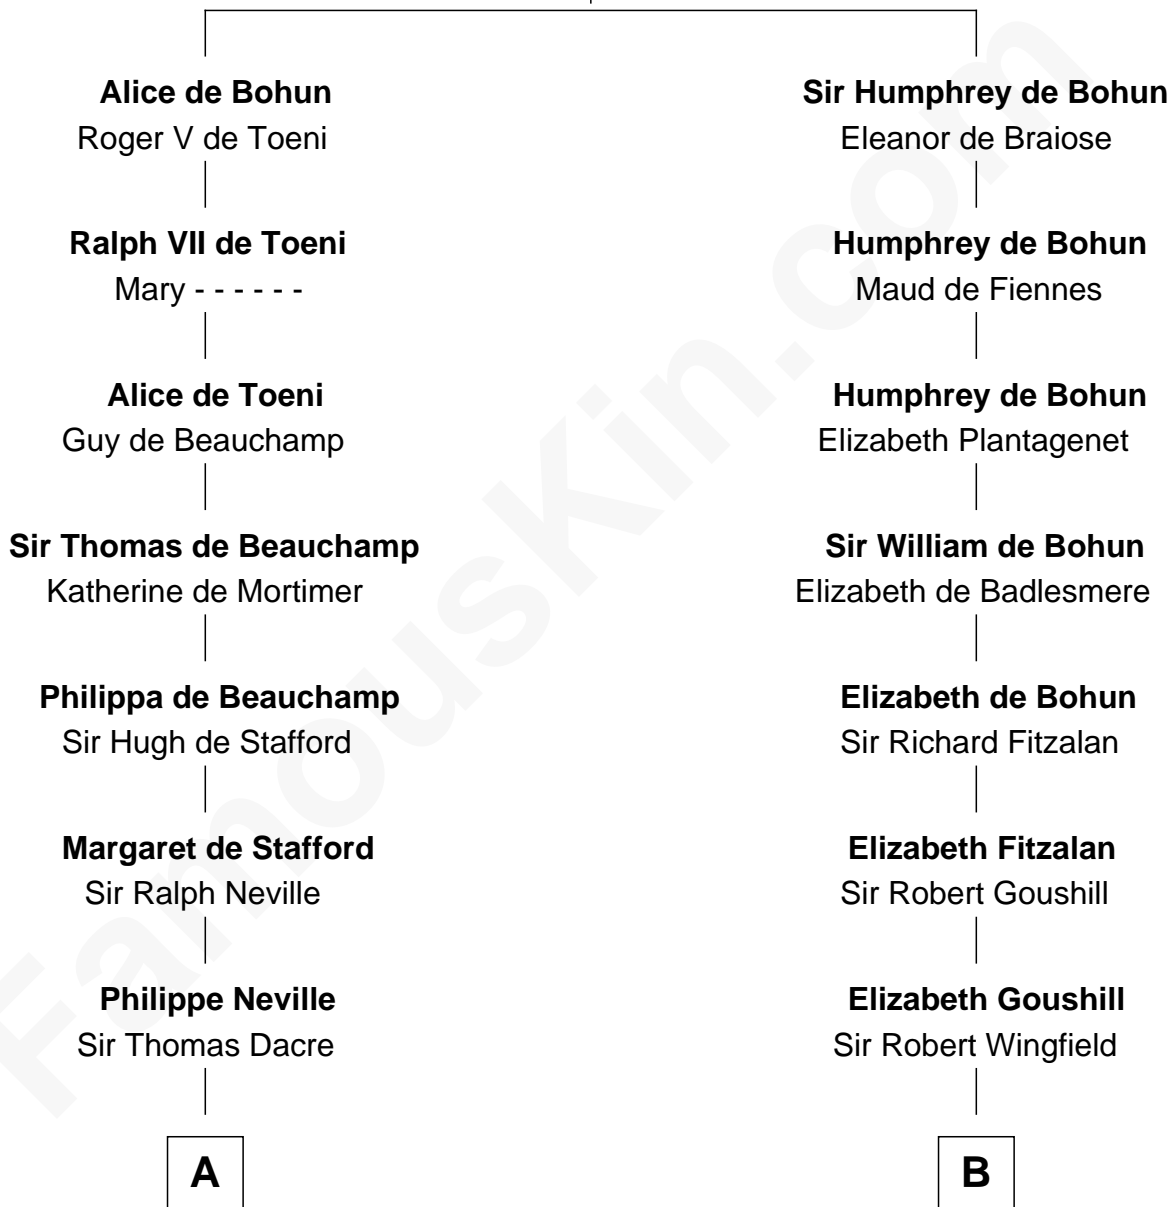

## Relationship Chart of Fletcher Christian

Leader of the mutiny on the Bounty

19th cousin 1 time removed of

**Gloria Vanderbilt**

Fashion Designer

**Sir Humphrey de Bohun**

Maud of Eu

**C**

**Bridget Senhouse**

John Christian

**Charles Christian**

Anne Dixon

**Fletcher Christian**

*Leader of the mutiny on the Bounty*

**D**

**Abraham Evan Gwynne**

Rachel Moore Flagg

**Alice Claypoole Gwynne**

Cornelius Vanderbilt

**Reginald Claypoole Vanderbilt**

Gloria Maria Mercedes Morgan

**Gloria Vanderbilt**

*Fashion Designer*

FamousKin.com