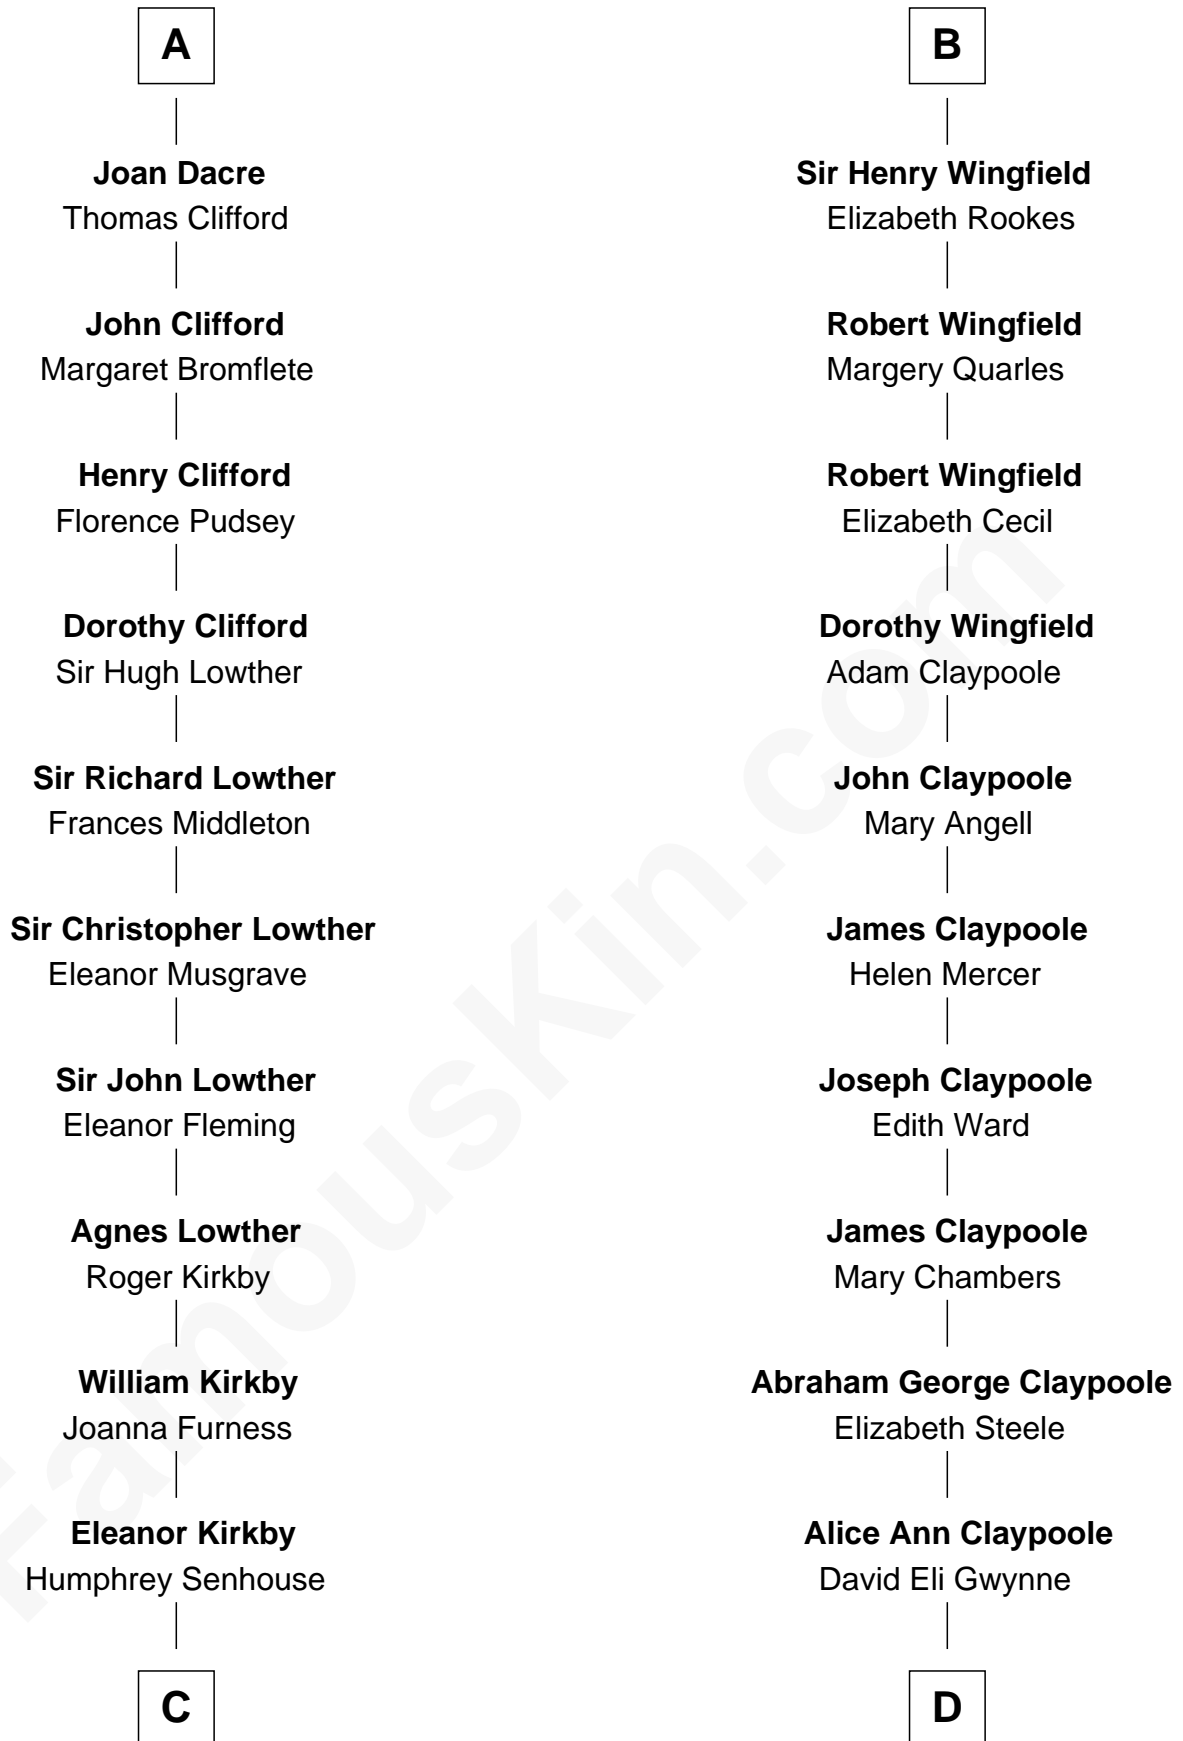

## Relationship Chart of Fletcher Christian

Leader of the mutiny on the Bounty

19th cousin 1 time removed of

**Gloria Vanderbilt**

Fashion Designer

**Sir Humphrey de Bohun**

Maud of Eu

**C**

**Bridget Senhouse**

John Christian

**Charles Christian**

Anne Dixon

**Fletcher Christian**

*Leader of the mutiny on the Bounty*

**D**

**Abraham Evan Gwynne**