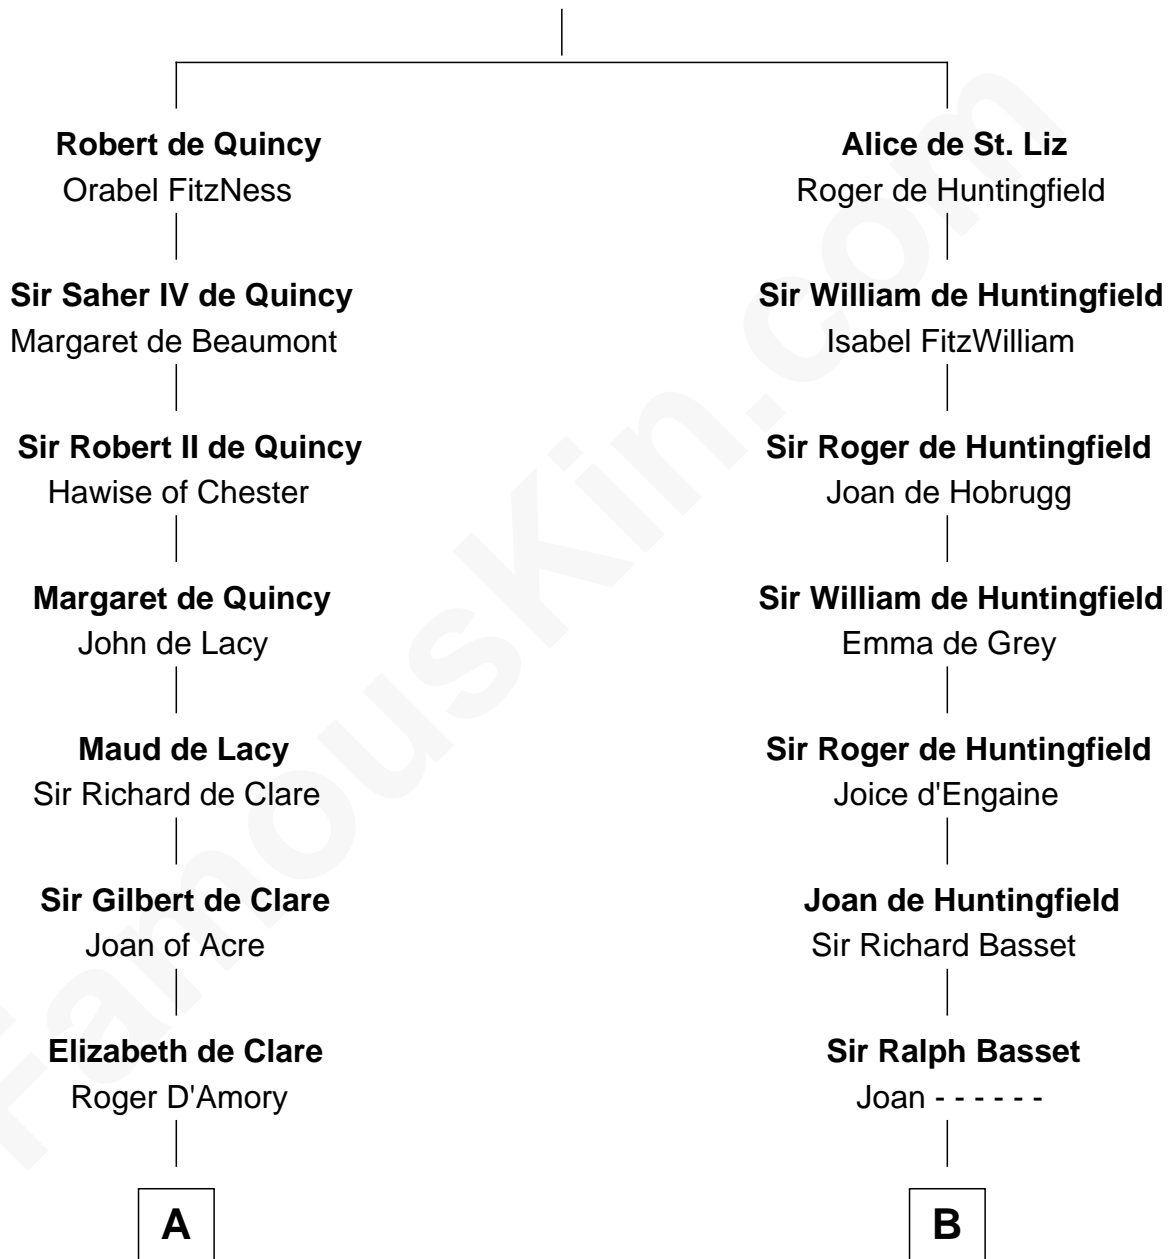

FamousKin.com

Relationship Chart of Fletcher Christian

Leader of the mutiny on the Bounty

20th cousin 1 time removed of

William Greene

2nd Governor of Rhode Island

Saheer I de Quincy

Maud de St. Liz

C

Mary Huddleston

John Senhouse

Humphrey Senhouse

Eleanor Kirkby

Bridget Senhouse

John Christian

Charles Christian

Anne Dixon

Fletcher Christian

Leader of the mutiny on the Bounty

D

Annis Almy

John Greene

Samuel Greene

Mary Gorton