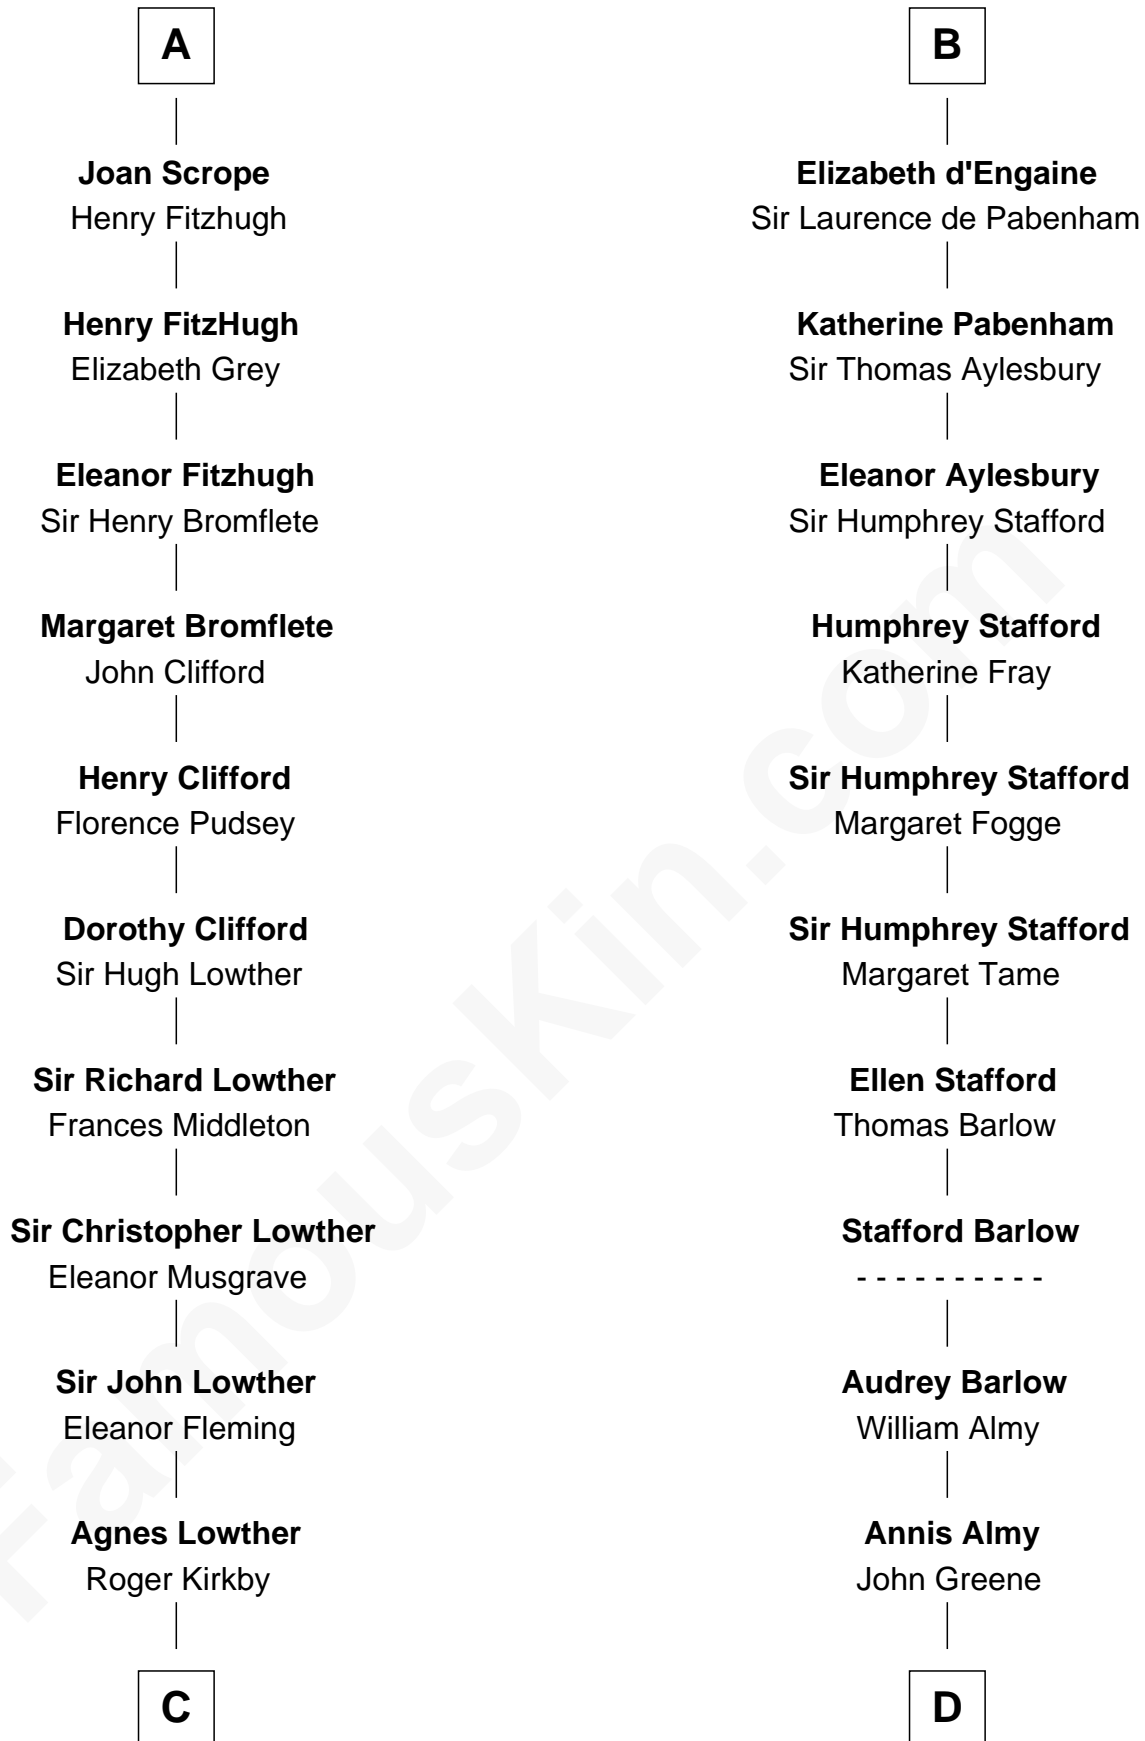

FamousKin.com

Relationship Chart of Fletcher Christian

Leader of the mutiny on the Bounty

19th cousin 2 times removed of

William Greene

2nd Governor of Rhode Island

C

William Kirkby
Joanna Furness

Eleanor Kirkby
Humphrey Senhouse

Bridget Senhouse
John Christian

Charles Christian
Anne Dixon

Fletcher Christian
Leader of the mutiny on the Bounty

D

Samuel Greene
Mary Gorton

William Greene
Catharine Greene