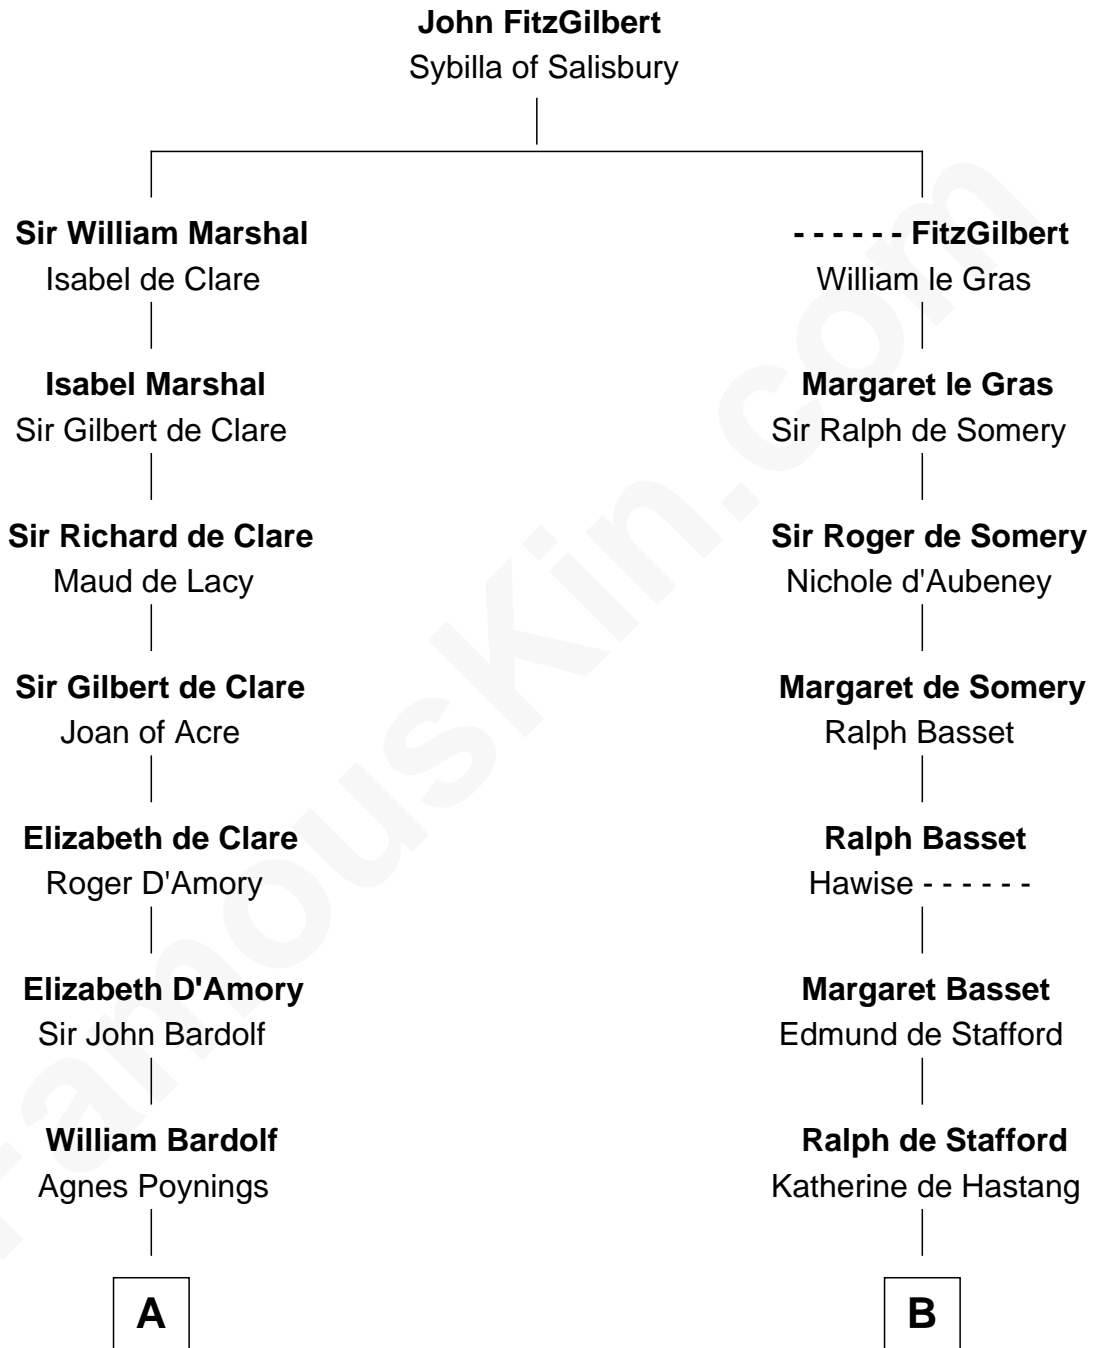

FamousKin.com

Relationship Chart of Fletcher Christian

Leader of the mutiny on the Bounty

19th cousin 1 time removed of

William Greene

2nd Governor of Rhode Island

C

Bridget Senhouse

John Christian

Charles Christian

Anne Dixon

Fletcher Christian

Leader of the mutiny on the Bounty

D

Annis Almy

John Greene

Samuel Greene

Mary Gorton

William Greene

Catharine Greene

William Greene

2nd Governor of Rhode Island