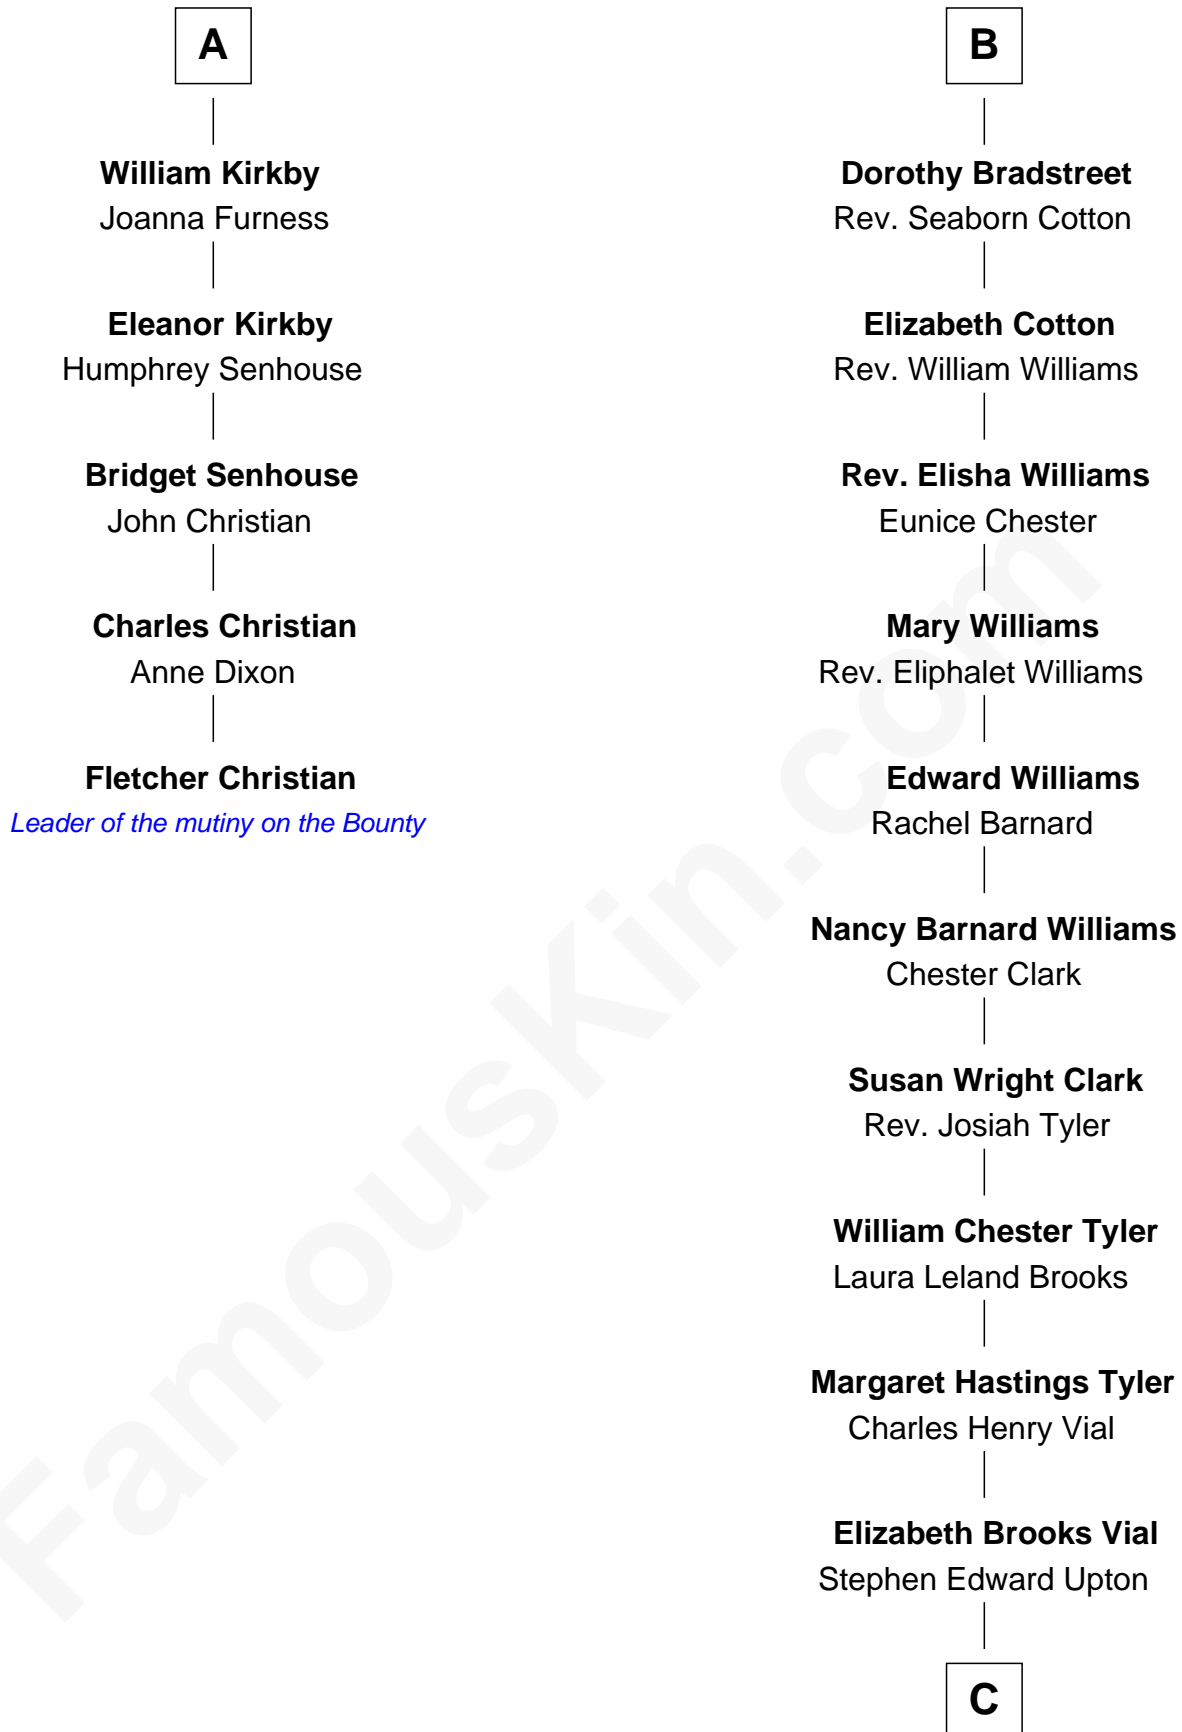

FamousKin.com

Relationship Chart of Fletcher Christian

Leader of the mutiny on the Bounty

11th cousin 7 times removed of

Kate Upton

Sports Illustrated Swimsuit Cover Model

C

Jefferson Matthew Upton