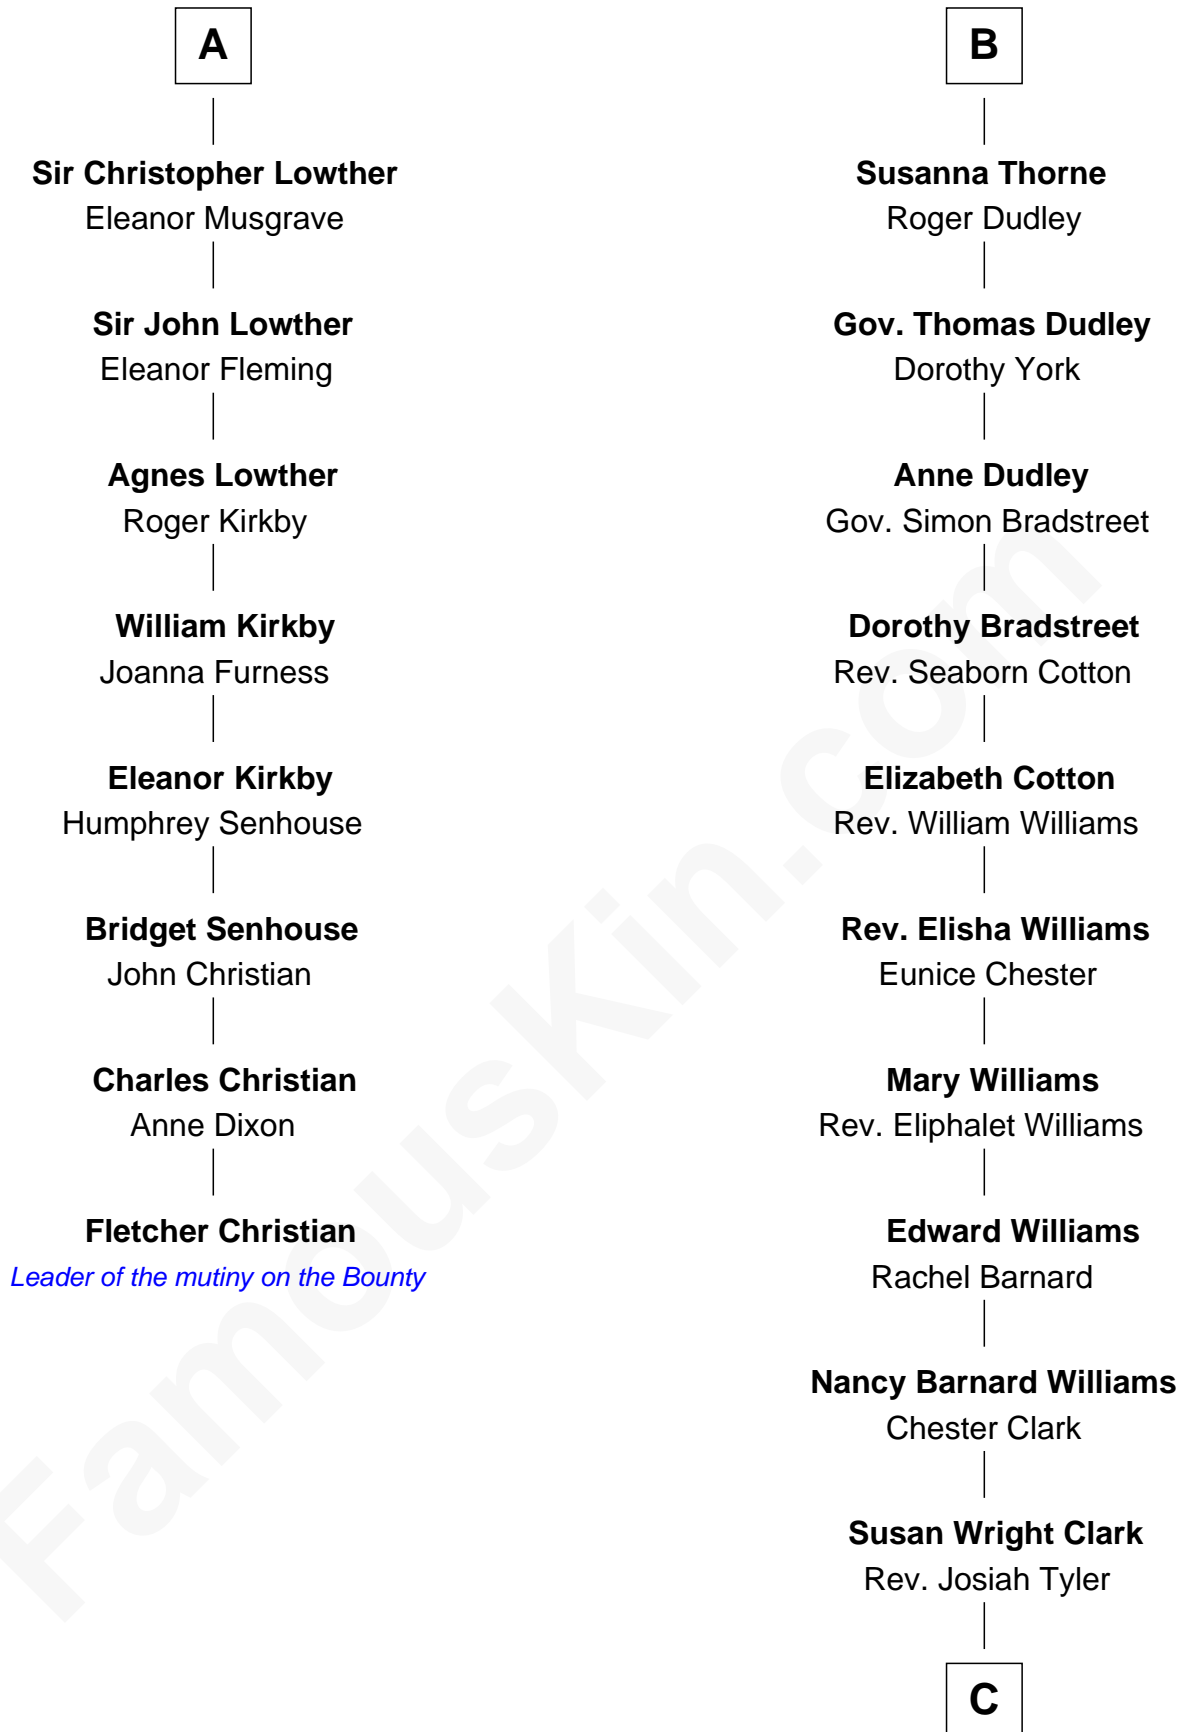

FamousKin.com

Relationship Chart of Fletcher Christian

Leader of the mutiny on the Bounty

14th cousin 7 times removed of

Kate Upton

Sports Illustrated Swimsuit Cover Model

C

William Chester Tyler

Laura Leland Brooks

Margaret Hastings Tyler

Charles Henry Vial

Elizabeth Brooks Vial

Stephen Edward Upton

Jefferson Matthew Upton

Shelley Fawn Davis

Kate Upton