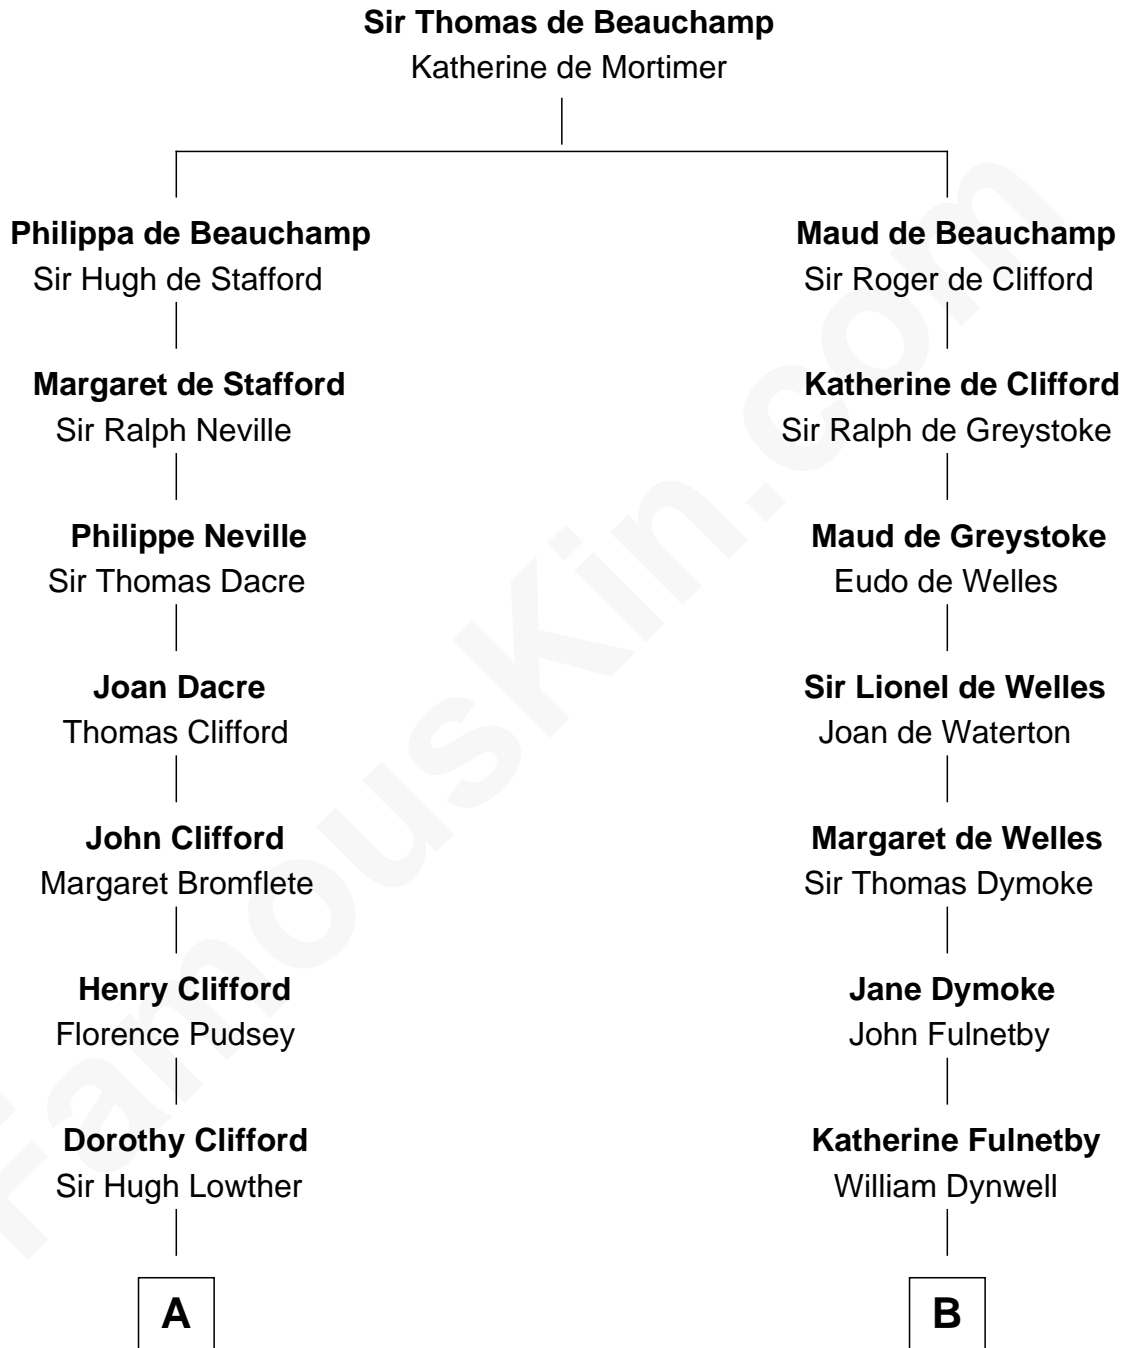

FamousKin.com

Relationship Chart of Fletcher Christian

Leader of the mutiny on the Bounty

15th cousin 4 times removed of

Ray Bradbury

Author of The Martian Chronicles

C

Samuel Hinkston Bradbury

Minnie Alice Davis

Leonard Spaulding Bradbury

Esther Marie Moberg

Ray Bradbury

Author of [The Martian Chronicles](#)

FamousKin.com