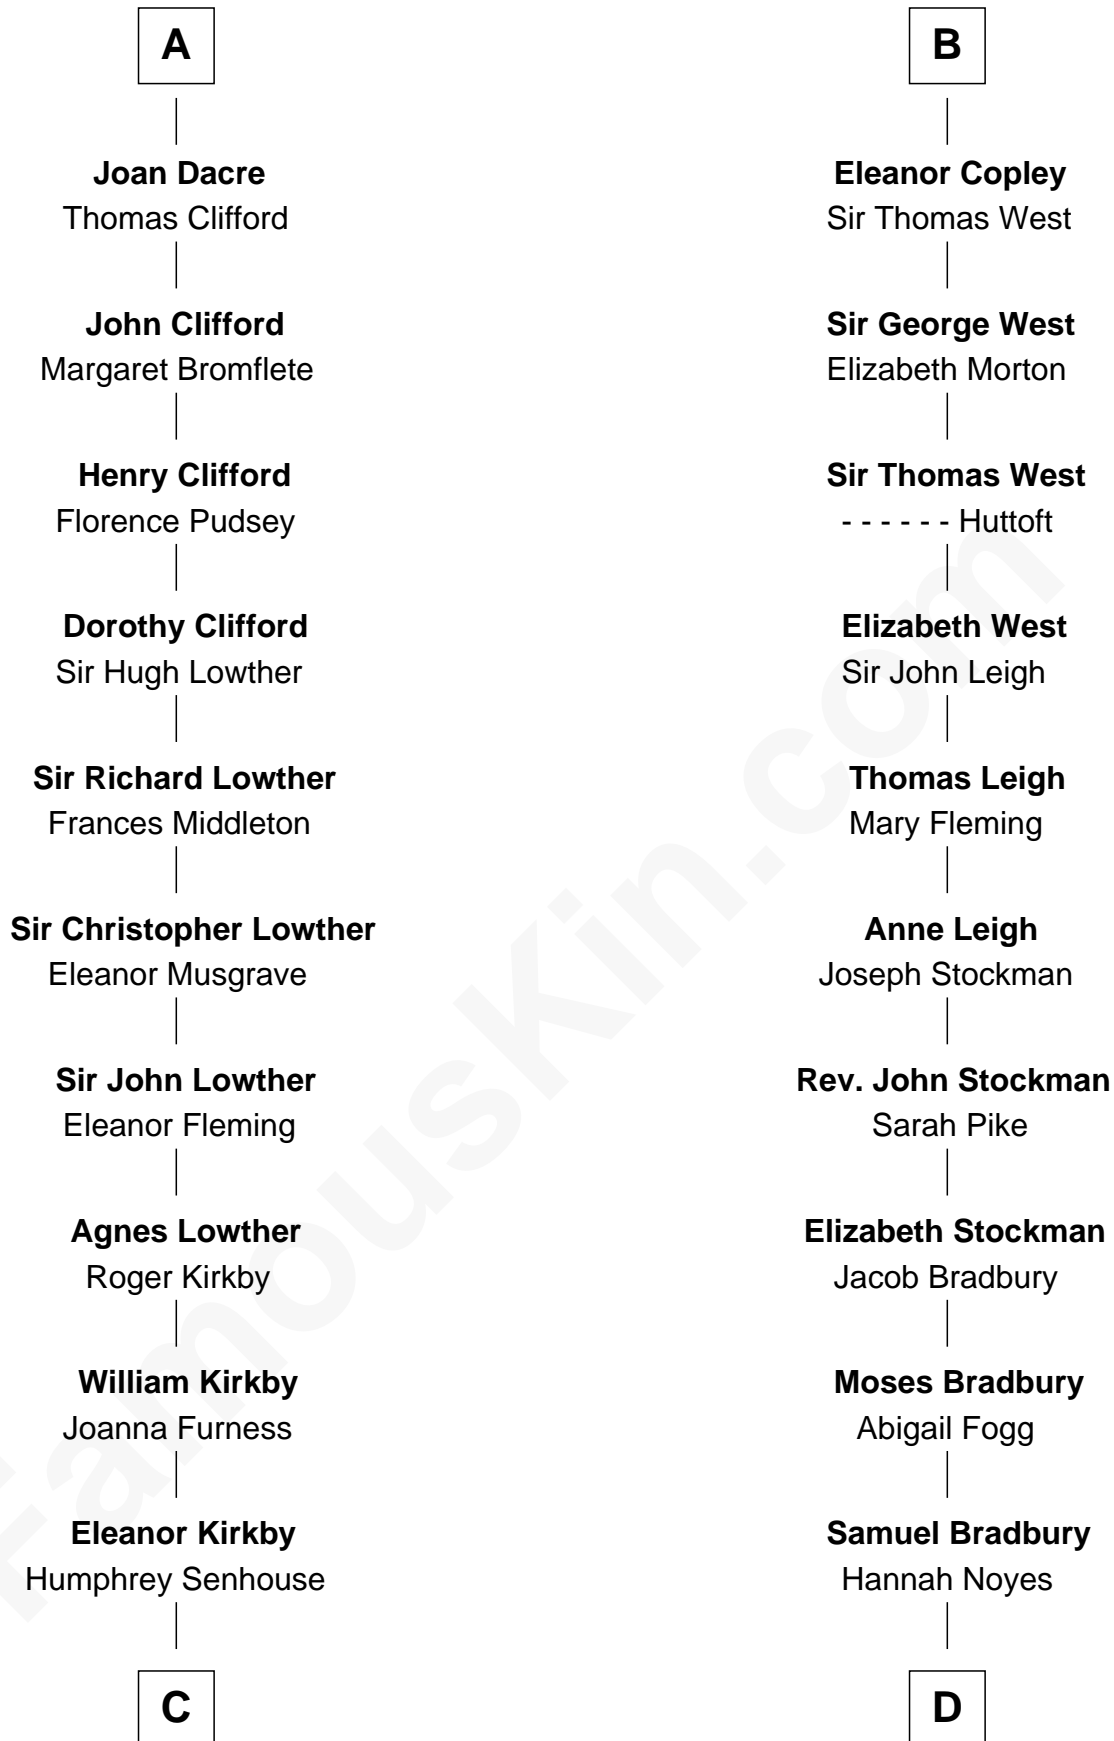

FamousKin.com

Relationship Chart of Fletcher Christian

Leader of the mutiny on the Bounty

19th cousin 2 times removed of

Ray Bradbury

Author of *The Martian Chronicles*

C

Bridget Senhouse

John Christian

Charles Christian

Anne Dixon

Fletcher Christian

Leader of the mutiny on the Bounty

D

Samuel Bradbury

Frances Mary Rohead