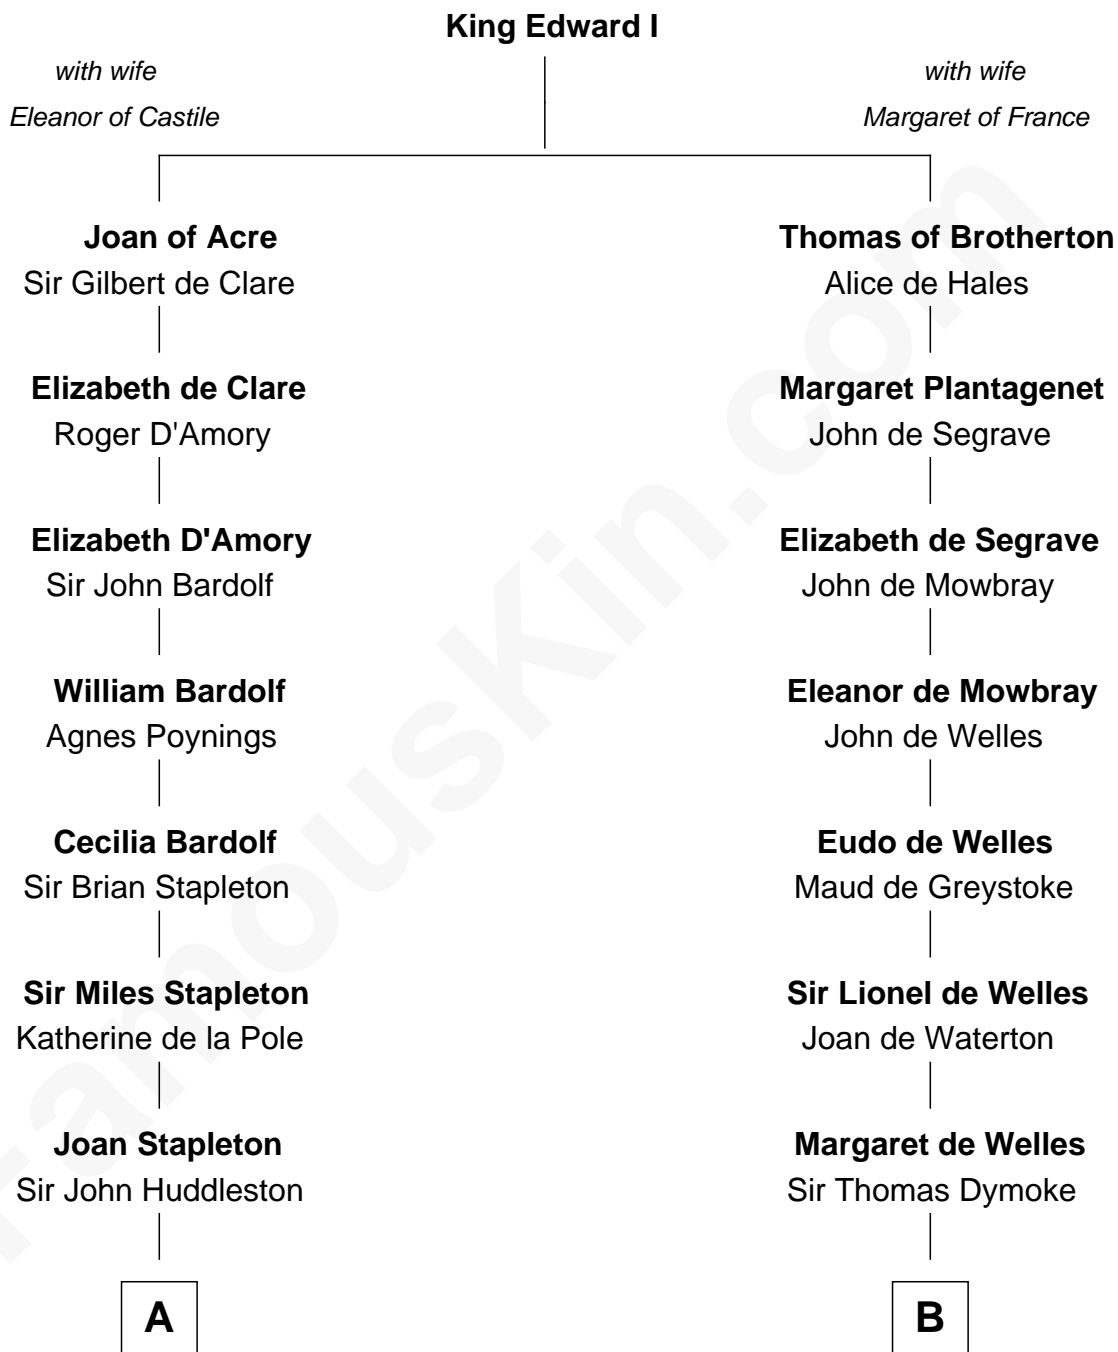

FamousKin.com

Relationship Chart of Fletcher Christian

Leader of the mutiny on the Bounty

16th cousin 5 times removed of

Ray Bradbury

Author of The Martian Chronicles

C

Samuel Bradbury

Frances Mary Rothead

Samuel Irving Bradbury

Mary Adell Spaulding

Samuel Hinkston Bradbury

Minnie Alice Davis

Leonard Spaulding Bradbury

Esther Marie Moberg

Ray Bradbury