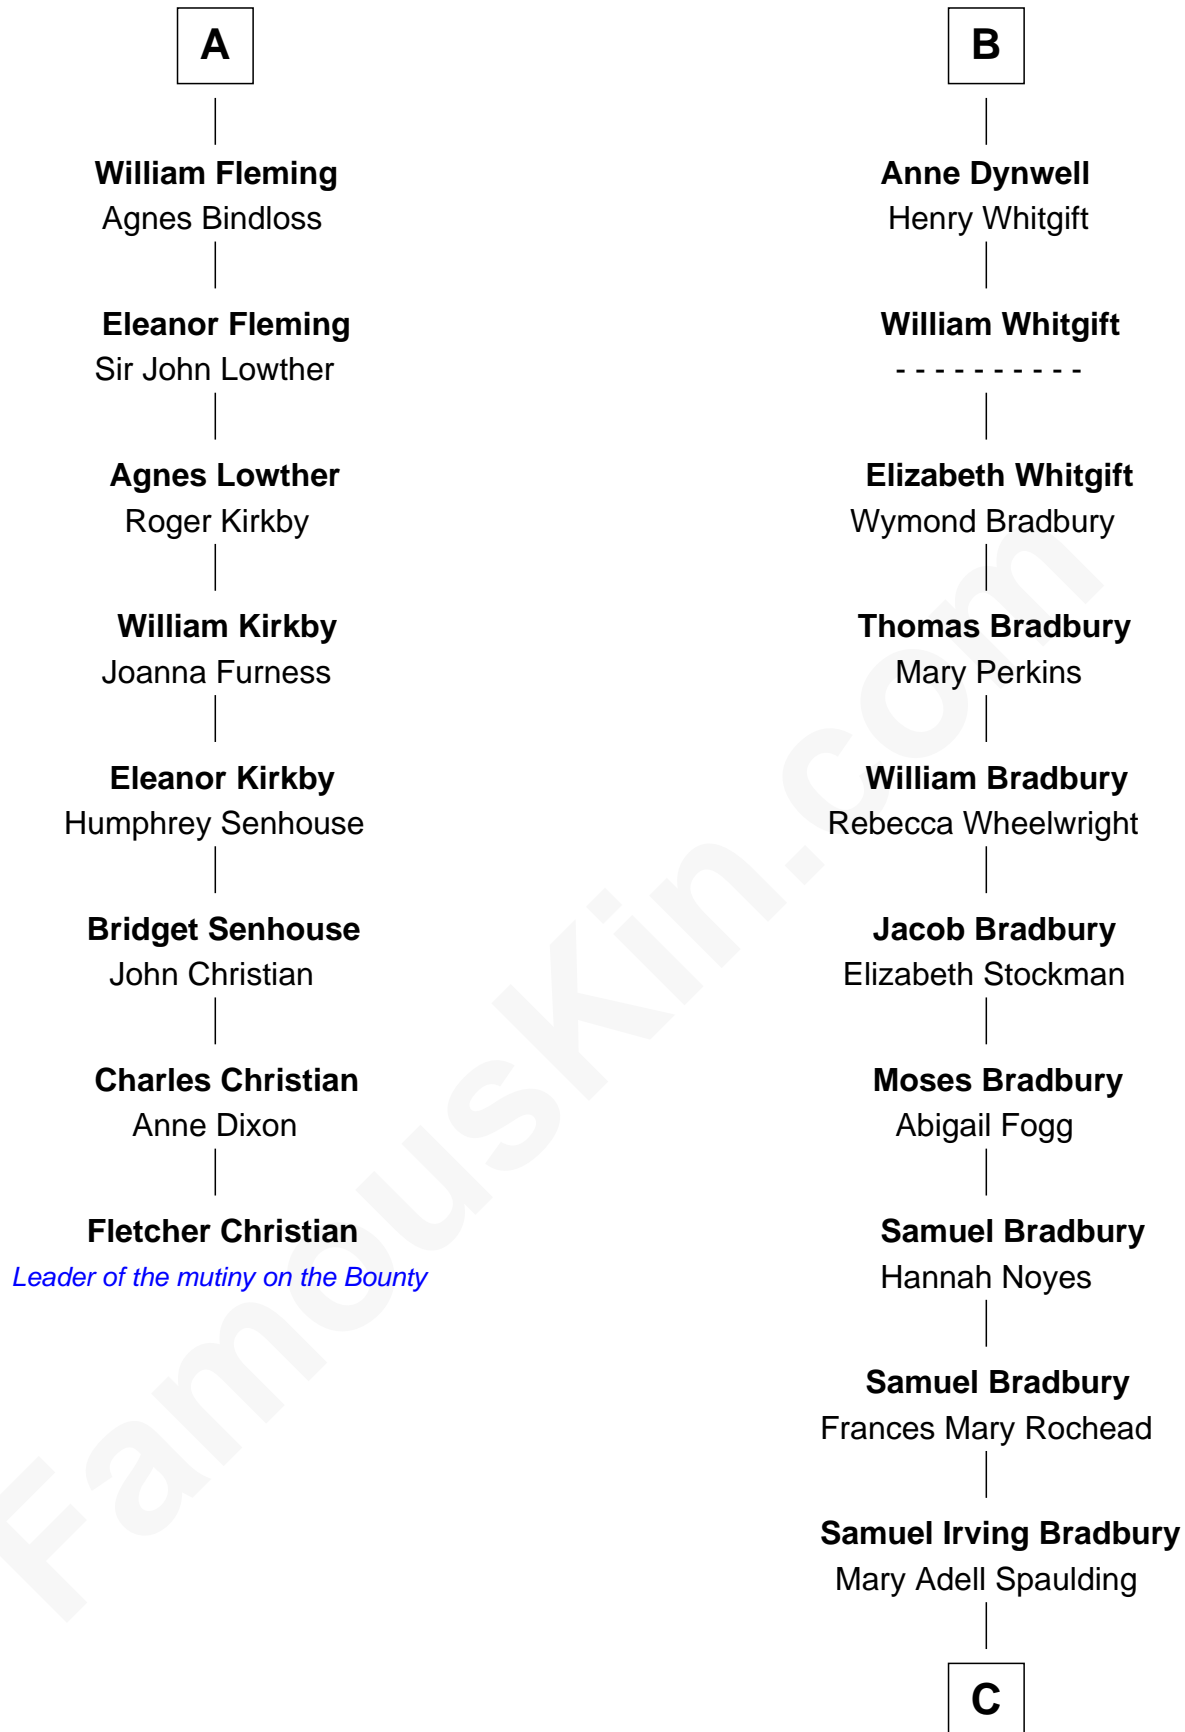

FamousKin.com

Relationship Chart of Fletcher Christian

Leader of the mutiny on the Bounty

14th cousin 5 times removed of

Ray Bradbury

Author of *The Martian Chronicles*

C

Samuel Hinkston Bradbury

Minnie Alice Davis

Leonard Spaulding Bradbury

Esther Marie Moberg

Ray Bradbury

Author of [The Martian Chronicles](#)

FamousKin.com