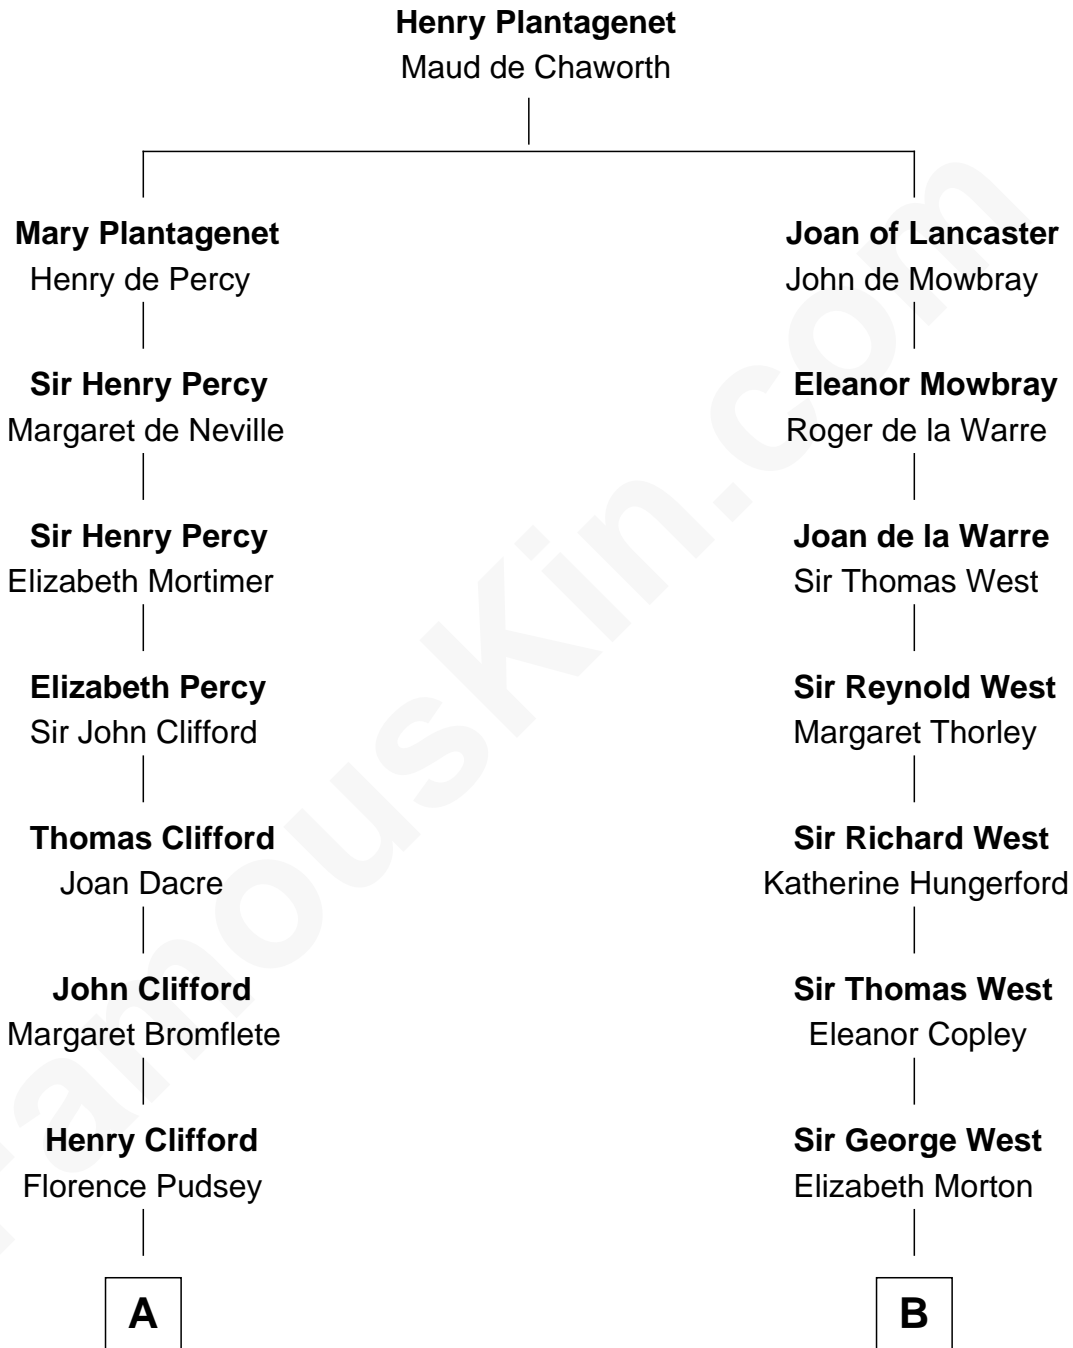

FamousKin.com

Relationship Chart of Fletcher Christian

Leader of the mutiny on the Bounty

16th cousin 3 times removed of

Ray Bradbury

Author of *The Martian Chronicles*

C

—
Samuel Hinkston Bradbury

Minnie Alice Davis

—
Leonard Spaulding Bradbury

Esther Marie Moberg

—
Ray Bradbury

Author of [The Martian Chronicles](#)

FamousKin.com