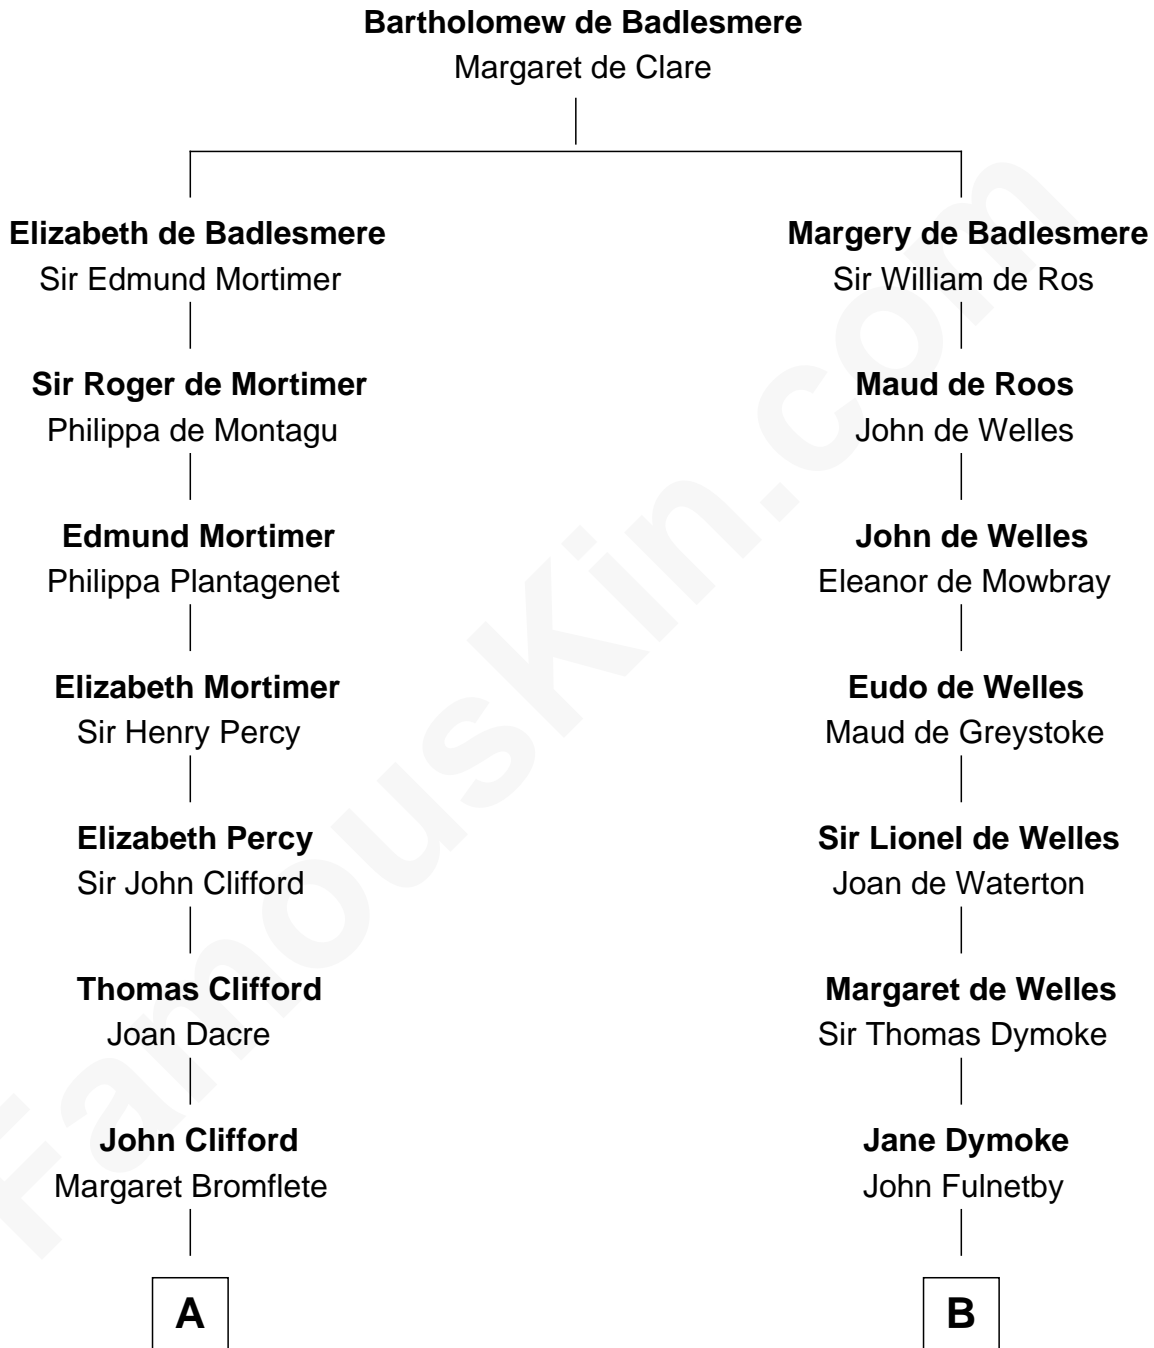

FamousKin.com

Relationship Chart of Fletcher Christian

Leader of the mutiny on the Bounty

17th cousin 3 times removed of

Ray Bradbury

Author of *The Martian Chronicles*

C

Samuel Irving Bradbury

Mary Adell Spaulding

Samuel Hinkston Bradbury

Minnie Alice Davis

Leonard Spaulding Bradbury

Esther Marie Moberg

Ray Bradbury

Author of The Martian Chronicles

FamousKin.com