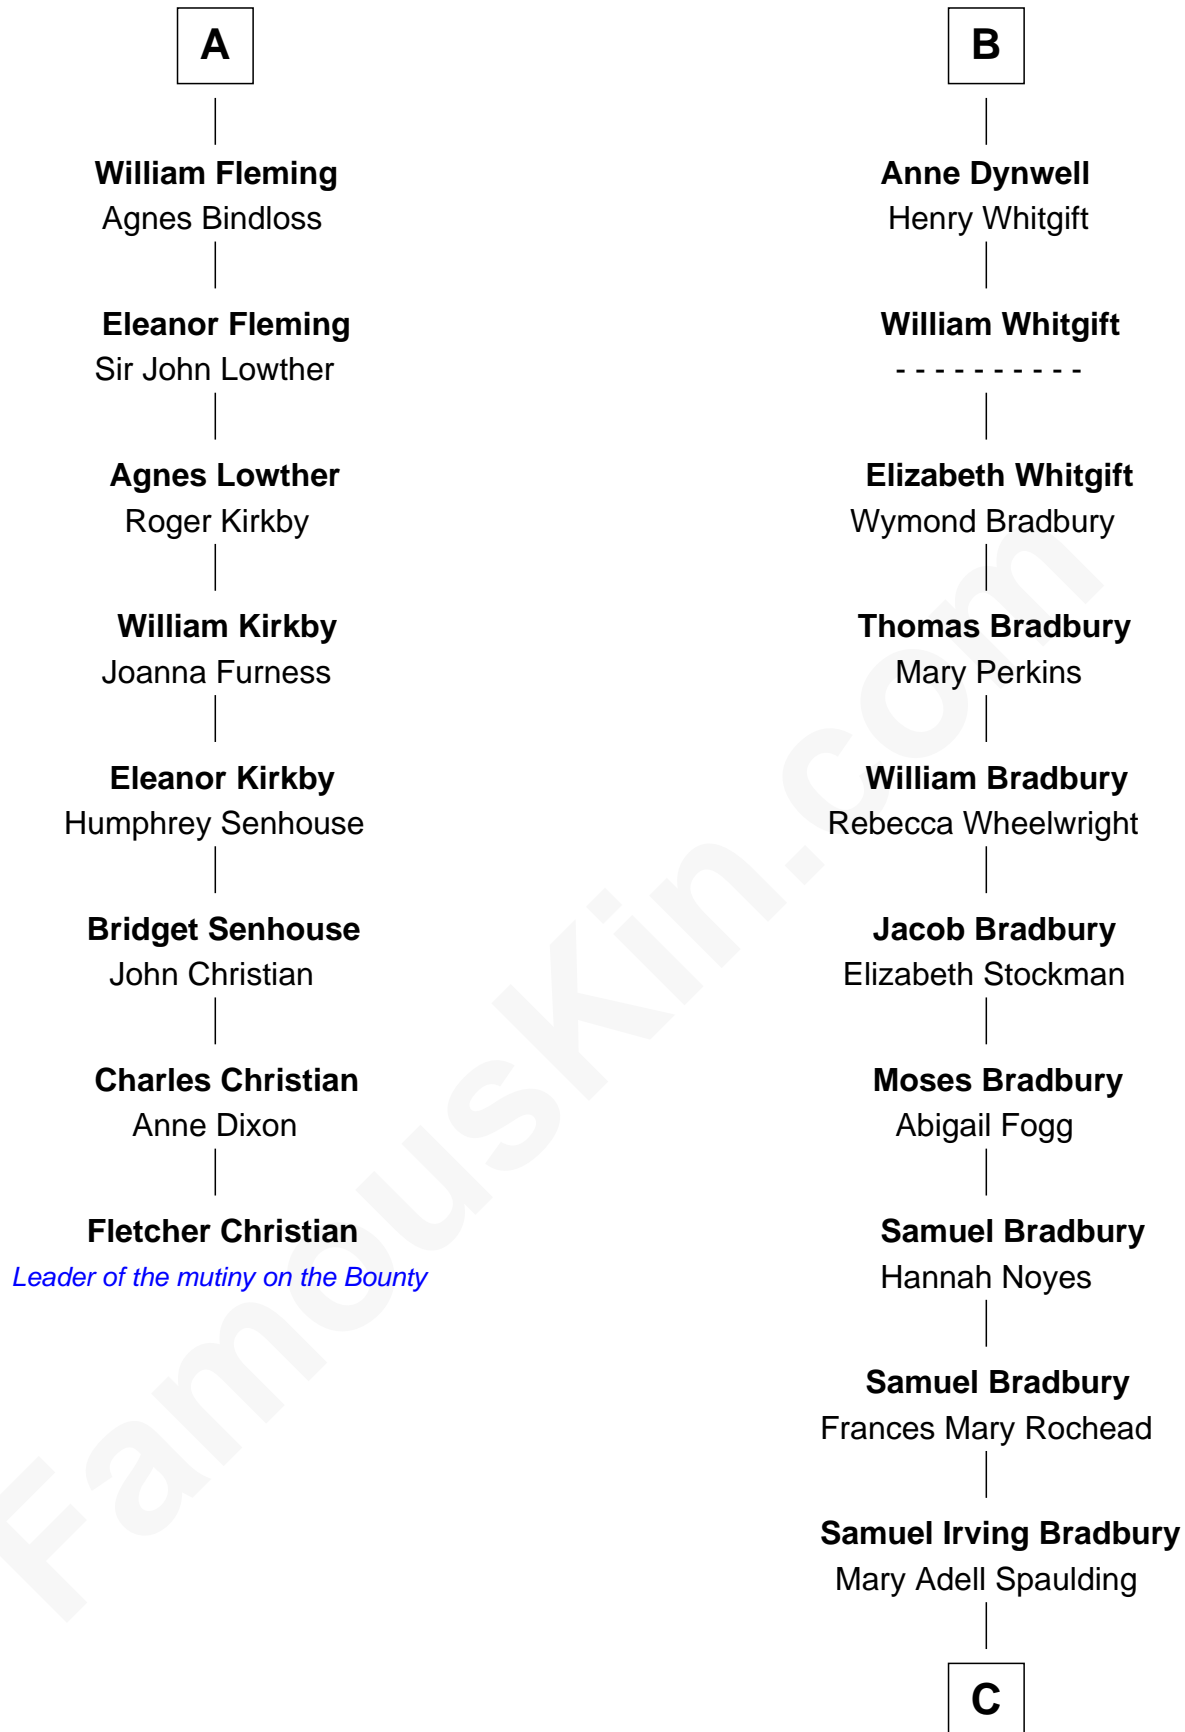

## Relationship Chart of Fletcher Christian

*Leader of the mutiny on the Bounty*

**14th cousin 5 times removed of**

**Ray Bradbury**

*Author of The Martian Chronicles*

C

Samuel Hinkston Bradbury

Minnie Alice Davis

Leonard Spaulding Bradbury

Esther Marie Moberg

Ray Bradbury

*Author of [The Martian Chronicles](#)*

FamousKin.com