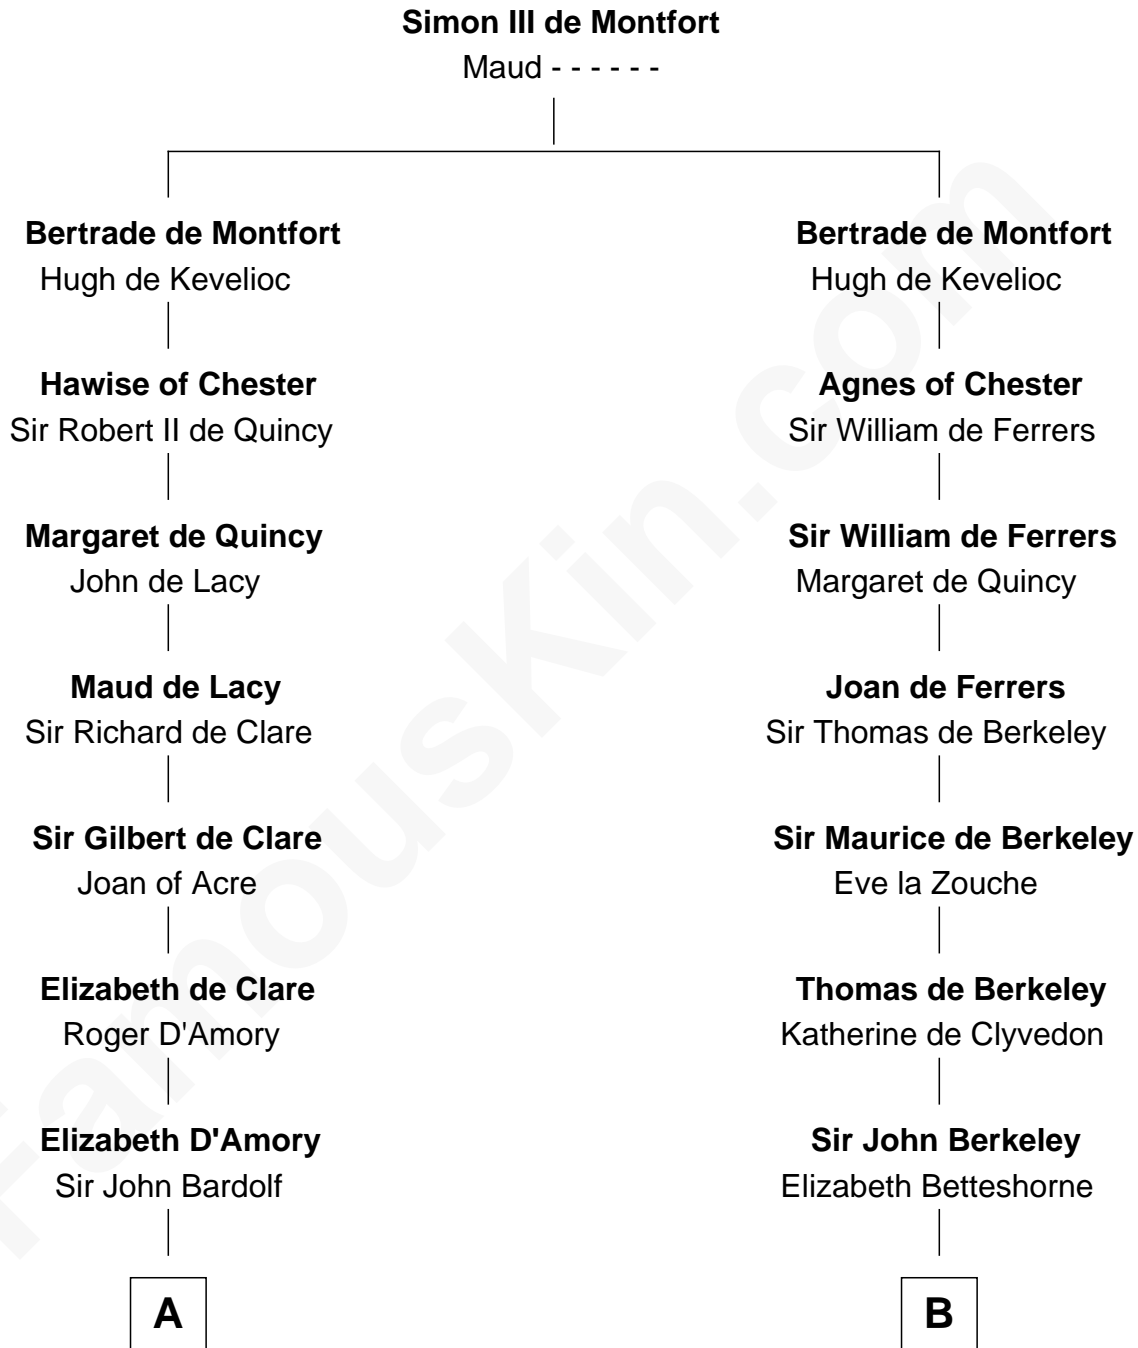

FamousKin.com

Relationship Chart of Fletcher Christian

Leader of the mutiny on the Bounty

18th cousin 2 times removed of

John Langdon

Signer of the U.S. Constitution

C

Humphrey Senhouse

Eleanor Kirkby

Bridget Senhouse

John Christian

Charles Christian

Anne Dixon

Fletcher Christian

Leader of the mutiny on the Bounty

D