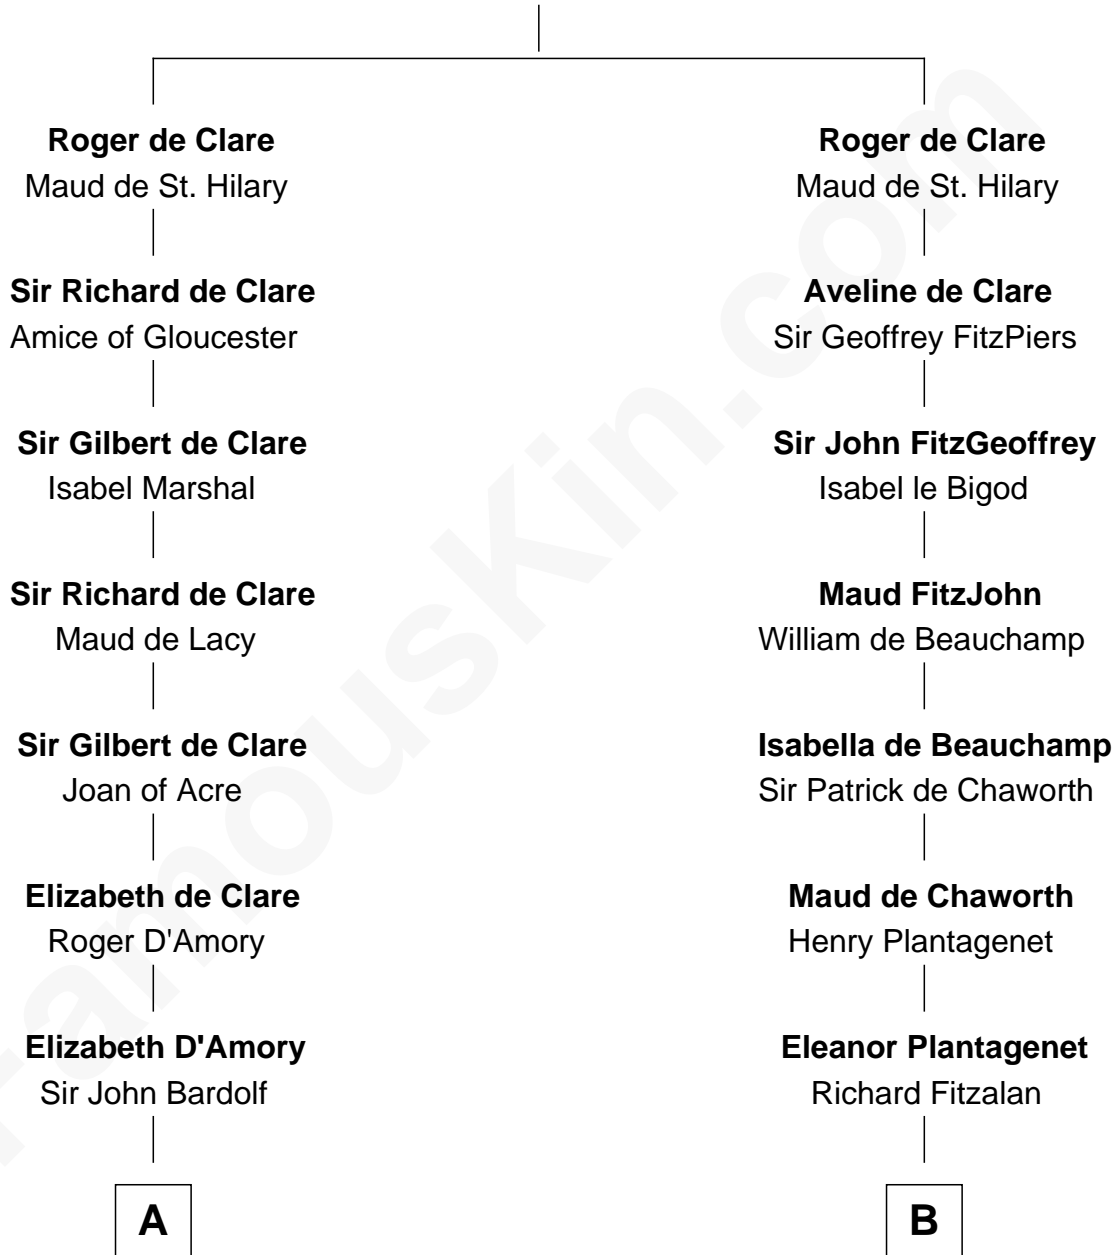

## Relationship Chart of Fletcher Christian

*Leader of the mutiny on the Bounty*

20th cousin of

**John Langdon**

*Signer of the U.S. Constitution*

**Richard Fitzgilbert de Clare**  
Adeliza de Meschines

**C**

**Humphrey Senhouse**

Eleanor Kirkby

**Bridget Senhouse**

John Christian

**Charles Christian**

Anne Dixon

**Fletcher Christian**

*Leader of the mutiny on the Bounty*