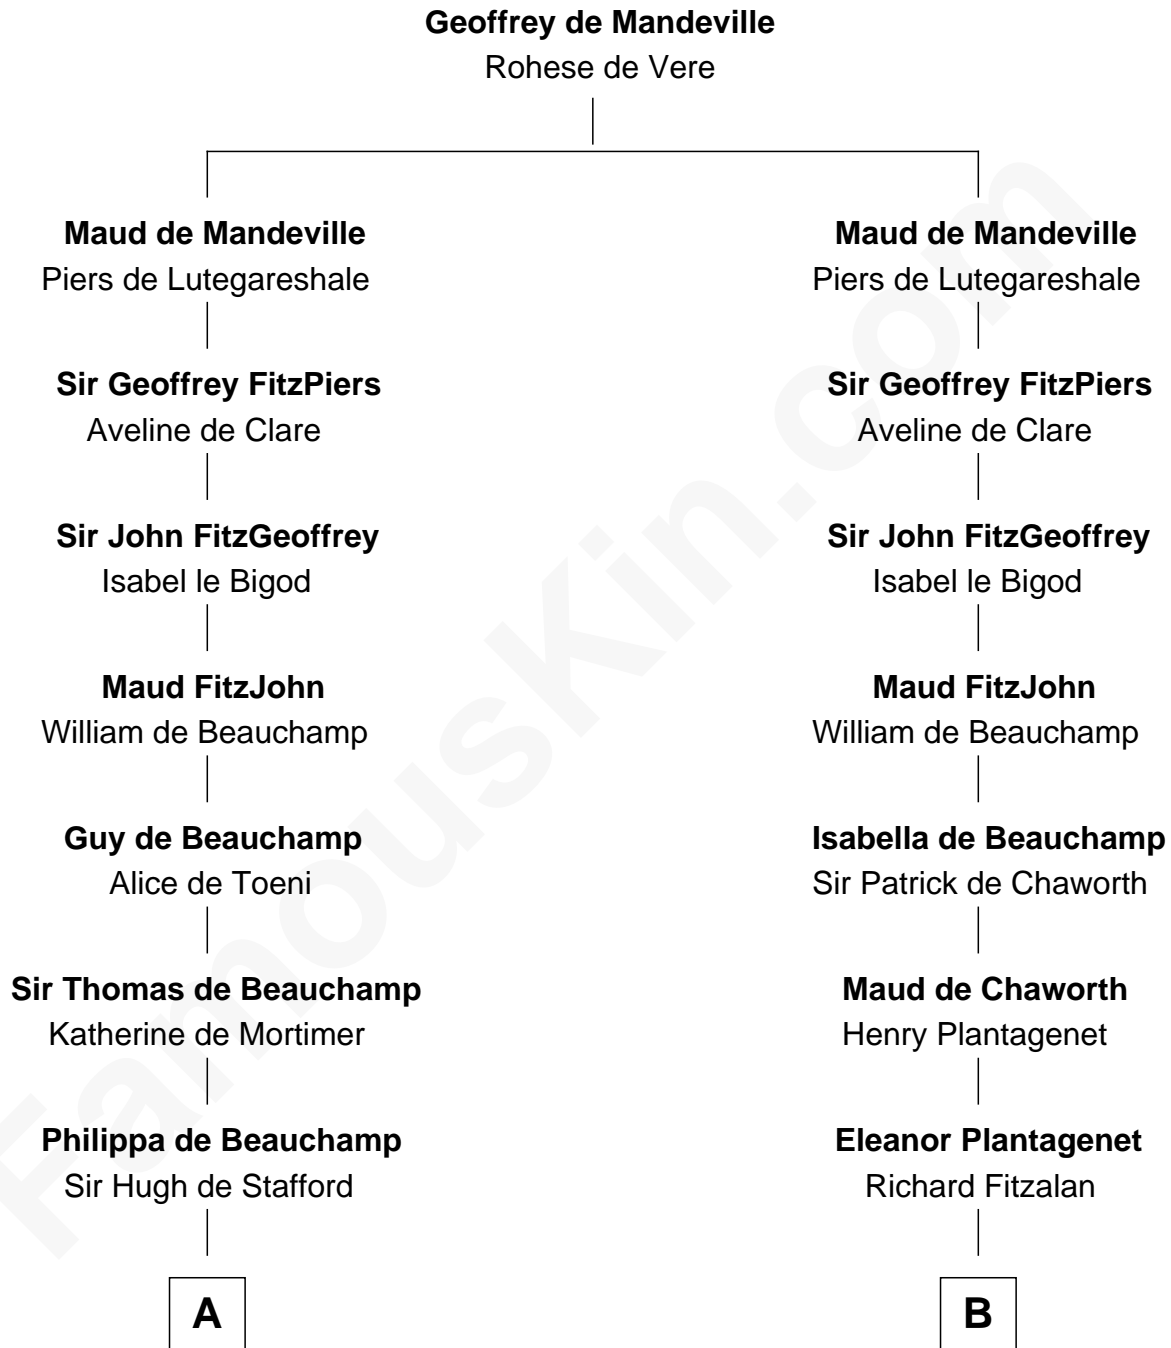

FamousKin.com

Relationship Chart of Fletcher Christian

Leader of the mutiny on the Bounty

20th cousin 1 time removed of

John Langdon

Signer of the U.S. Constitution

C

William Kirkby
Joanna Furness

Eleanor Kirkby
Humphrey Senhouse

Bridget Senhouse
John Christian

Charles Christian
Anne Dixon

Fletcher Christian
Leader of the mutiny on the Bounty

D

Elizabeth Dudley
Kinsley Hall

Josiah Hall
Mary Woodbury

Mary Hall
John Langdon