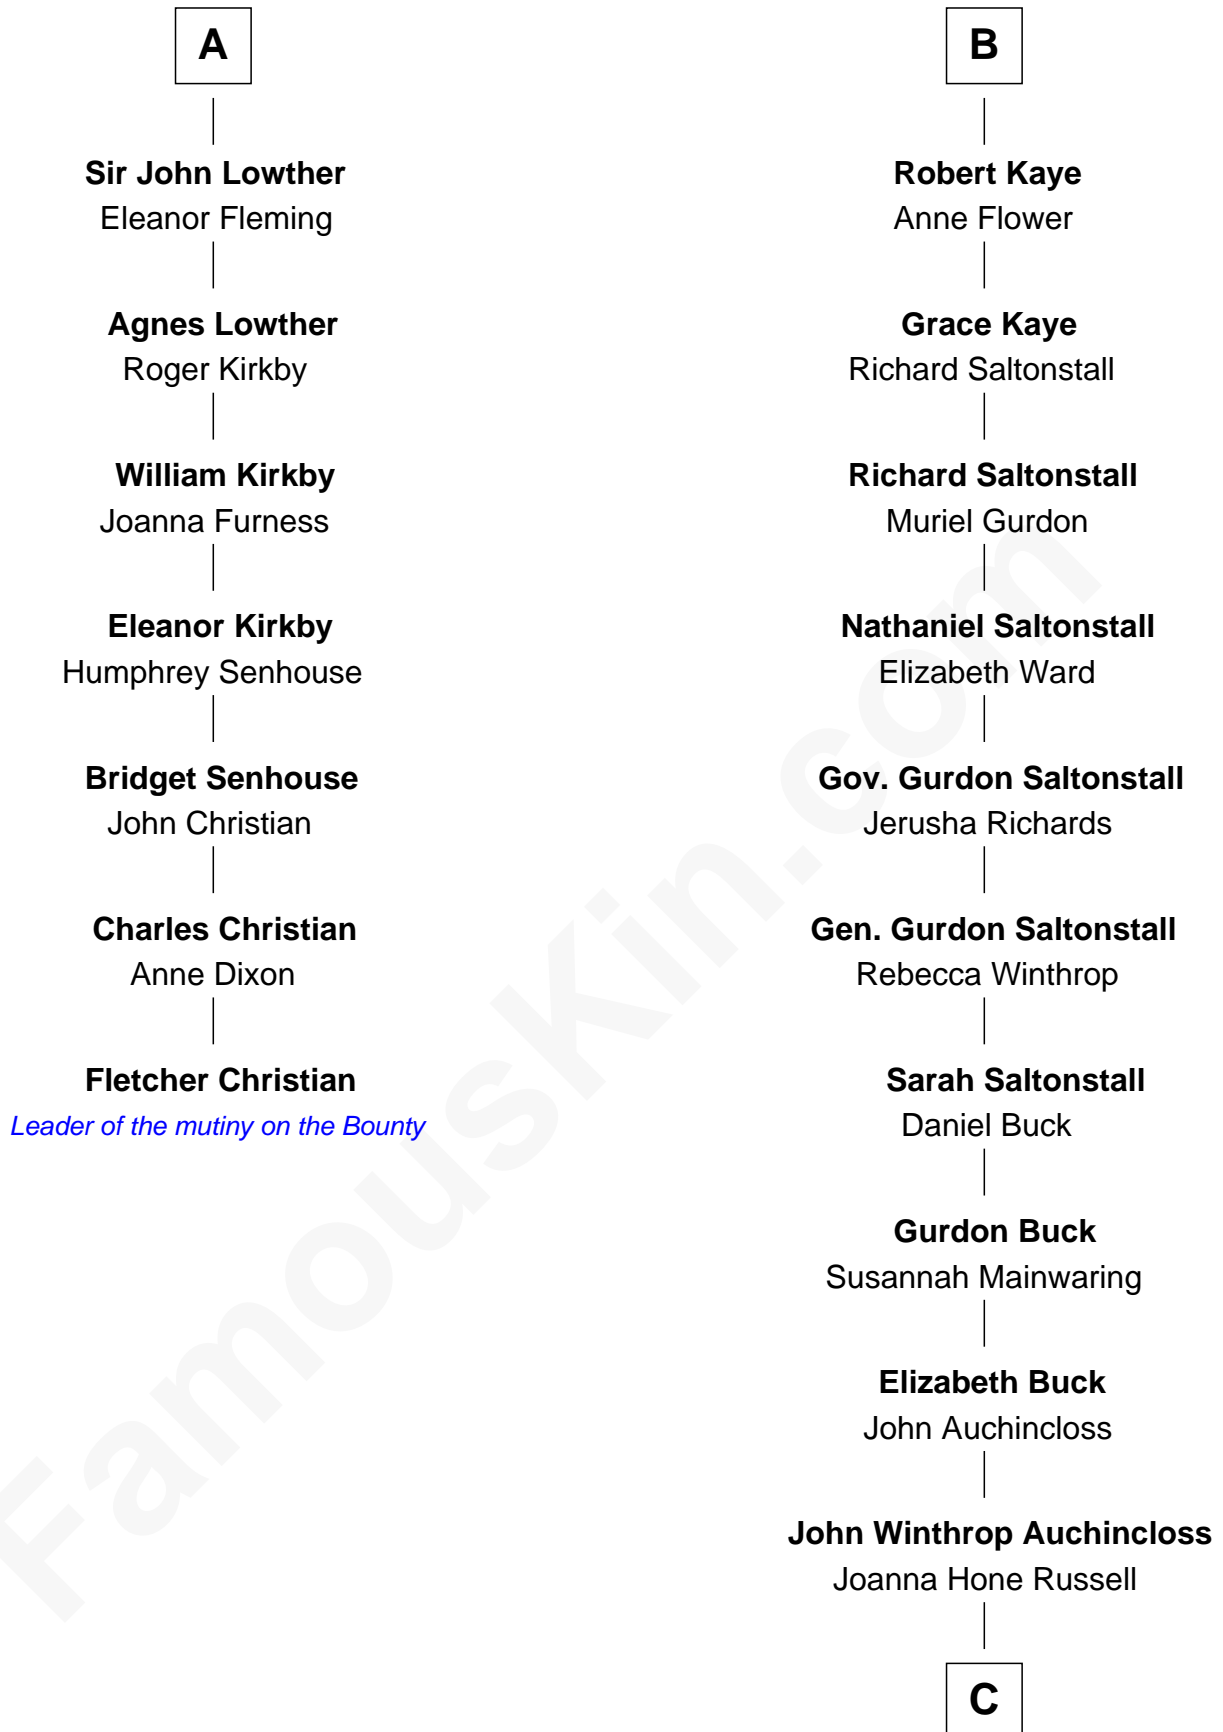

## Relationship Chart of Fletcher Christian

*Leader of the mutiny on the Bounty*

13th cousin 5 times removed of

**Louis Auchincloss**

*Author*

**C**

Joseph Howland Auchincloss

Priscilla Dixon Stanton

Louis Auchincloss

*Author*

FamousKin.com