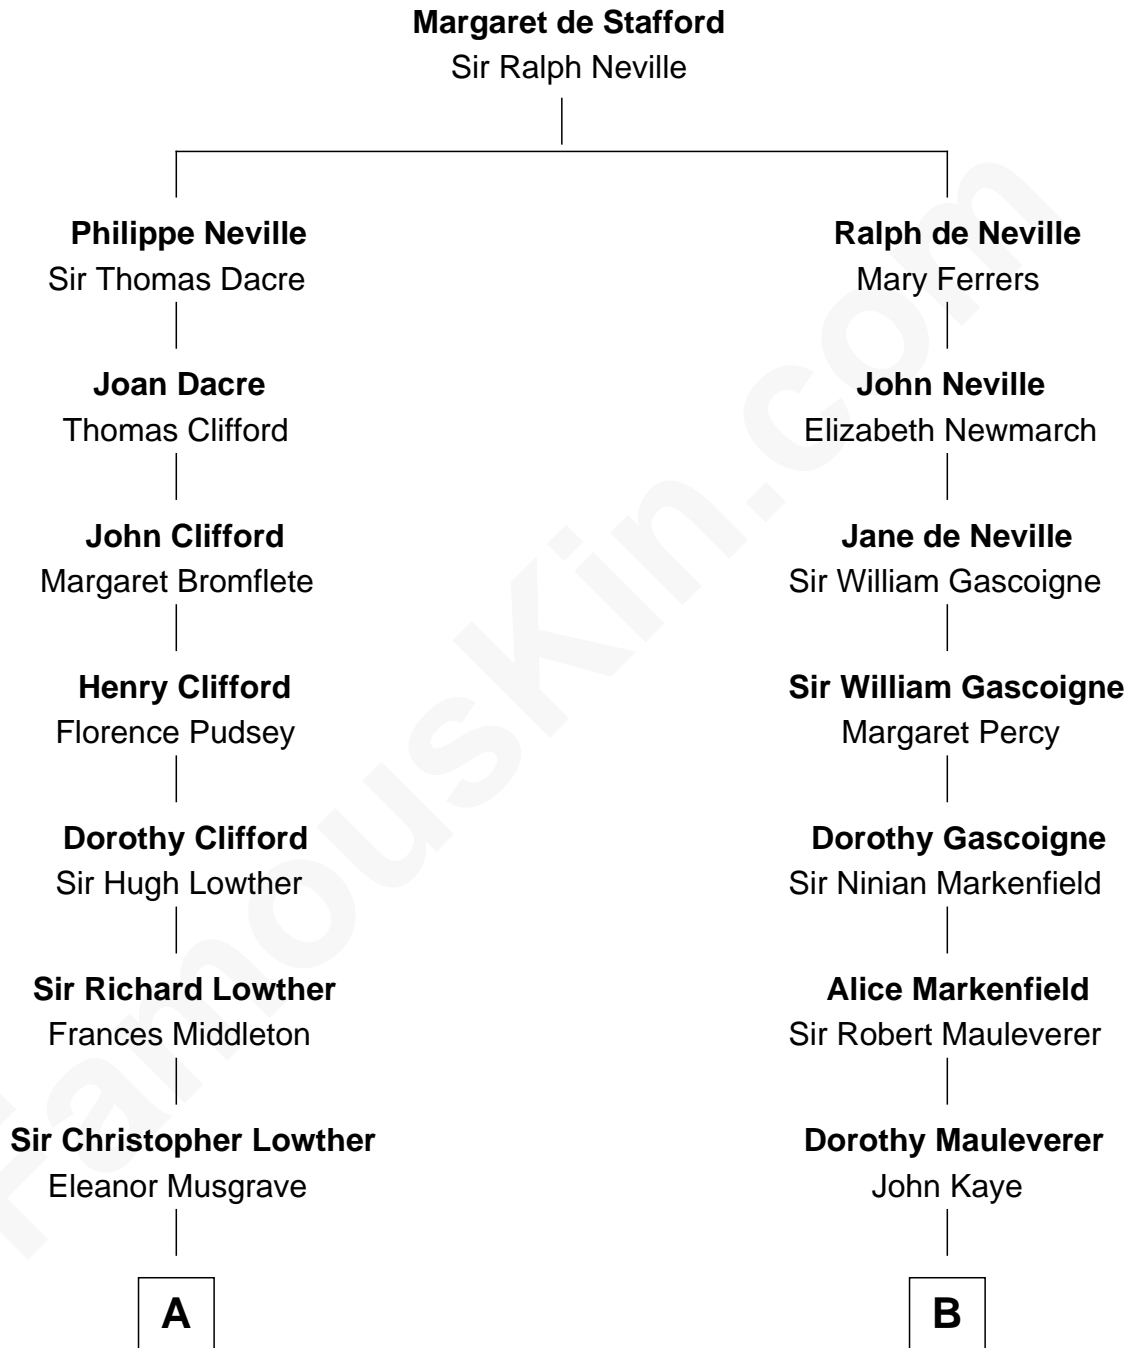

# FamousKin.com

## Relationship Chart of Fletcher Christian

*Leader of the mutiny on the Bounty*

13th cousin 5 times removed of

**Louis Auchincloss**

*Author*

**C**

Joseph Howland Auchincloss

Priscilla Dixon Stanton