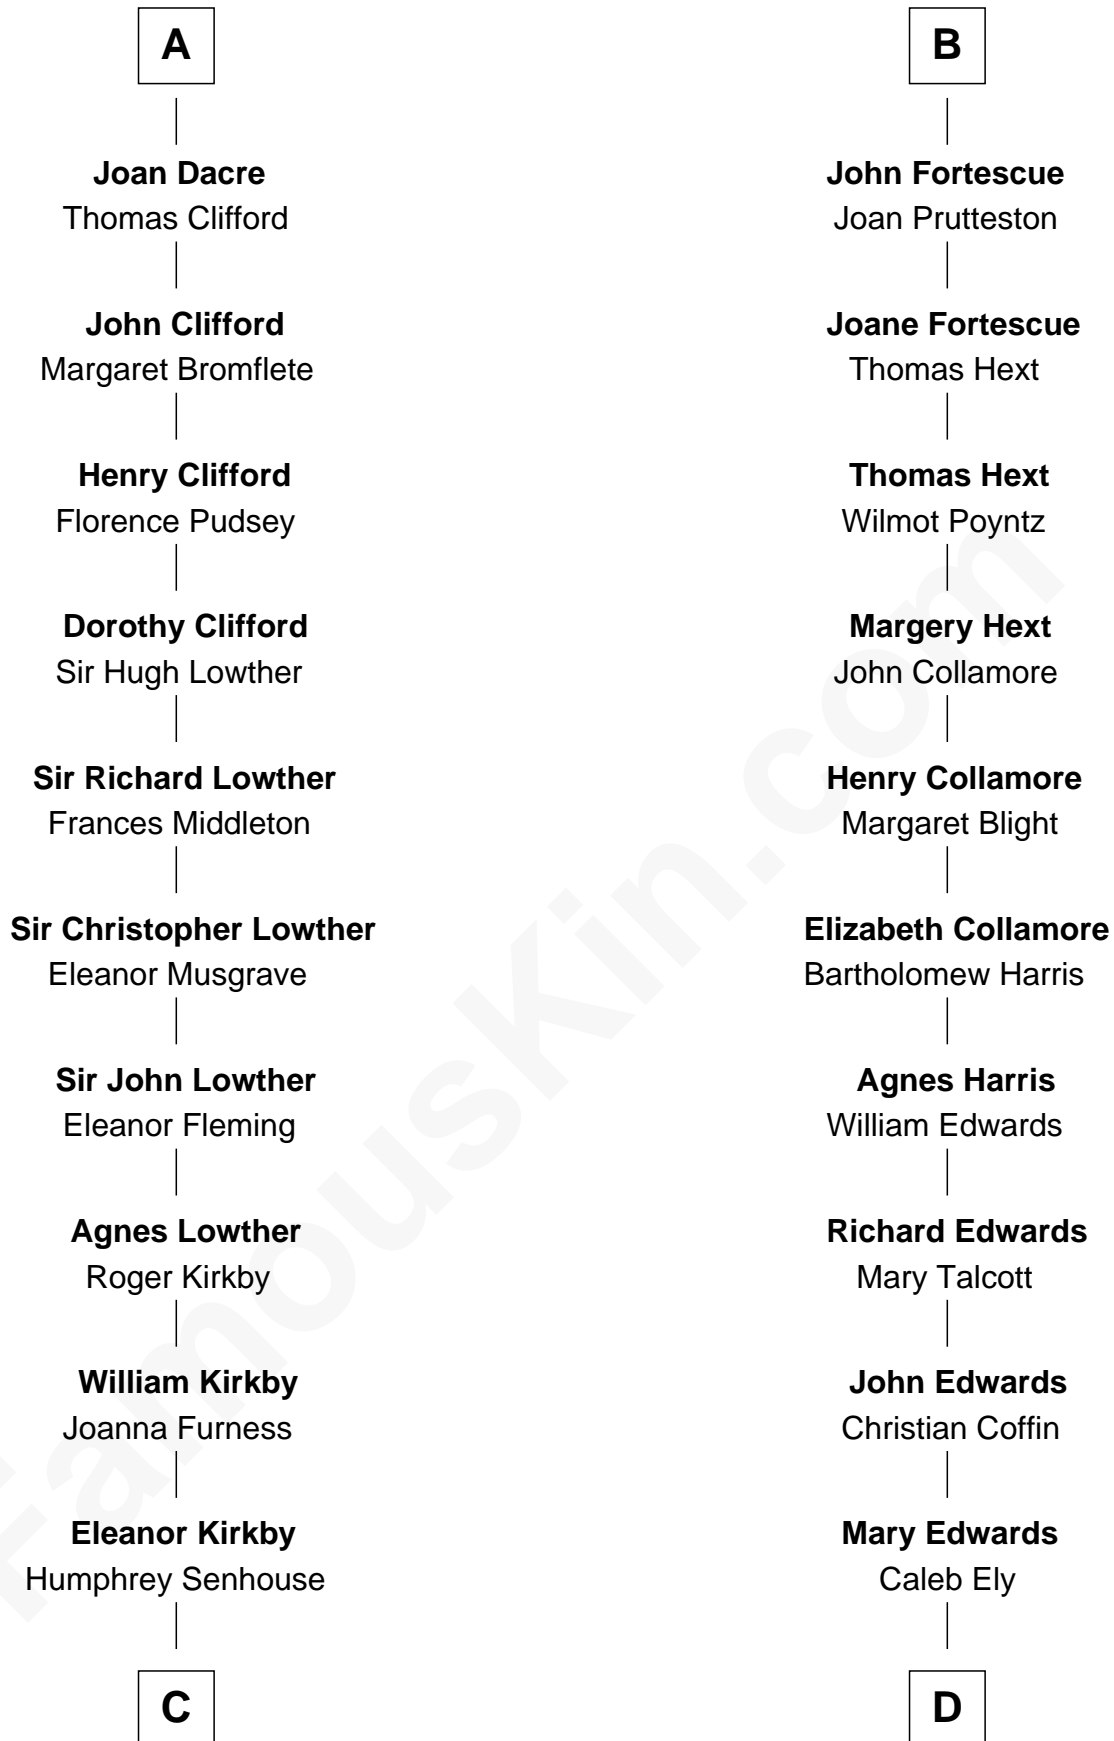

FamousKin.com

Relationship Chart of Fletcher Christian

Leader of the mutiny on the Bounty

19th cousin 2 times removed of

Clarence Day

Author of *Life with Father*

C

Bridget Senhouse

John Christian

Charles Christian

Anne Dixon

Fletcher Christian

Leader of the mutiny on the Bounty

D

William Ely

Drusilla Brewster