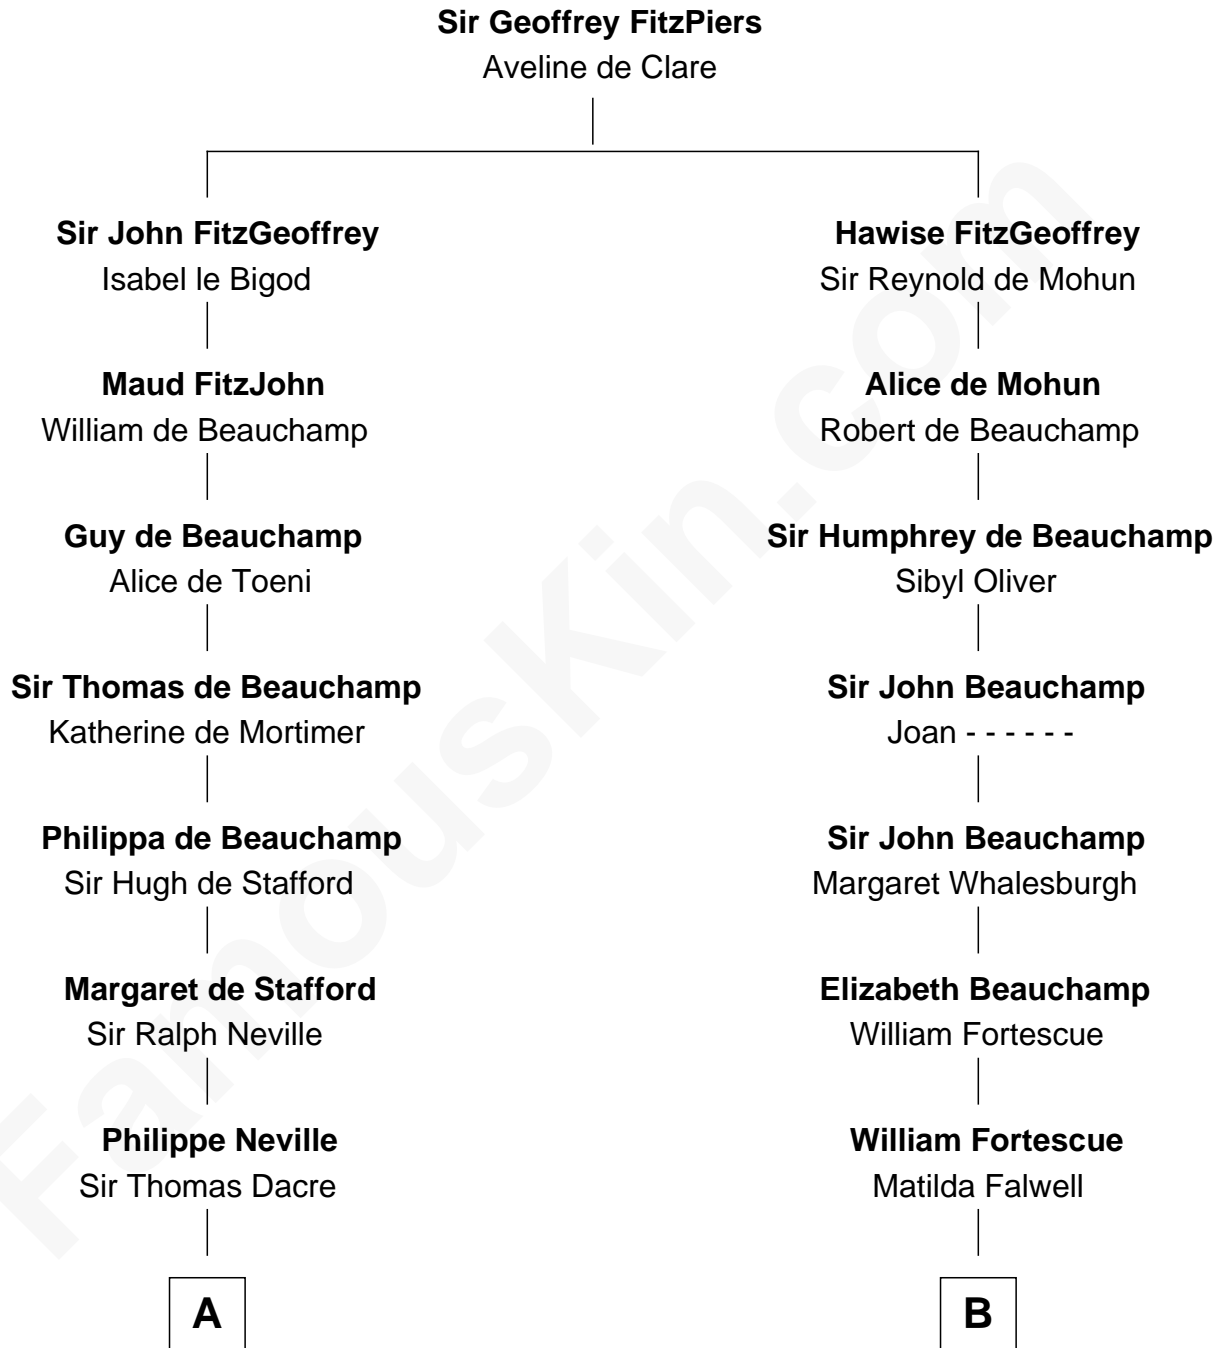

FamousKin.com

Relationship Chart of Fletcher Christian

Leader of the mutiny on the Bounty

19th cousin 2 times removed of

Clarence Day

Author of *Life with Father*

C

Bridget Senhouse

John Christian

Charles Christian

Anne Dixon

Fletcher Christian

Leader of the mutiny on the Bounty

D

William Ely

Drusilla Brewster