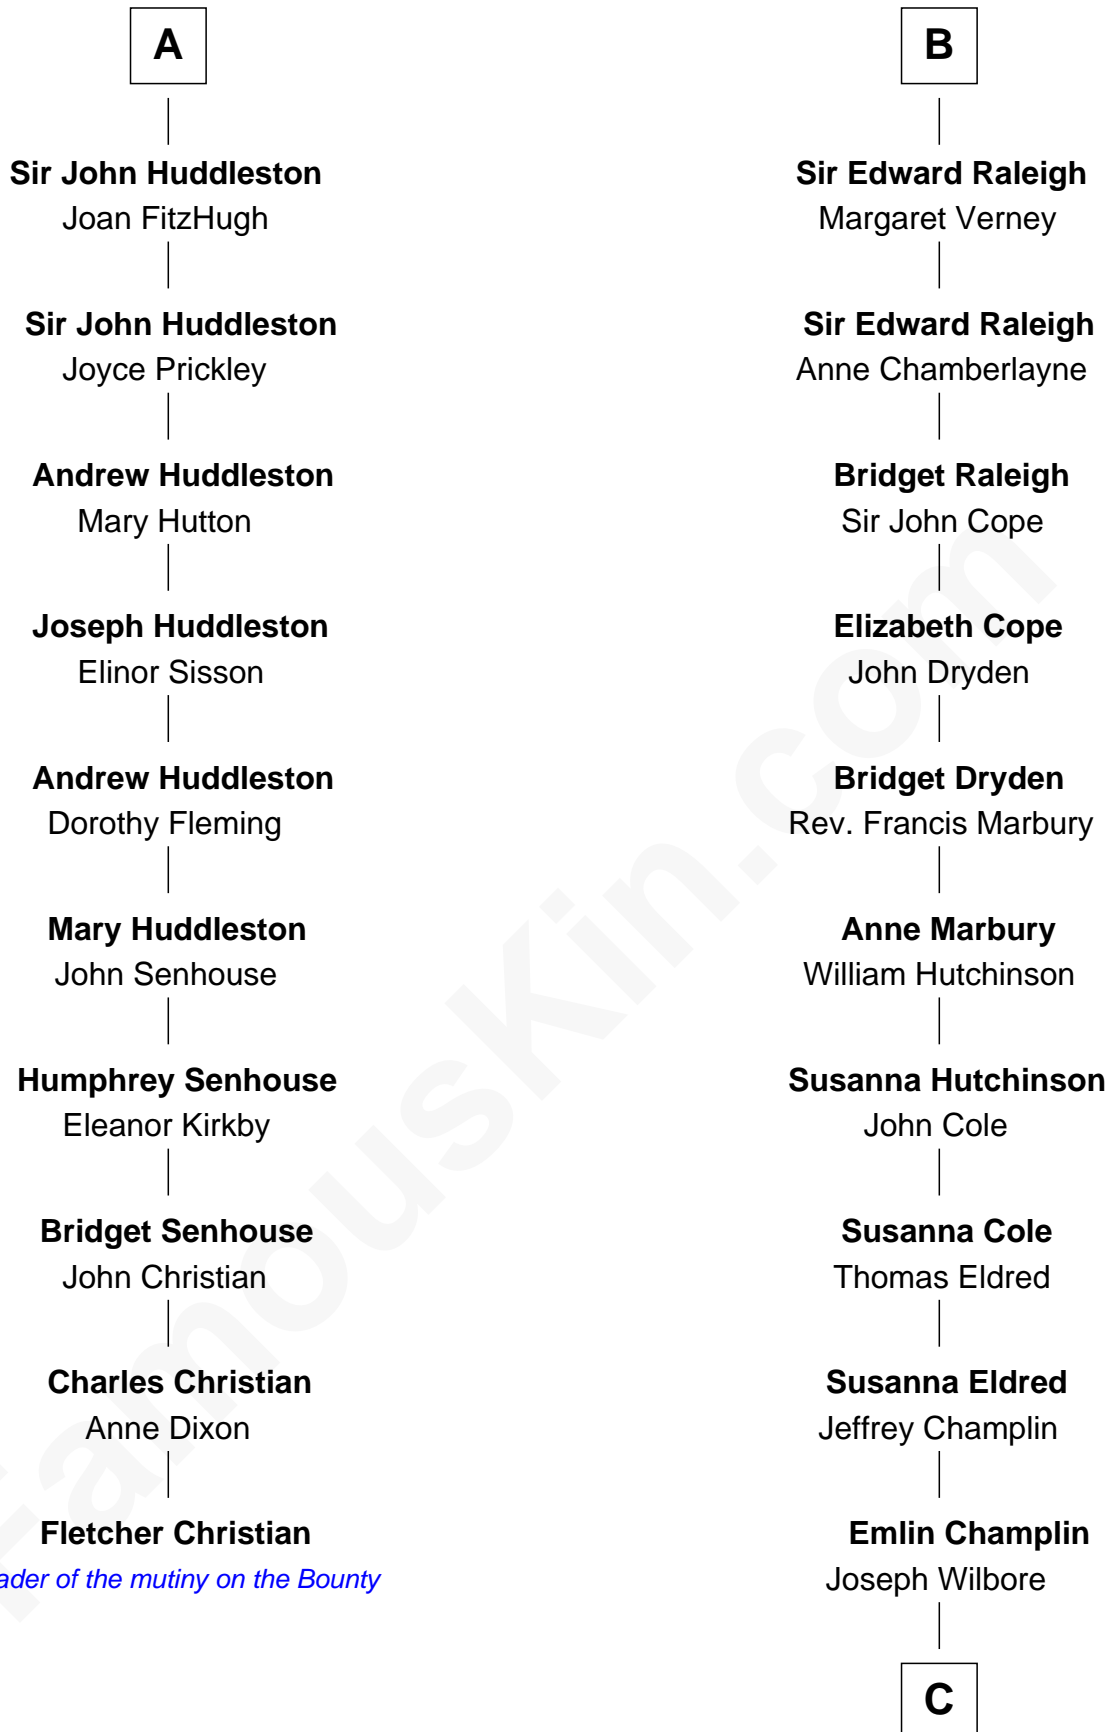

FamousKin.com

Relationship Chart of Fletcher Christian

Leader of the mutiny on the Bounty

16th cousin 4 times removed of

Shanghai Pierce
Texas Cattleman

King Edward I
Eleanor of Castile

Joan of Acre
Sir Gilbert de Clare

A

Elizabeth Plantagenet
Humphrey de Bohun

Eleanor de Bohun
Sir James le Boteler

Pernel le Boteler
Sir Gilbert Talbot

Sir Richard Talbot
Ankaret le Strange

Mary Talbot
Sir Thomas Greene

Sir Thomas Greene
Phillippa Ferrers

Elizabeth Greene
William Raleigh

B

C

—
Ambless Wilbore
Nathaniel Stoddard

—
Susanna Stoddard
Isaac Pearce

—
Jonathan D. Pearce
Hanna Phillips Head

—
Shanghai Pierce
Texas Cattleman

FamousKin.com