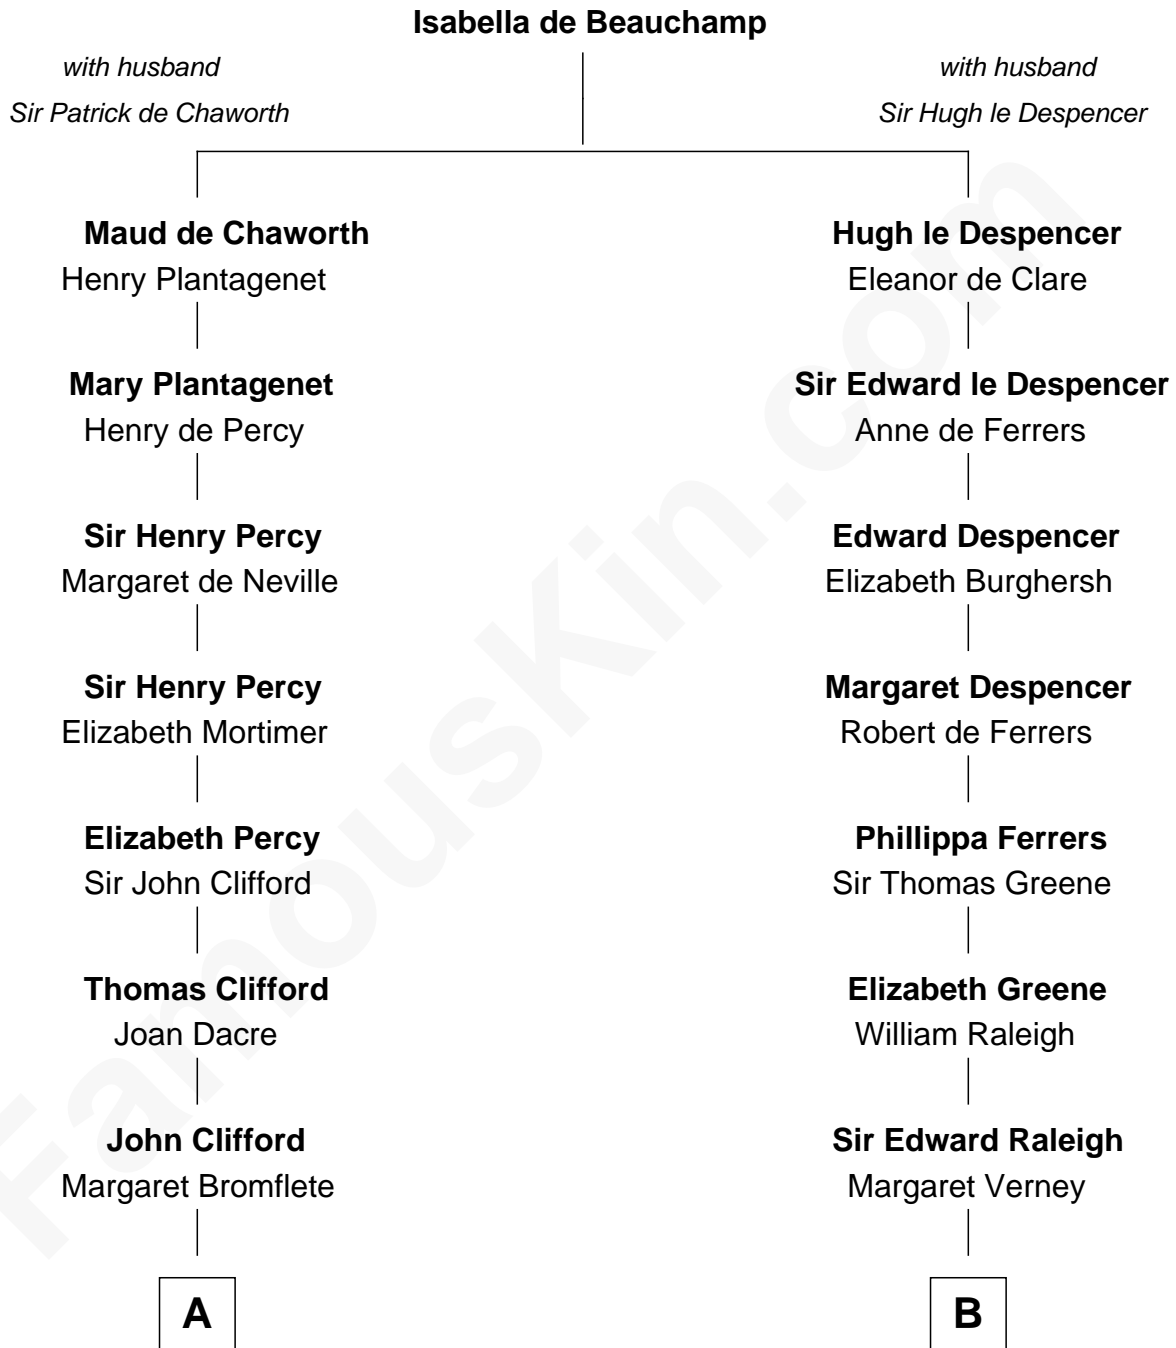

FamousKin.com

Relationship Chart of Fletcher Christian

Leader of the mutiny on the Bounty

17th cousin 2 times removed of

Shanghai Pierce
Texas Cattleman

C

—
Susanna Stoddard

Isaac Pearce
—

Jonathan D. Pearce

Hanna Phillips Head
—

Shanghai Pierce

Texas Cattleman

FamousKin.com