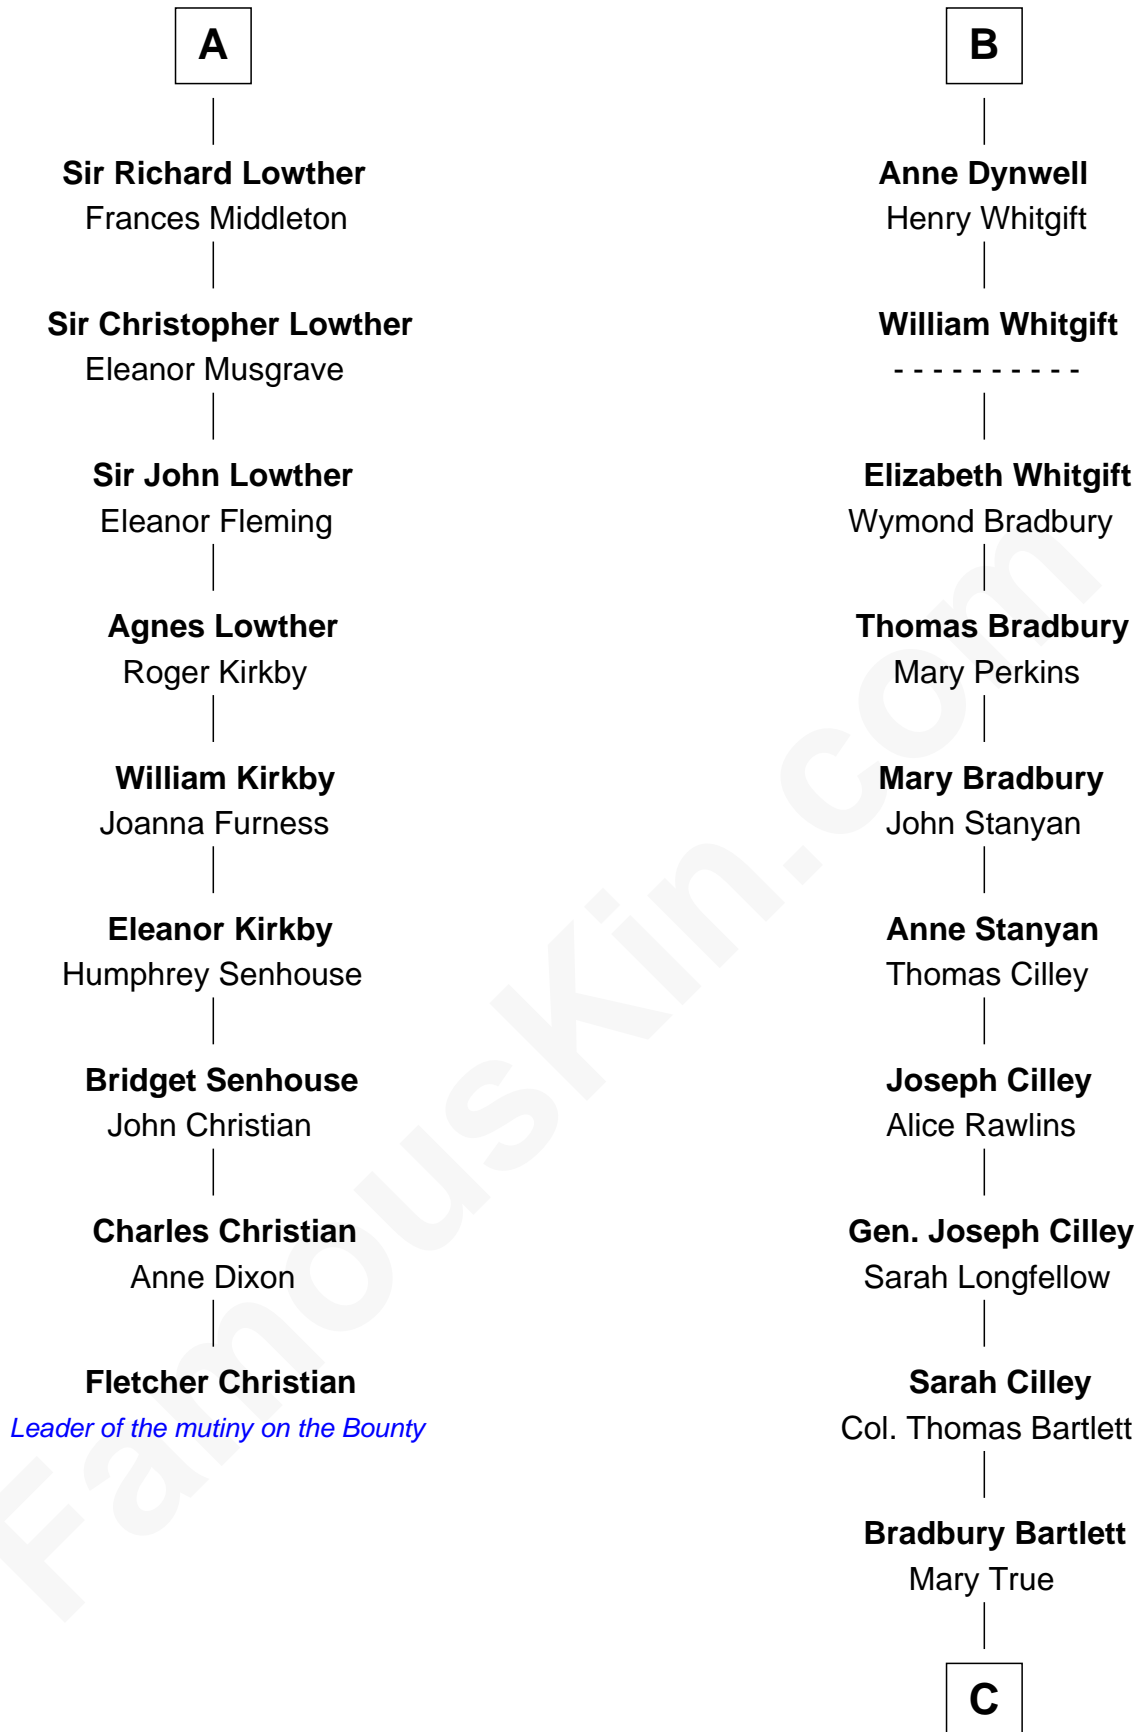

## Relationship Chart of Fletcher Christian

Leader of the mutiny on the Bounty

15th cousin 5 times removed of

**Alan Shepard**

Mercury and Apollo Astronaut

**Sir Thomas de Beauchamp**

Katherine de Mortimer

**Philippa de Beauchamp**

**Katherine de Clifford**

Sir Ralph de Greystoke

**Maud de Greystoke**

Eudo de Welles

**Sir Lionel de Welles**

Joan de Waterton

**Margaret de Welles**

Sir Thomas Dymoke

**Jane Dymoke**

John Fulnetby

**Katherine Fulnetby**

William Dynwell

**B**

C

**Thomas Bradbury Bartlett**  
Victoria Elizabeth Williams Cilley

**Annie Elizabeth Bartlett**  
Frederick Johnson Shepard

**Alan Bartlett Shepard**  
Pauline Renza Emerson

**Alan Shepard**  
*Mercury and Apollo Astronaut*

FamousKin.com