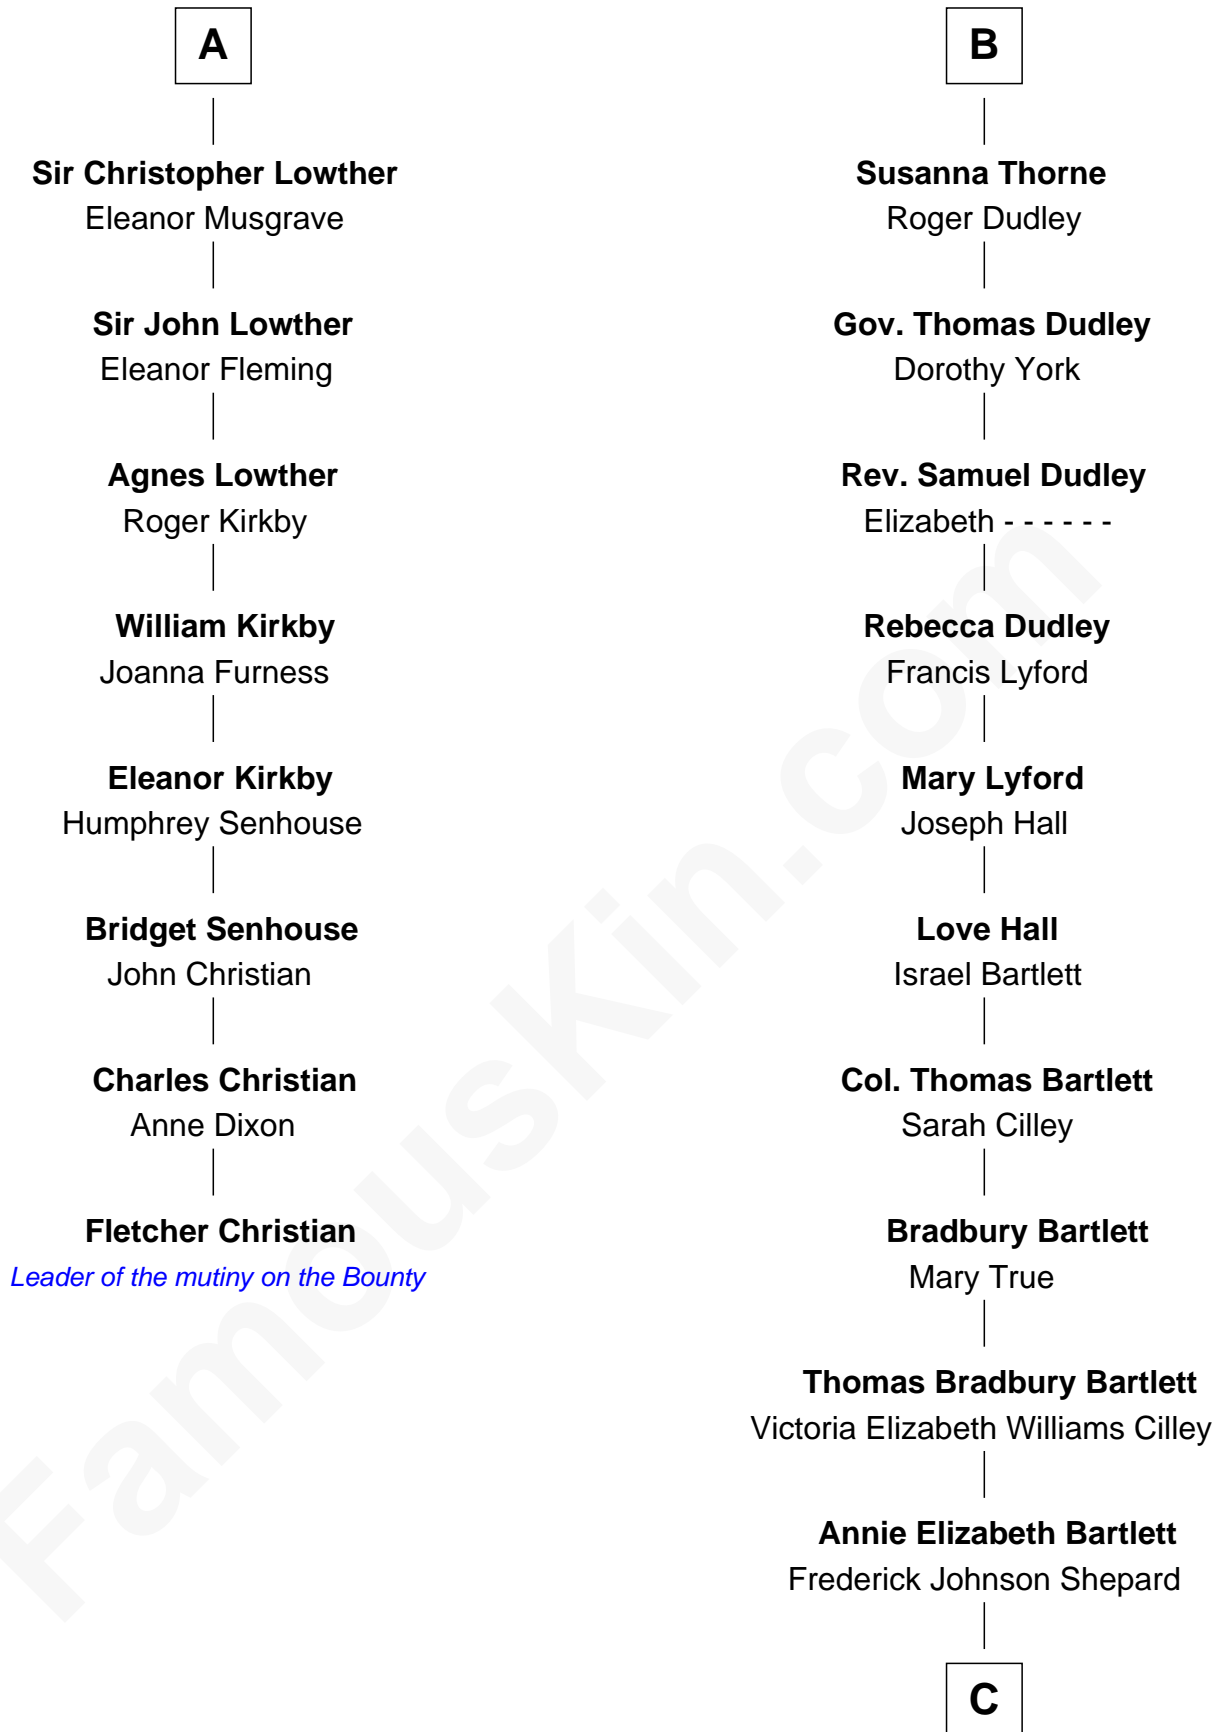

FamousKin.com

Relationship Chart of Fletcher Christian

Leader of the mutiny on the Bounty

14th cousin 4 times removed of

Alan Shepard

Mercury and Apollo Astronaut

C

Alan Bartlett Shepard
Pauline Renza Emerson

Alan Shepard
Mercury and Apollo Astronaut

FamousKin.com