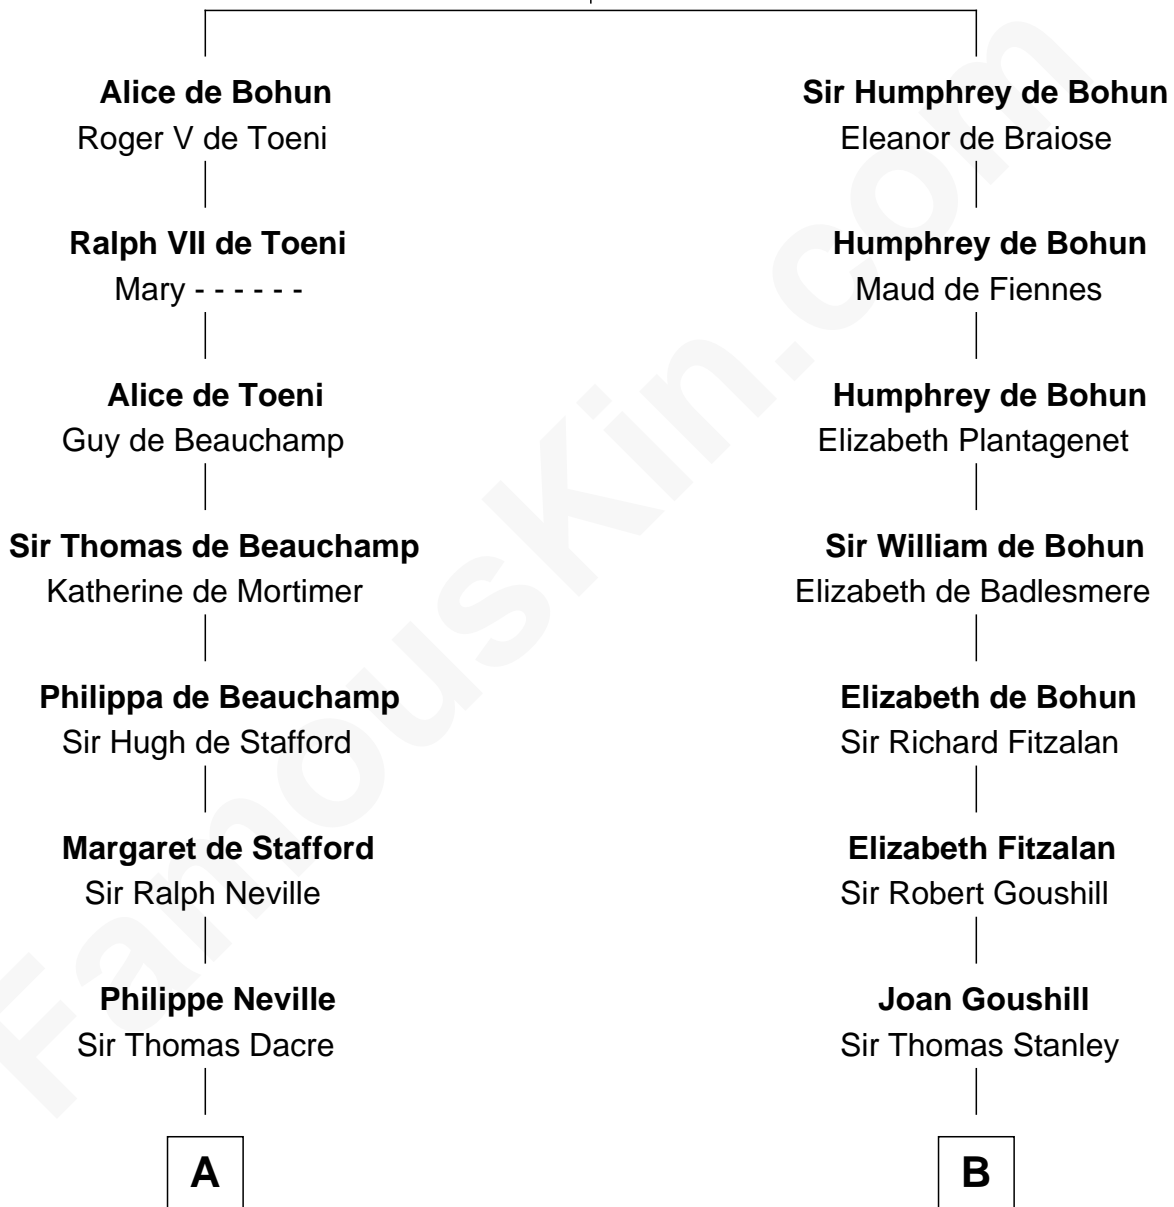

## Relationship Chart of Fletcher Christian

Leader of the mutiny on the Bounty

19th cousin of

**John Quincy Adams**

6th U.S. President

**Sir Humphrey de Bohun**

Maud of Eu

**C**

**Bridget Senhouse**

John Christian

**Charles Christian**

Anne Dixon

**Fletcher Christian**

*Leader of the mutiny on the Bounty*

**D**

**Elizabeth Quincy**