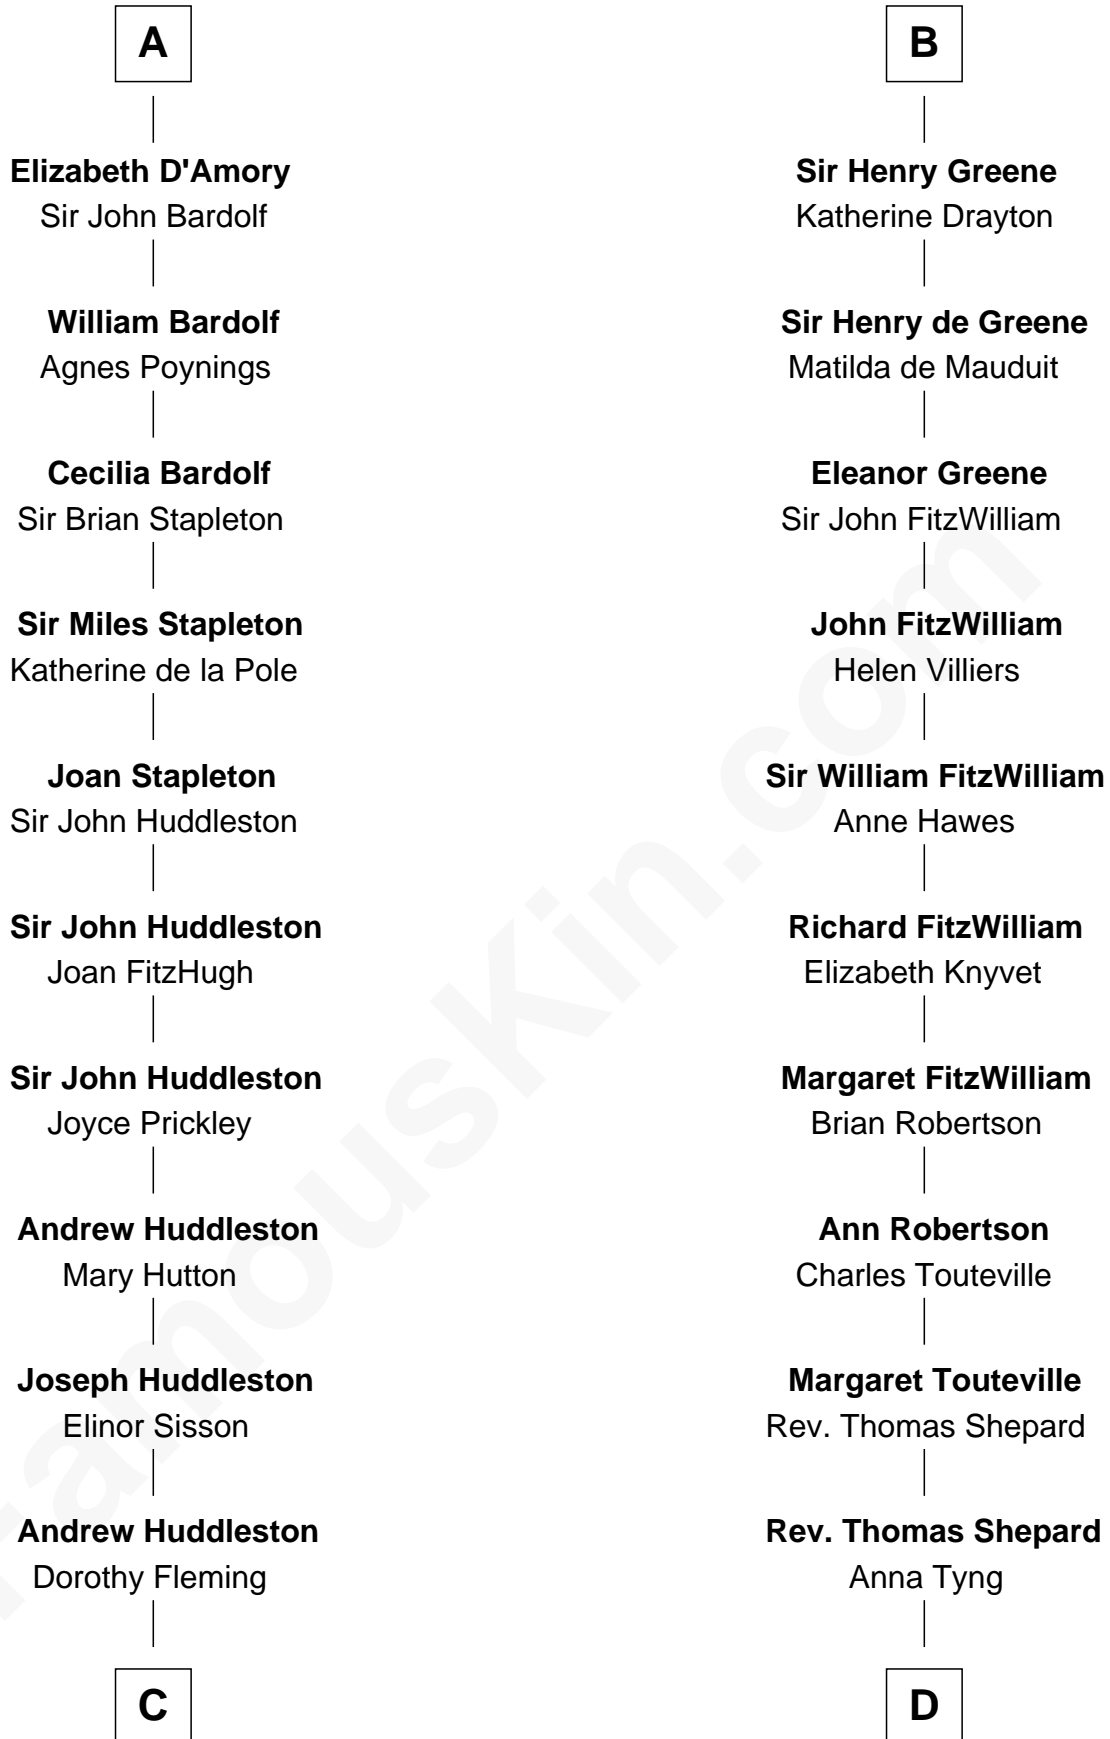

## Relationship Chart of Fletcher Christian

*Leader of the mutiny on the Bounty*

21st cousin of

**John Quincy Adams**

*6th U.S. President*

**Muitchertach O'Toole**  
Cacht Inion Loigsig O'Morda

**C**

**Mary Huddleston**

John Senhouse

**Humphrey Senhouse**

Eleanor Kirkby

**Bridget Senhouse**

John Christian

**Charles Christian**

Anne Dixon

**Fletcher Christian**

*Leader of the mutiny on the Bounty*

**D**

**Anna Shepard**

Daniel Quincy

**Col John Quincy**

Elizabeth Norton

**Elizabeth Quincy**

Rev. William Smith