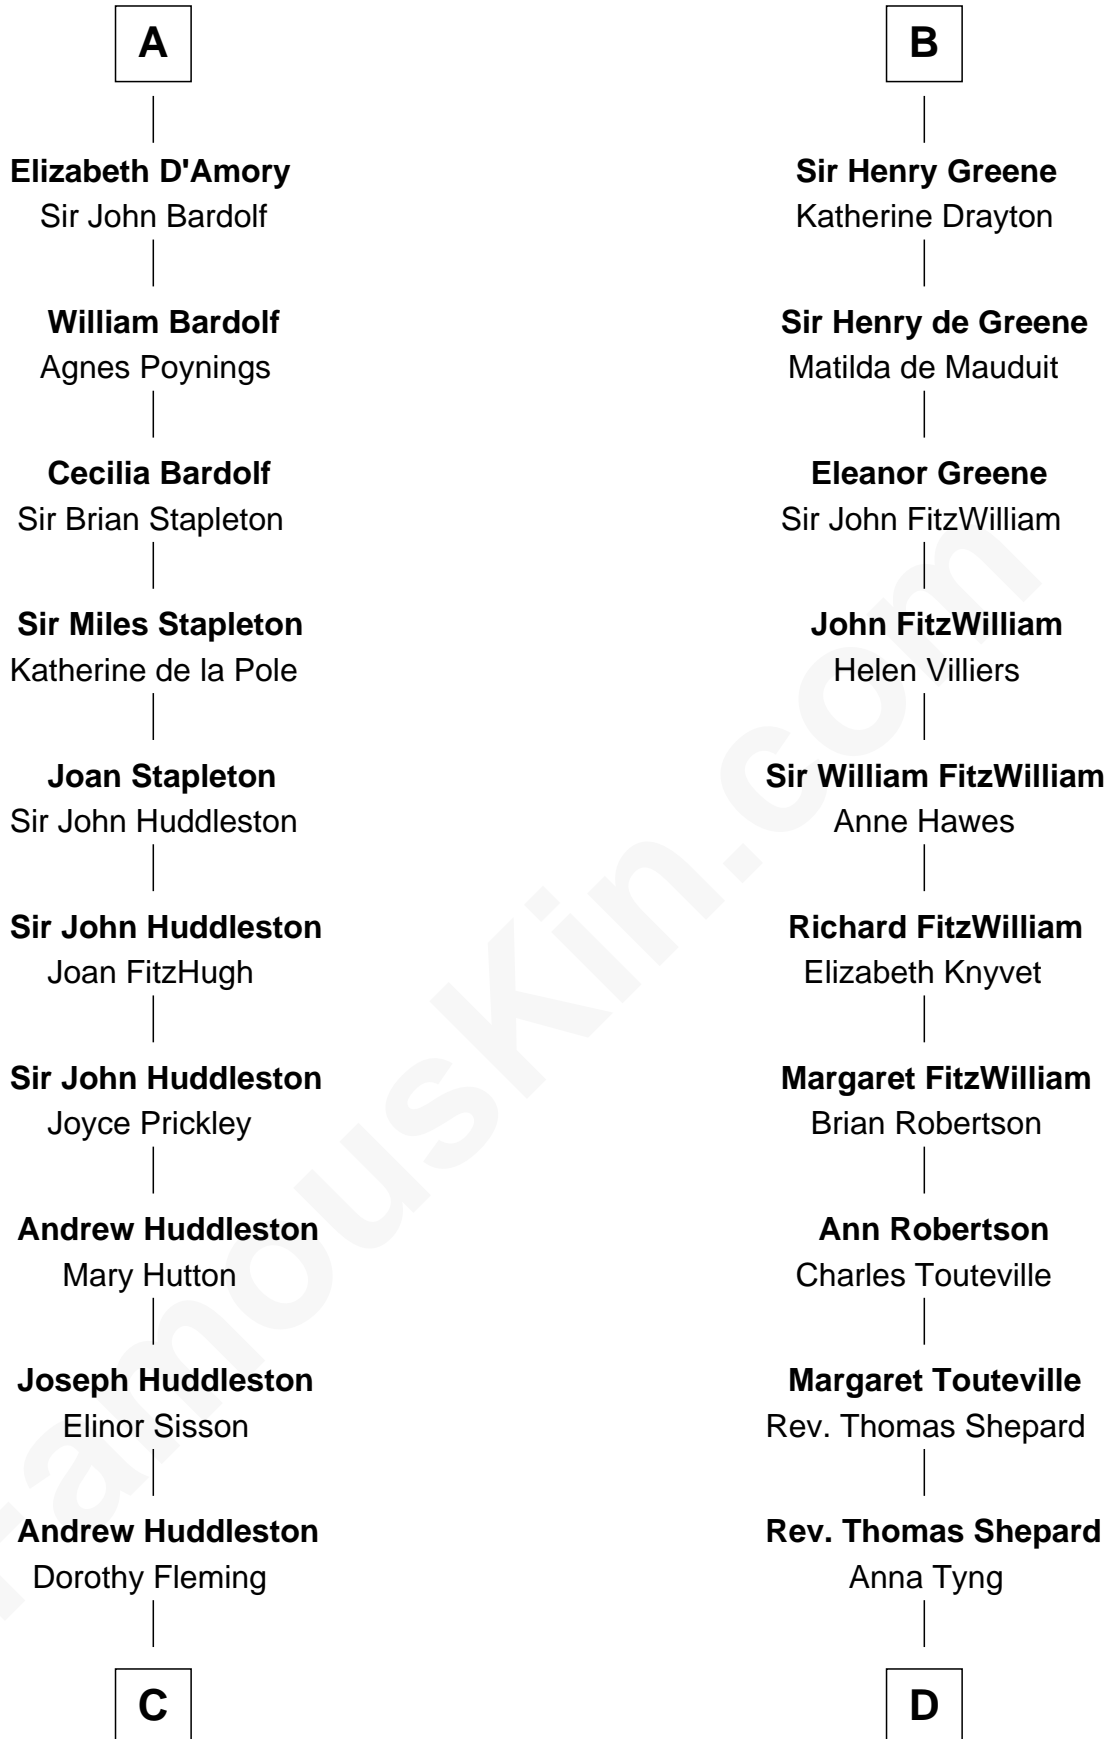

FamousKin.com

Relationship Chart of Fletcher Christian

Leader of the mutiny on the Bounty

21st cousin of

John Quincy Adams

6th U.S. President

Enna MacMurrough

C

Mary Huddleston

John Senhouse

Humphrey Senhouse

Eleanor Kirkby

Bridget Senhouse

John Christian

Charles Christian

Anne Dixon

Fletcher Christian

Leader of the mutiny on the Bounty

D

Anna Shepard

Daniel Quincy

Col John Quincy

Elizabeth Norton

Elizabeth Quincy