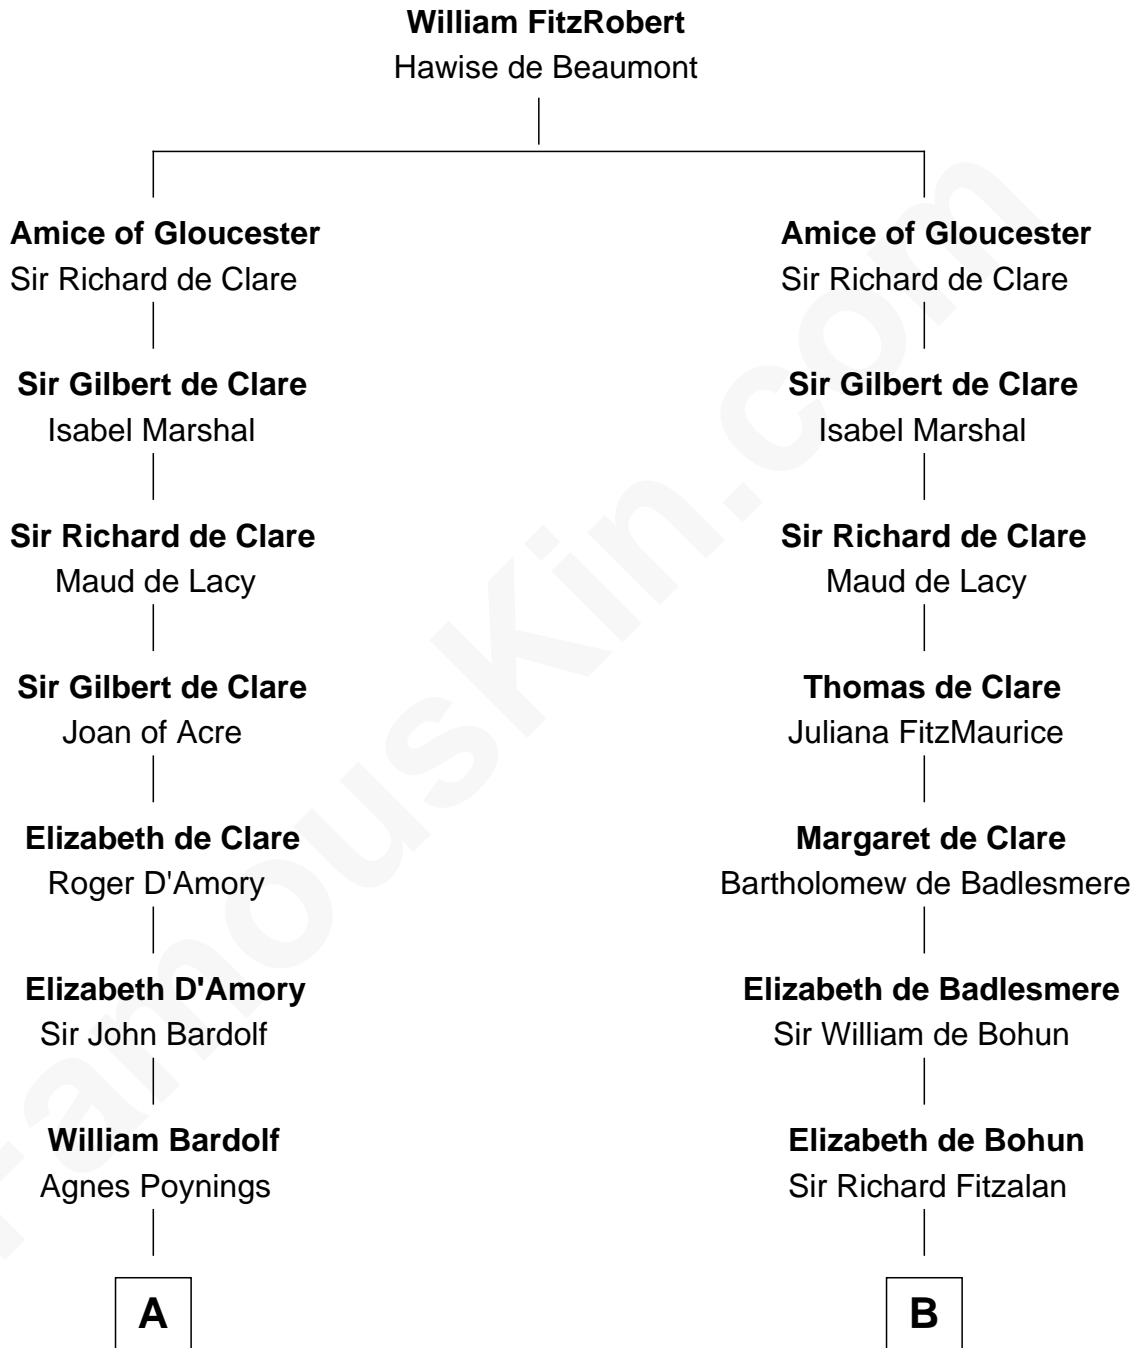

FamousKin.com

Relationship Chart of Fletcher Christian

Leader of the mutiny on the Bounty

19th cousin 2 times removed of

John Quincy Adams

6th U.S. President

C

Bridget Senhouse

John Christian

Charles Christian

Anne Dixon

Fletcher Christian

Leader of the mutiny on the Bounty

D

Anna Shepard

Daniel Quincy