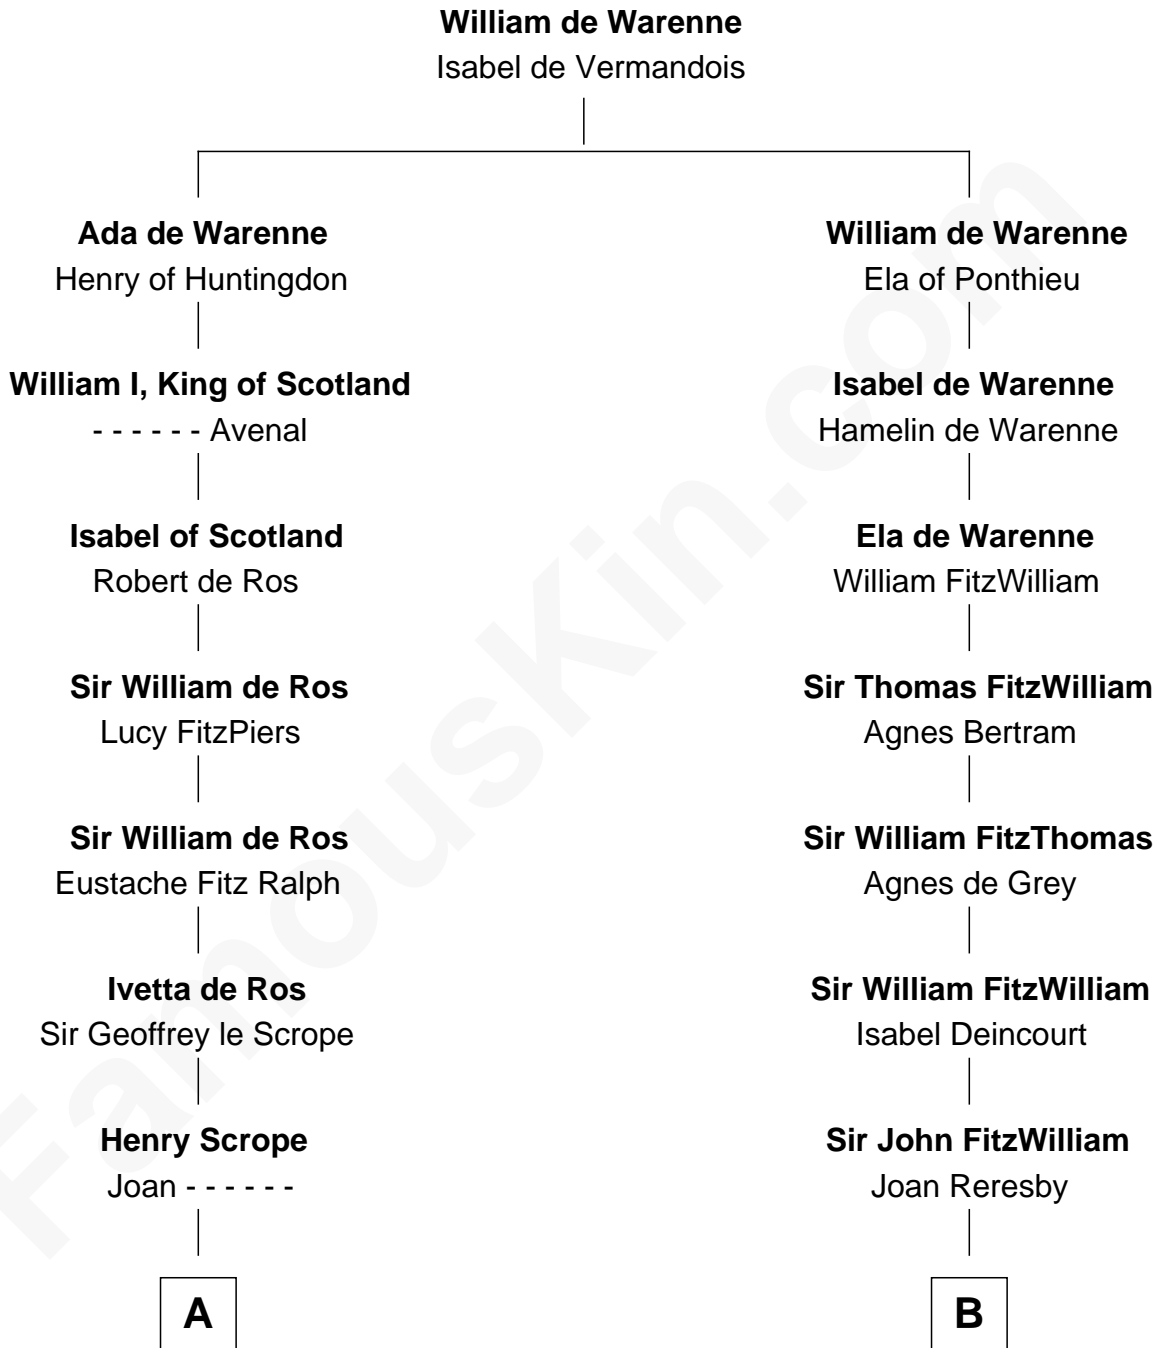

FamousKin.com

Relationship Chart of Fletcher Christian

Leader of the mutiny on the Bounty

21st cousin of

John Quincy Adams

6th U.S. President

C

William Kirkby
Joanna Furness

Eleanor Kirkby
Humphrey Senhouse

Bridget Senhouse
John Christian

Charles Christian
Anne Dixon

Fletcher Christian
Leader of the mutiny on the Bounty

D

Anna Shepard
Daniel Quincy

Col John Quincy
Elizabeth Norton