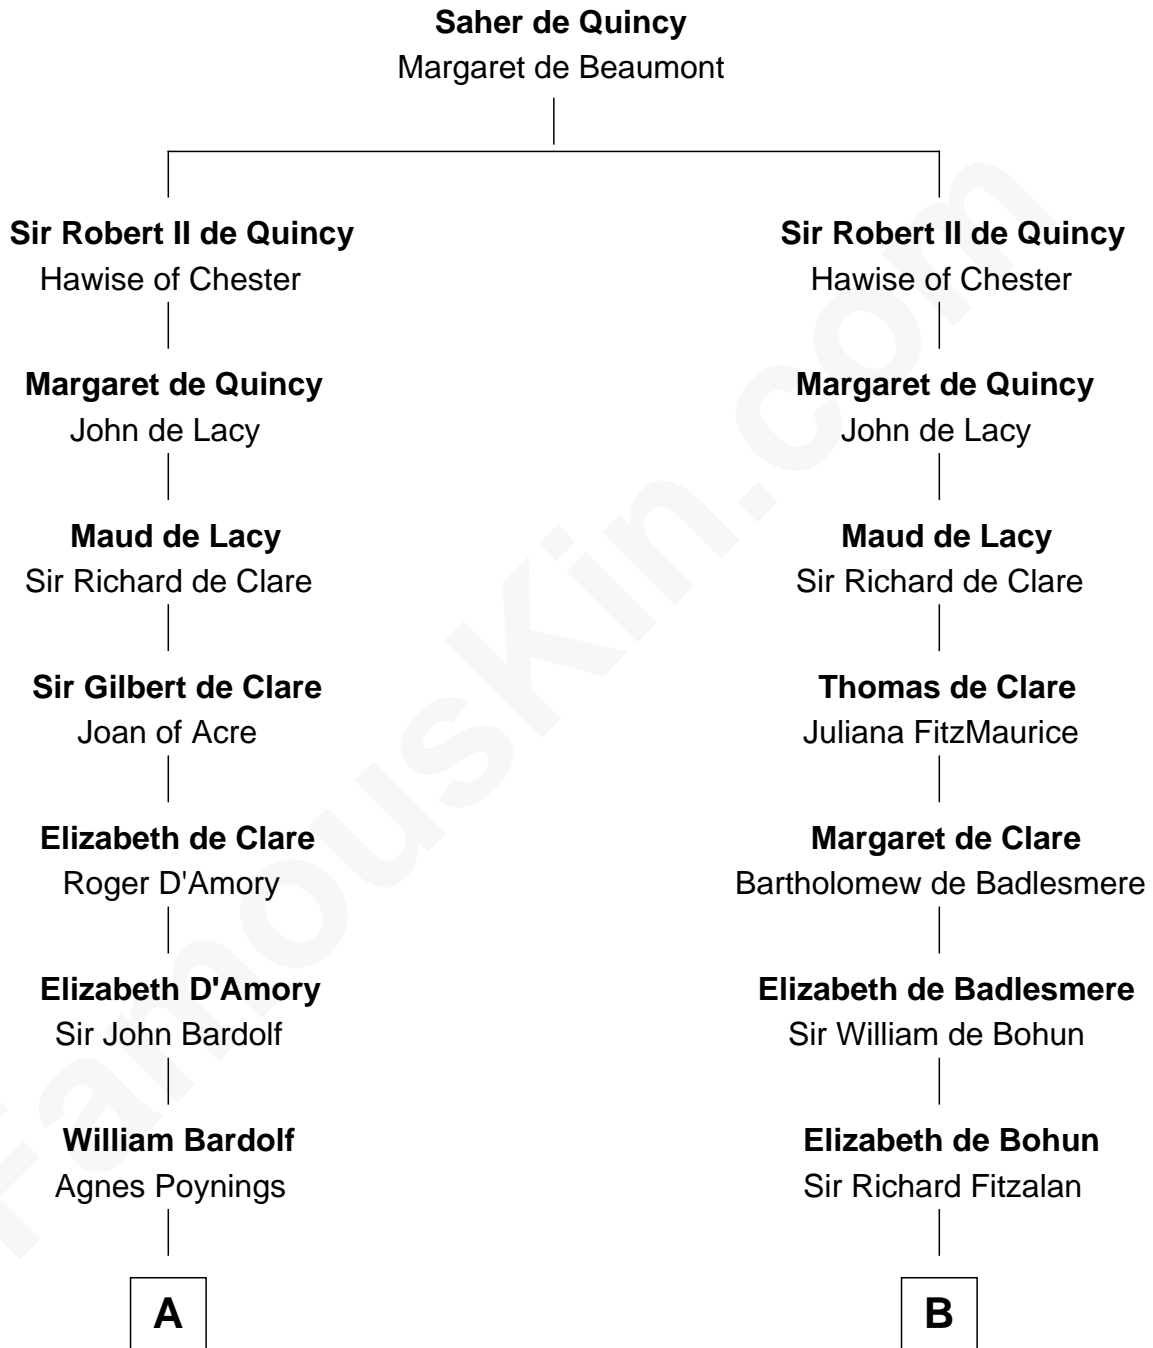

# FamousKin.com

## Relationship Chart of Fletcher Christian

*Leader of the mutiny on the Bounty*

19th cousin 2 times removed of

**John Quincy Adams**

*6th U.S. President*

**C**

**Bridget Senhouse**

John Christian

**Charles Christian**

Anne Dixon

**Fletcher Christian**

*Leader of the mutiny on the Bounty*

**D**

**Anna Shepard**

Daniel Quincy

**Col John Quincy**