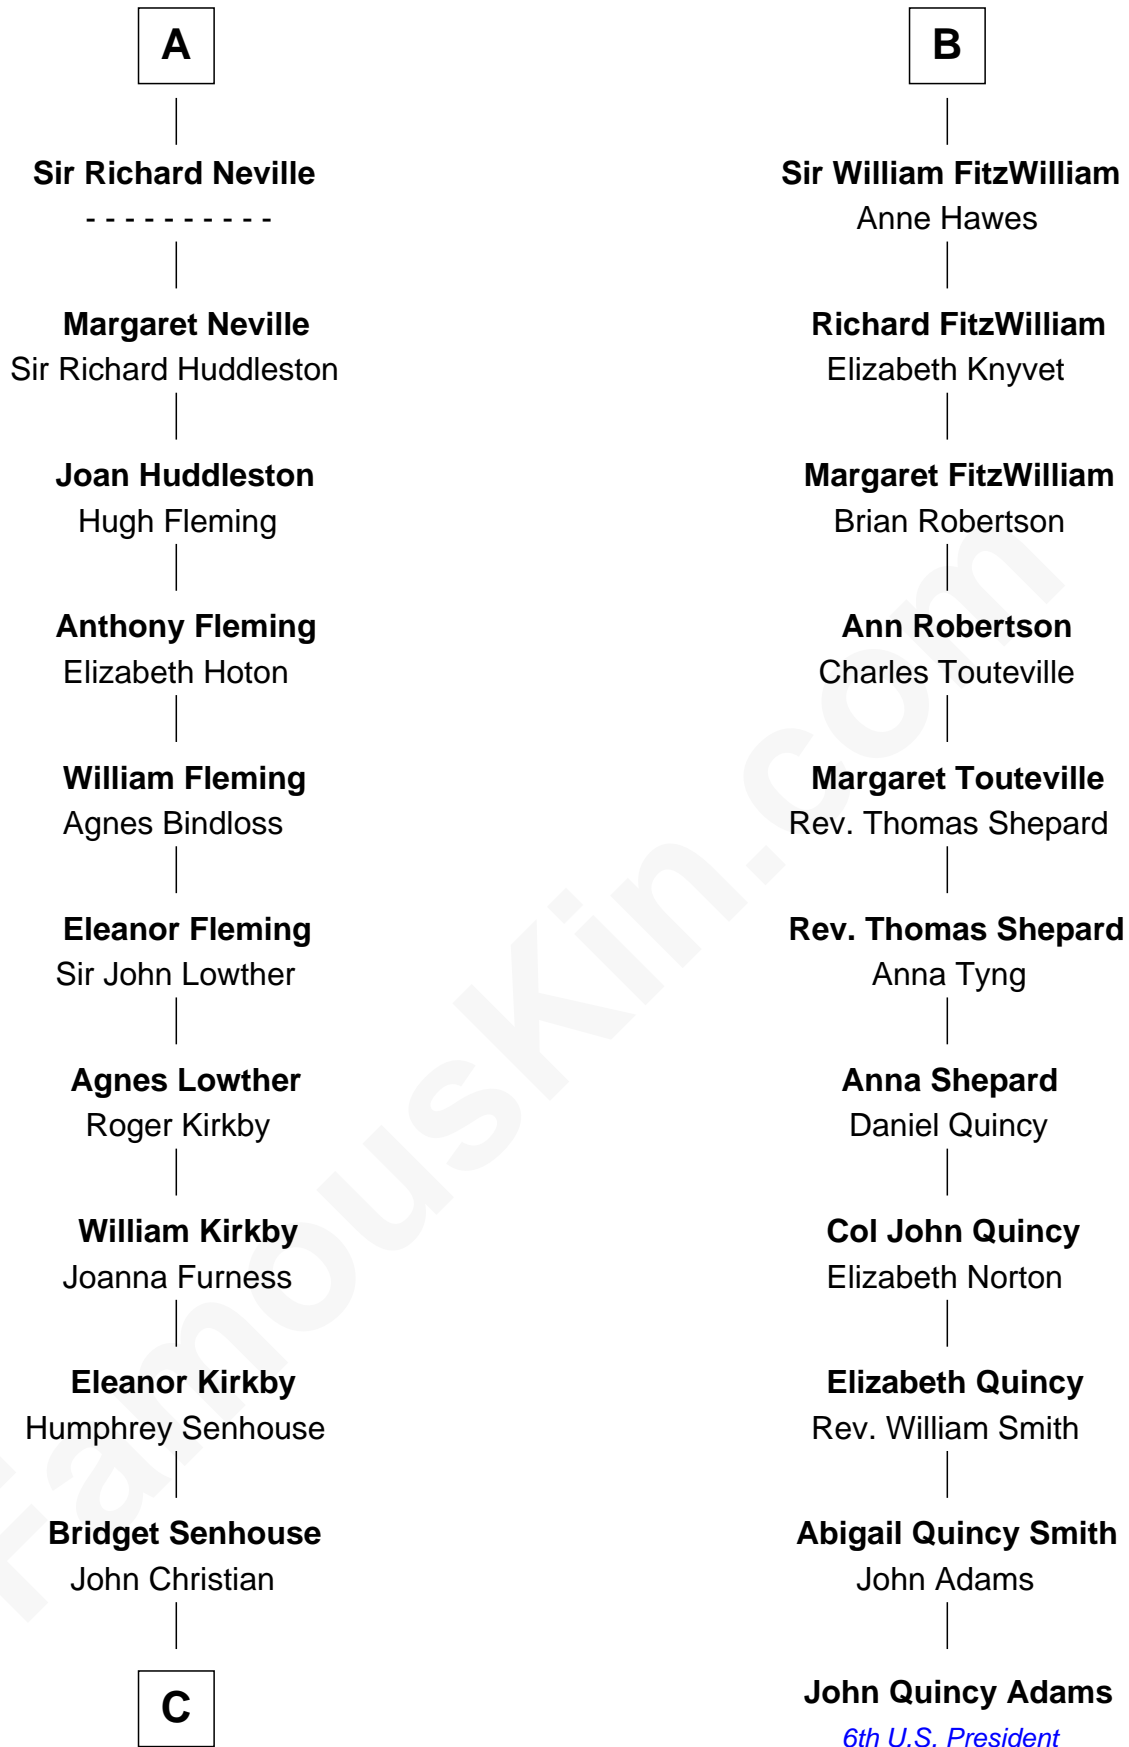

## Relationship Chart of Fletcher Christian

Leader of the mutiny on the Bounty

17th cousin 1 time removed of

**John Quincy Adams**

6th U.S. President

**William de Braiose**

Eva Marshal

**C**

Charles Christian

Anne Dixon

Fletcher Christian

*Leader of the mutiny on the Bounty*

FamousKin.com