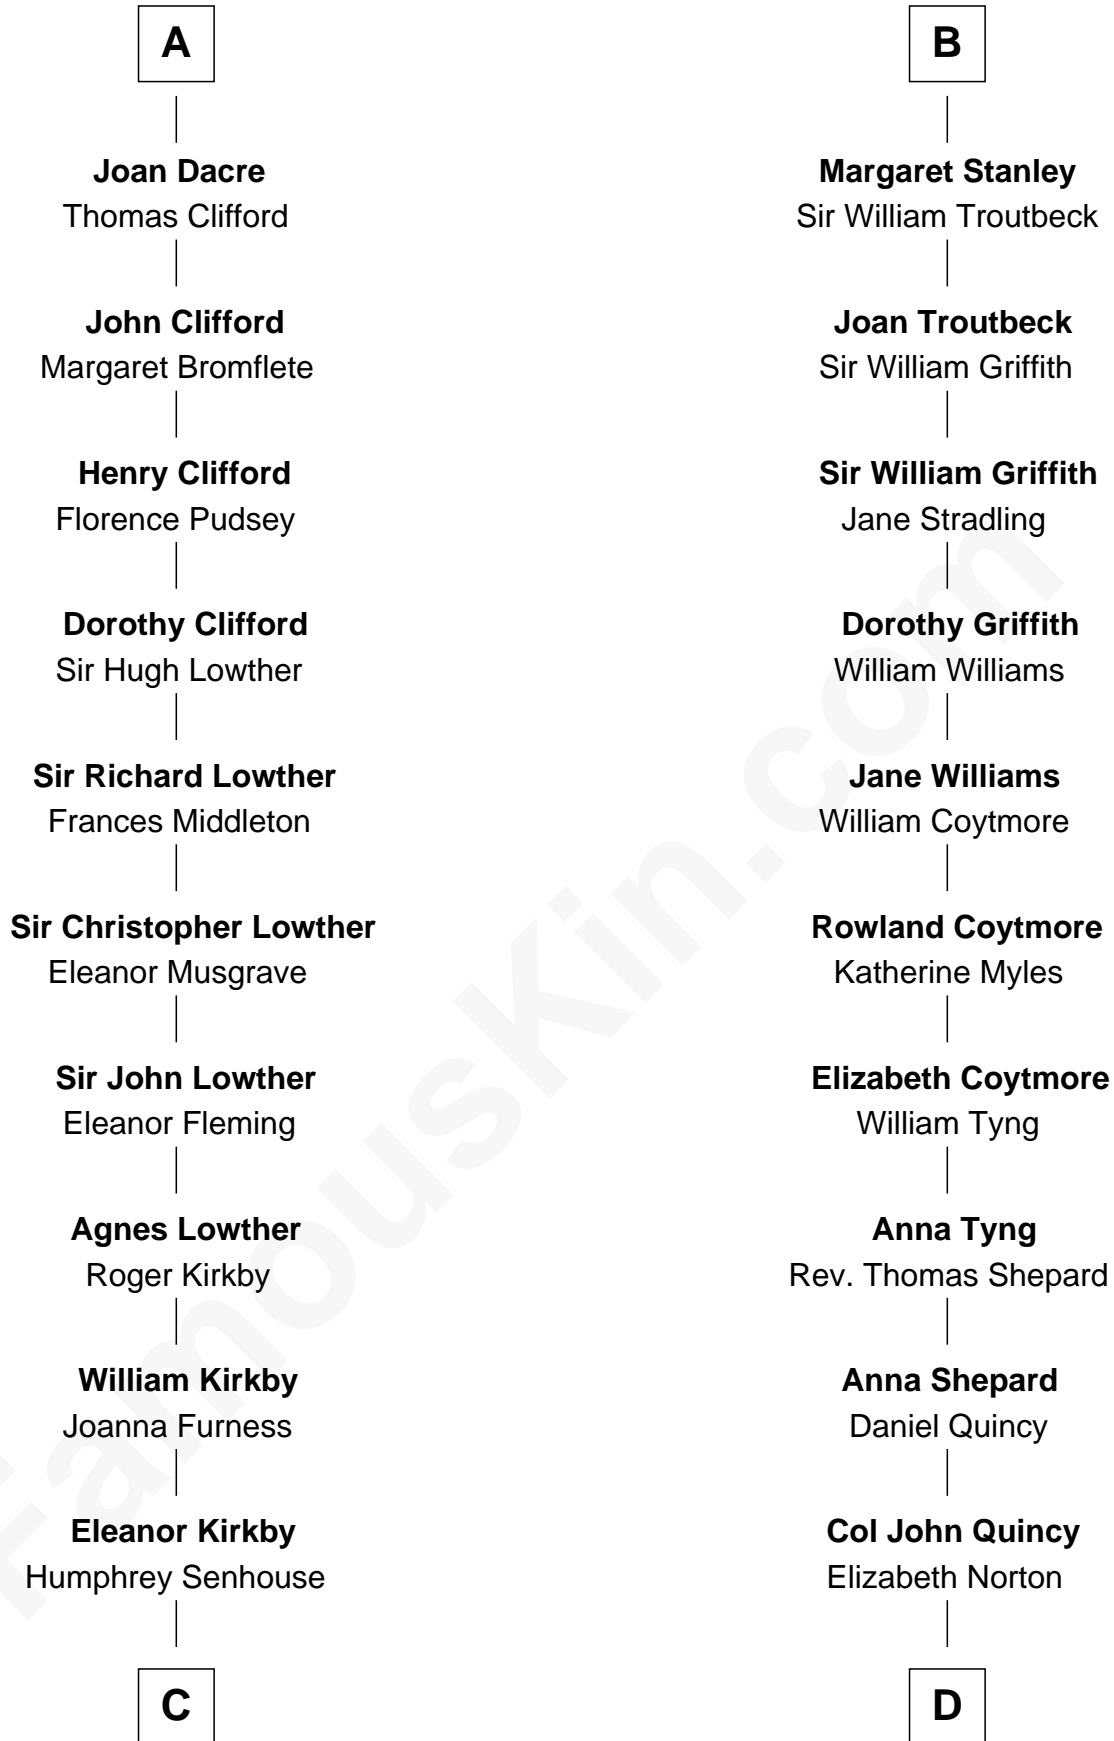

FamousKin.com

Relationship Chart of Fletcher Christian

Leader of the mutiny on the Bounty

18th cousin 1 time removed of

Abigail (Smith) Adams

First Lady of President John Adams

C

Bridget Senhouse

John Christian

Charles Christian

Anne Dixon

Fletcher Christian

Leader of the mutiny on the Bounty

D

Elizabeth Quincy

Rev. William Smith