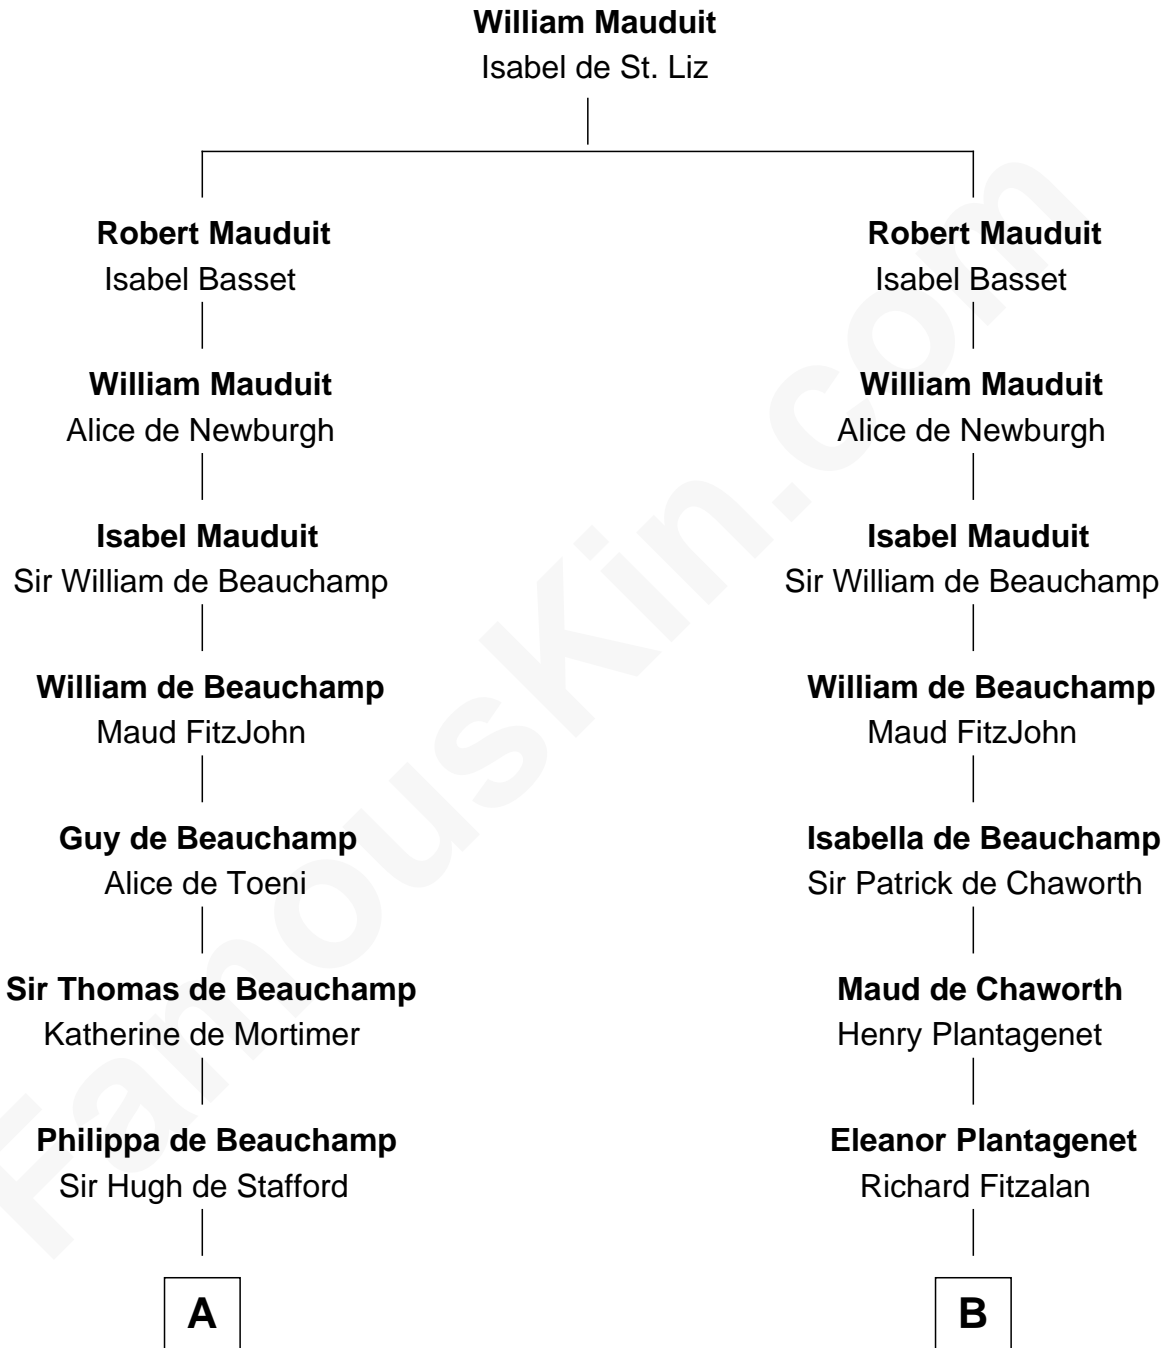

FamousKin.com

Relationship Chart of Fletcher Christian

Leader of the mutiny on the Bounty

21st cousin of

Abigail (Smith) Adams

First Lady of President John Adams

C

William Kirkby
Joanna Furness

Eleanor Kirkby
Humphrey Senhouse

Bridget Senhouse
John Christian

Charles Christian
Anne Dixon

Fletcher Christian
Leader of the mutiny on the Bounty

D

Anna Tyng
Rev. Thomas Shepard

Anna Shepard
Daniel Quincy