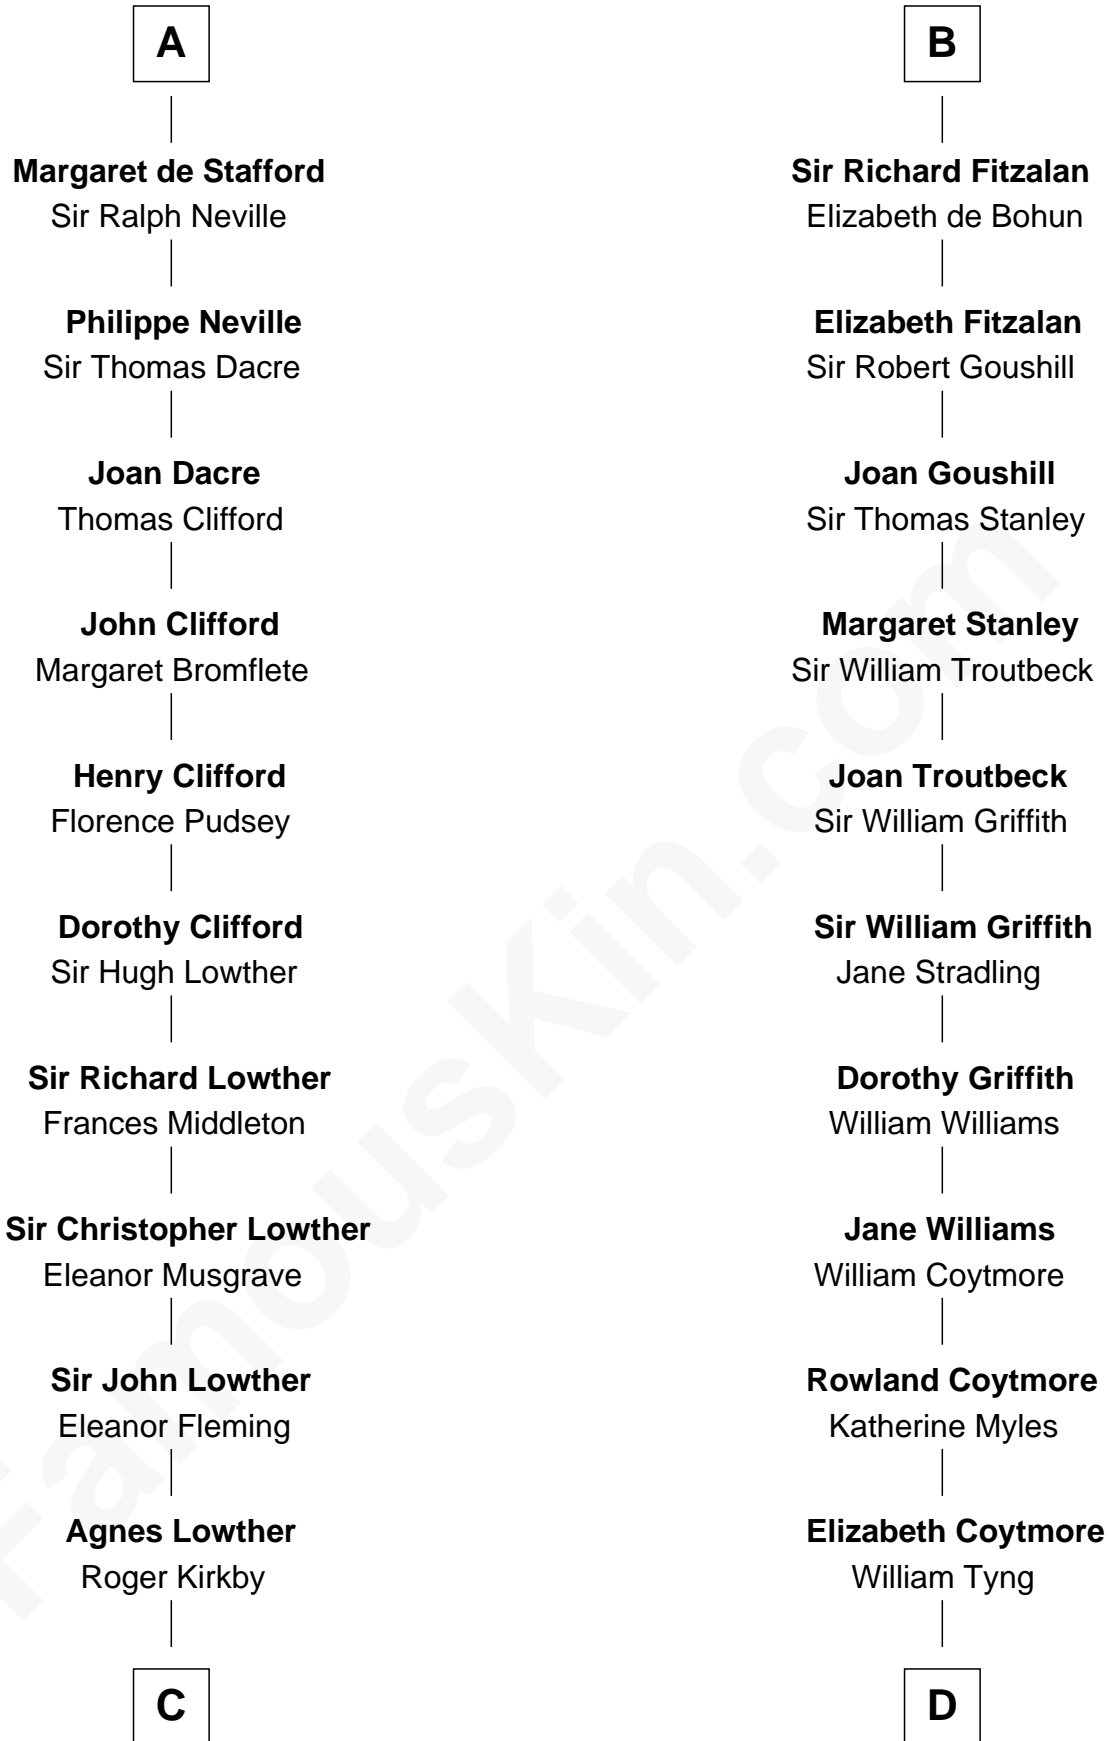

## Relationship Chart of Fletcher Christian

*Leader of the mutiny on the Bounty*

21st cousin of

**Abigail (Smith) Adams**

*First Lady of President John Adams*

**C**

**William Kirkby**  
Joanna Furness

**Eleanor Kirkby**  
Humphrey Senhouse

**Bridget Senhouse**  
John Christian

**Charles Christian**  
Anne Dixon

**Fletcher Christian**  
*Leader of the mutiny on the Bounty*

**D**

**Anna Tyng**  
Rev. Thomas Shepard

**Anna Shepard**  
Daniel Quincy