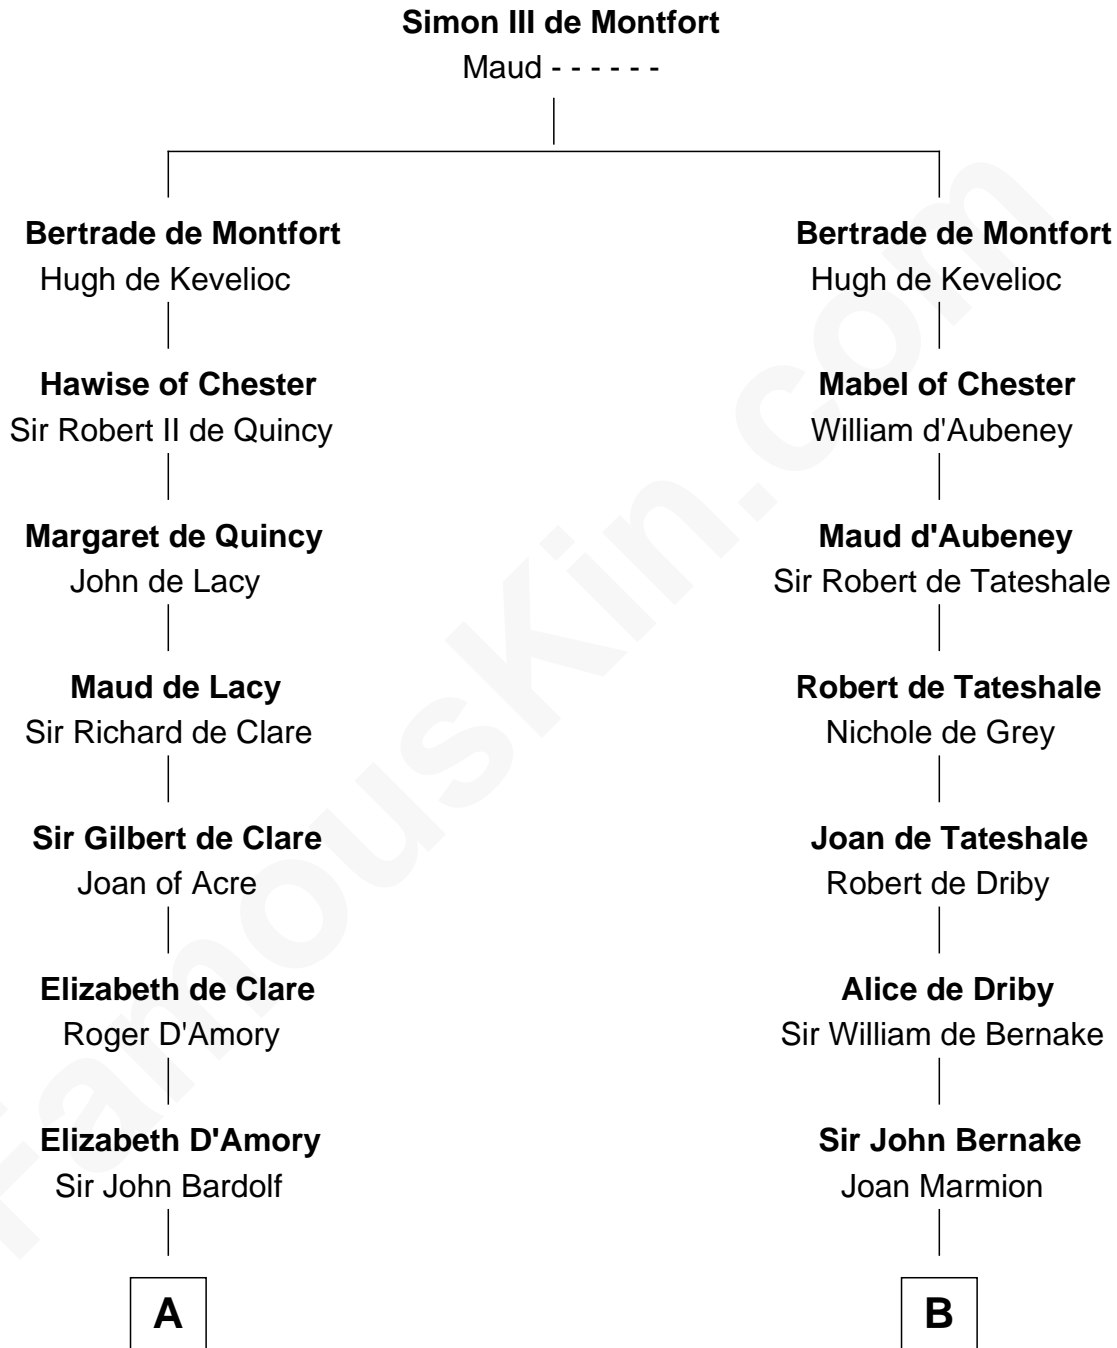

# FamousKin.com

## Relationship Chart of Fletcher Christian

Leader of the mutiny on the Bounty

20th cousin of

**Abigail (Smith) Adams**

First Lady of President John Adams

**C**

**Humphrey Senhouse**

Eleanor Kirkby

**Bridget Senhouse**

John Christian

**Charles Christian**

Anne Dixon

**Fletcher Christian**

*Leader of the mutiny on the Bounty*

**D**

**Anna Shepard**