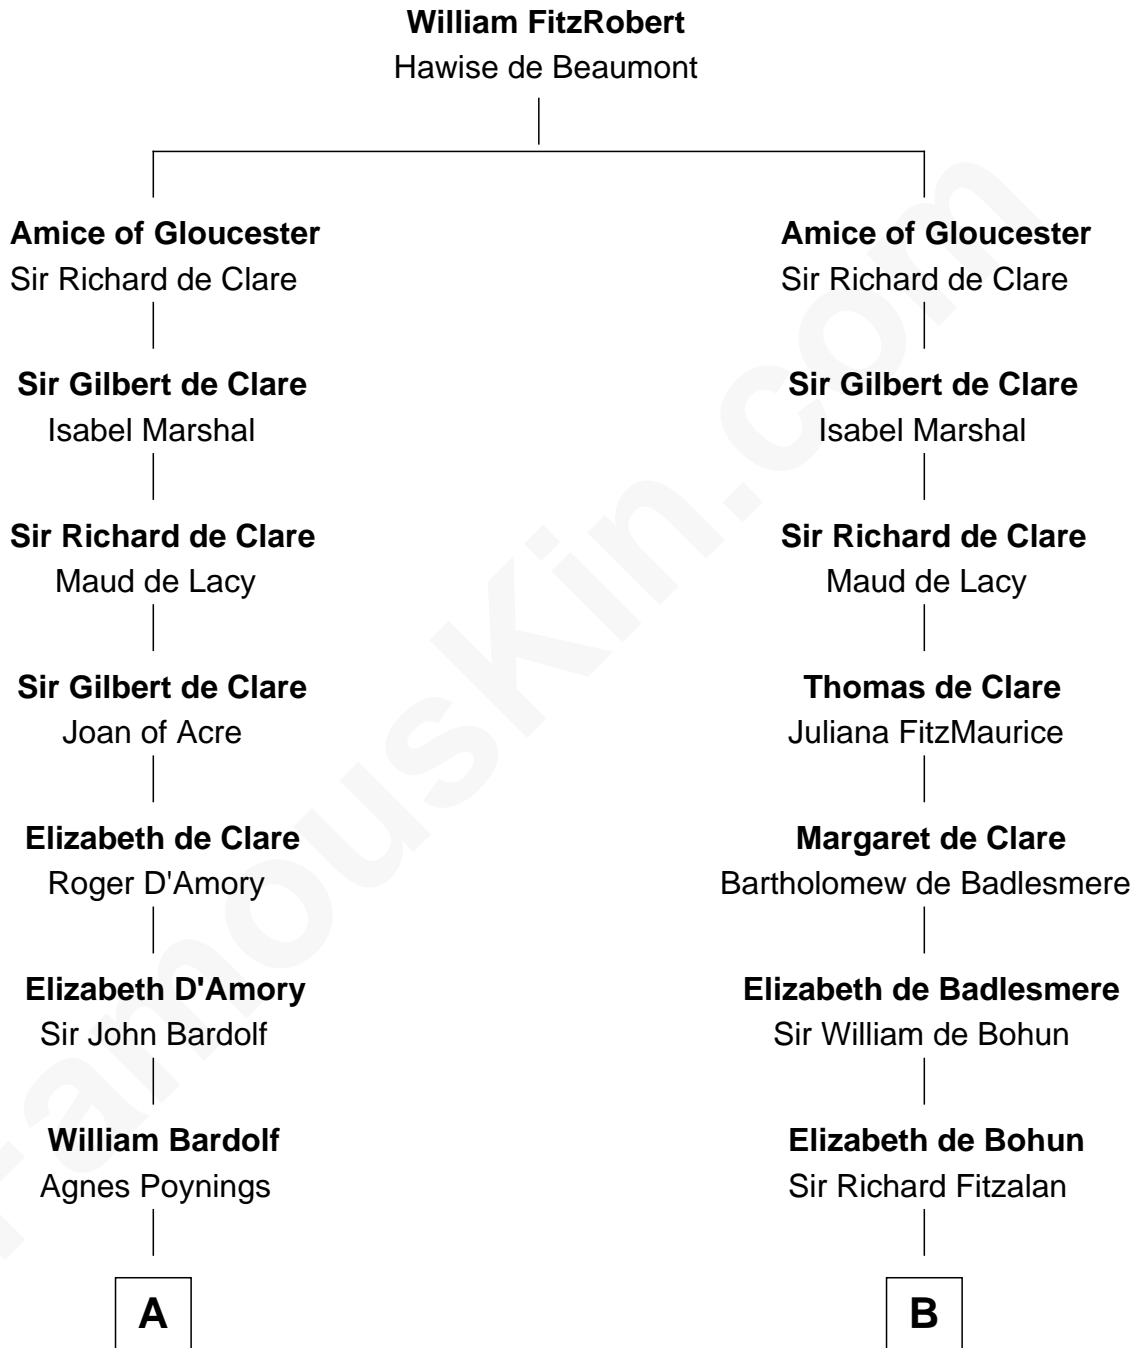

FamousKin.com

Relationship Chart of Fletcher Christian

Leader of the mutiny on the Bounty

19th cousin 1 time removed of

Abigail (Smith) Adams

First Lady of President John Adams

C

Bridget Senhouse

John Christian

Charles Christian

Anne Dixon

Fletcher Christian

Leader of the mutiny on the Bounty

D

Anna Shepard

Daniel Quincy