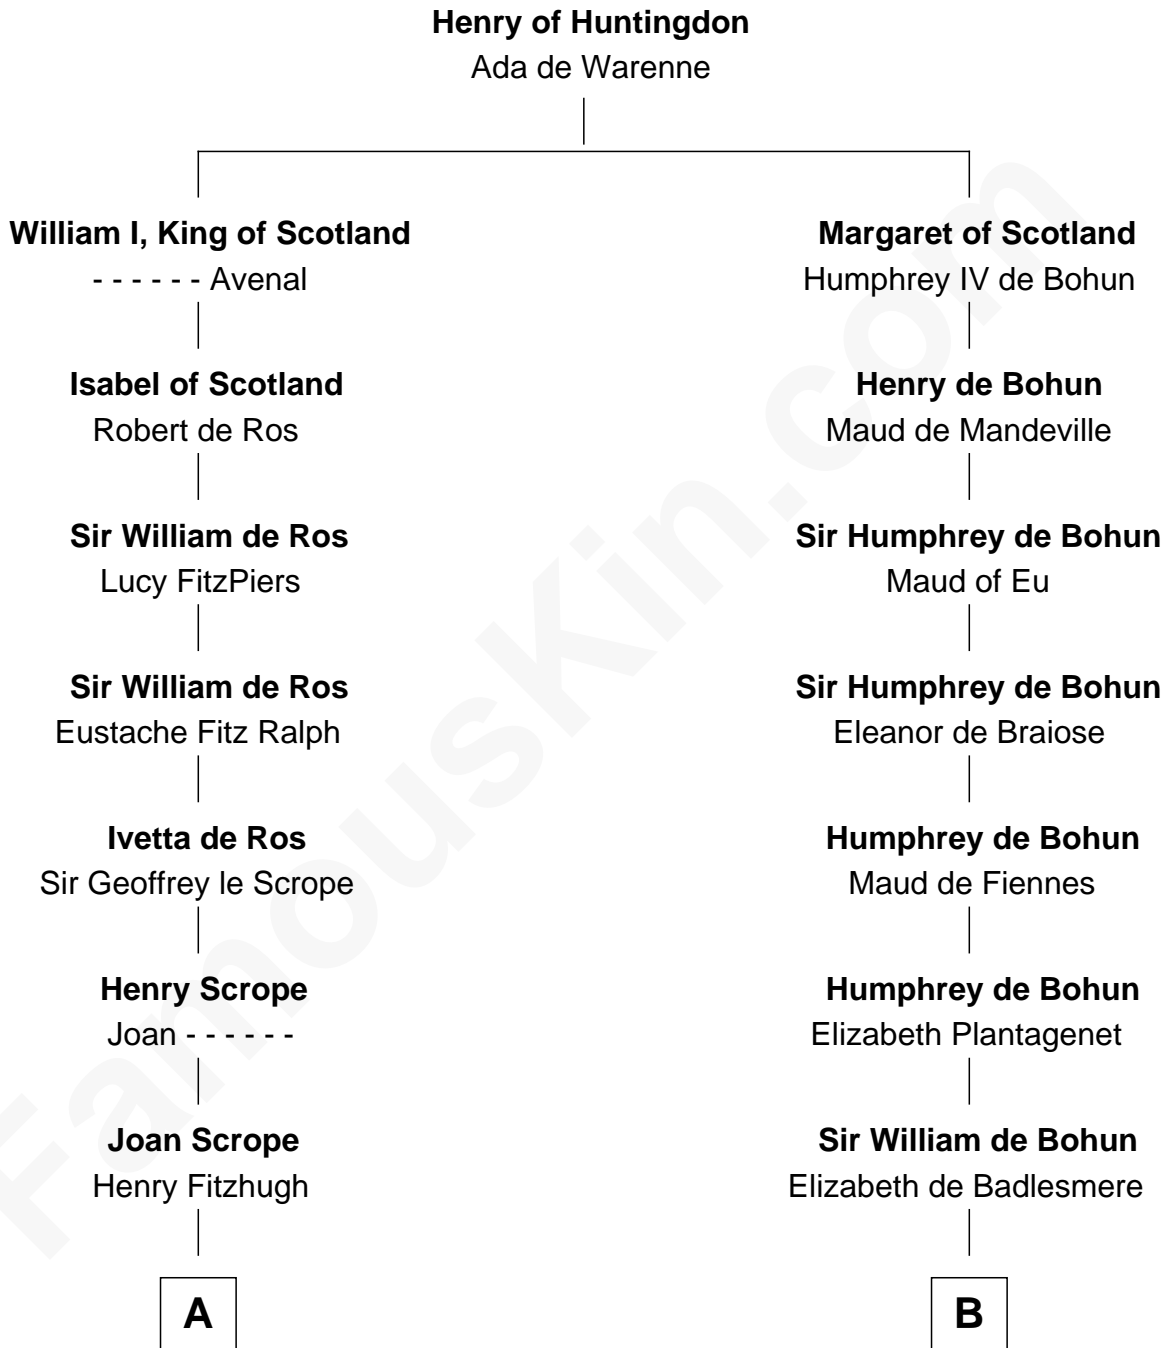

FamousKin.com

Relationship Chart of Fletcher Christian

Leader of the mutiny on the Bounty

20th cousin 1 time removed of

Abigail (Smith) Adams

First Lady of President John Adams

C

Eleanor Kirkby
Humphrey Senhouse

Bridget Senhouse
John Christian

Charles Christian
Anne Dixon

Fletcher Christian
Leader of the mutiny on the Bounty

D

Anna Tyng
Rev. Thomas Shepard

Anna Shepard
Daniel Quincy

Col John Quincy
Elizabeth Norton