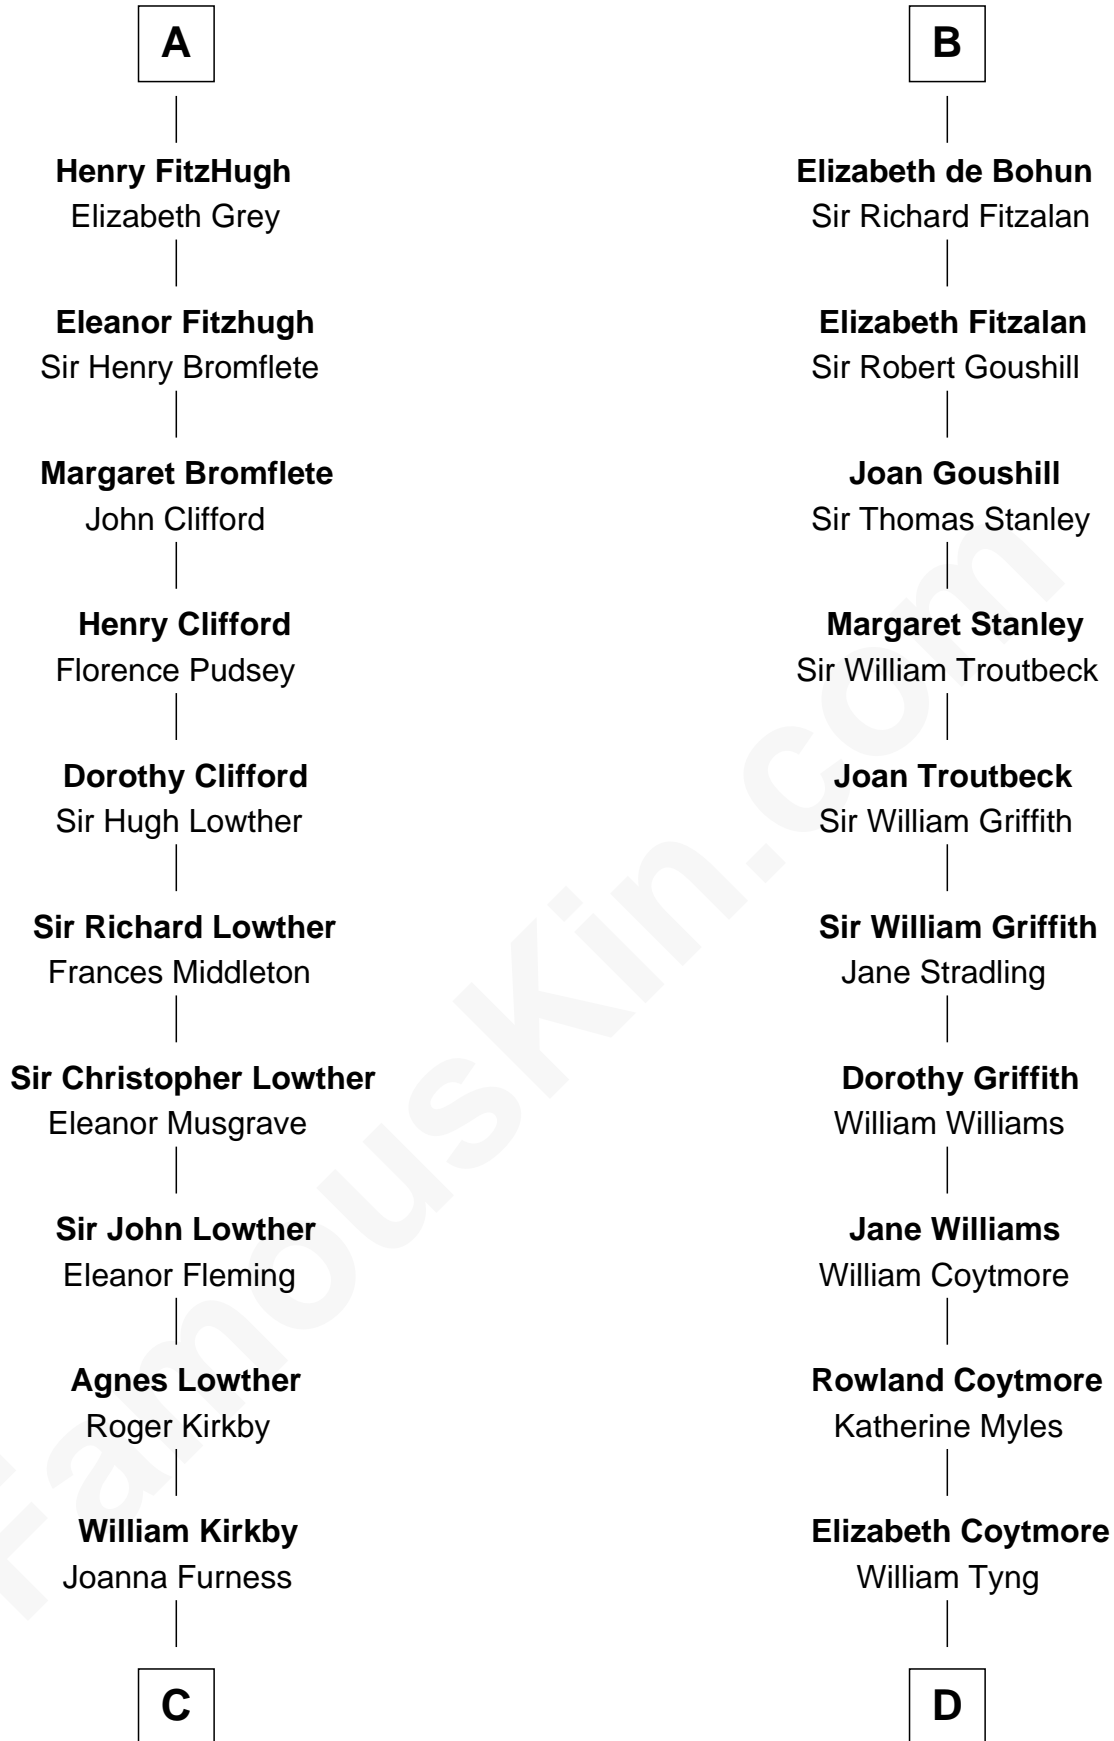

FamousKin.com

Relationship Chart of Fletcher Christian

Leader of the mutiny on the Bounty

20th cousin 1 time removed of

Abigail (Smith) Adams

First Lady of President John Adams

C

Eleanor Kirkby
Humphrey Senhouse

Bridget Senhouse
John Christian

Charles Christian
Anne Dixon

Fletcher Christian
Leader of the mutiny on the Bounty

D

Anna Tyng
Rev. Thomas Shepard

Anna Shepard
Daniel Quincy

Col John Quincy
Elizabeth Norton