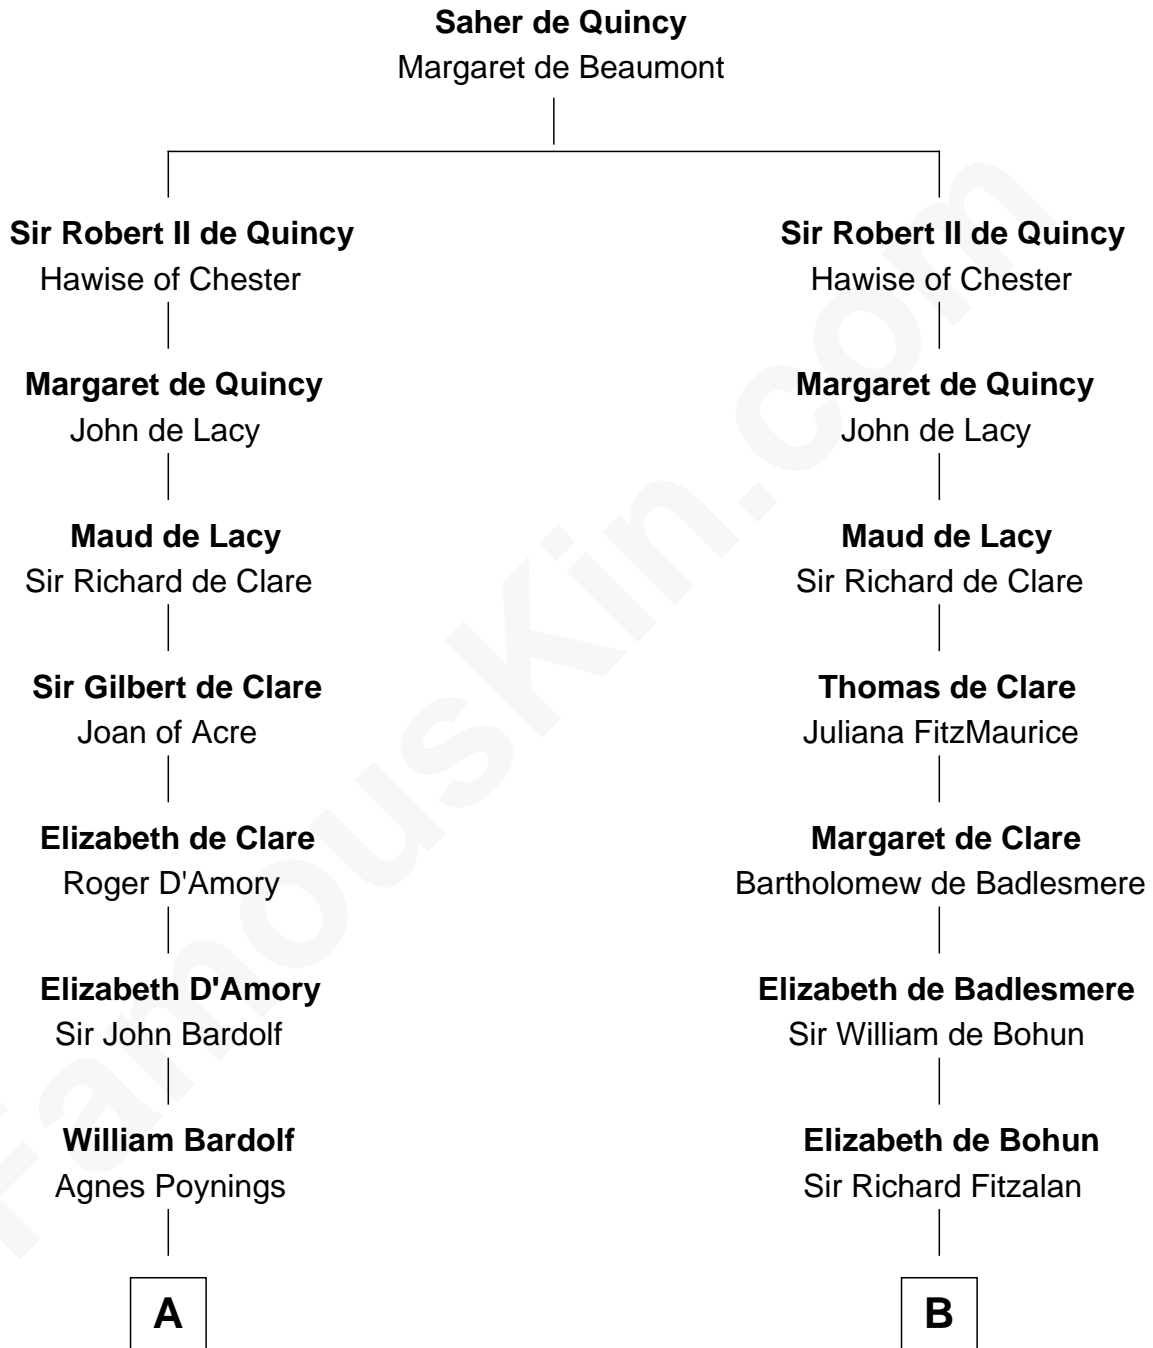

# FamousKin.com

## Relationship Chart of Fletcher Christian

*Leader of the mutiny on the Bounty*

19th cousin 1 time removed of

**Abigail (Smith) Adams**

*First Lady of President John Adams*

**C**

**Bridget Senhouse**

John Christian

**Charles Christian**

Anne Dixon

**Fletcher Christian**

*Leader of the mutiny on the Bounty*

**D**

**Anna Shepard**

Daniel Quincy

**Col John Quincy**