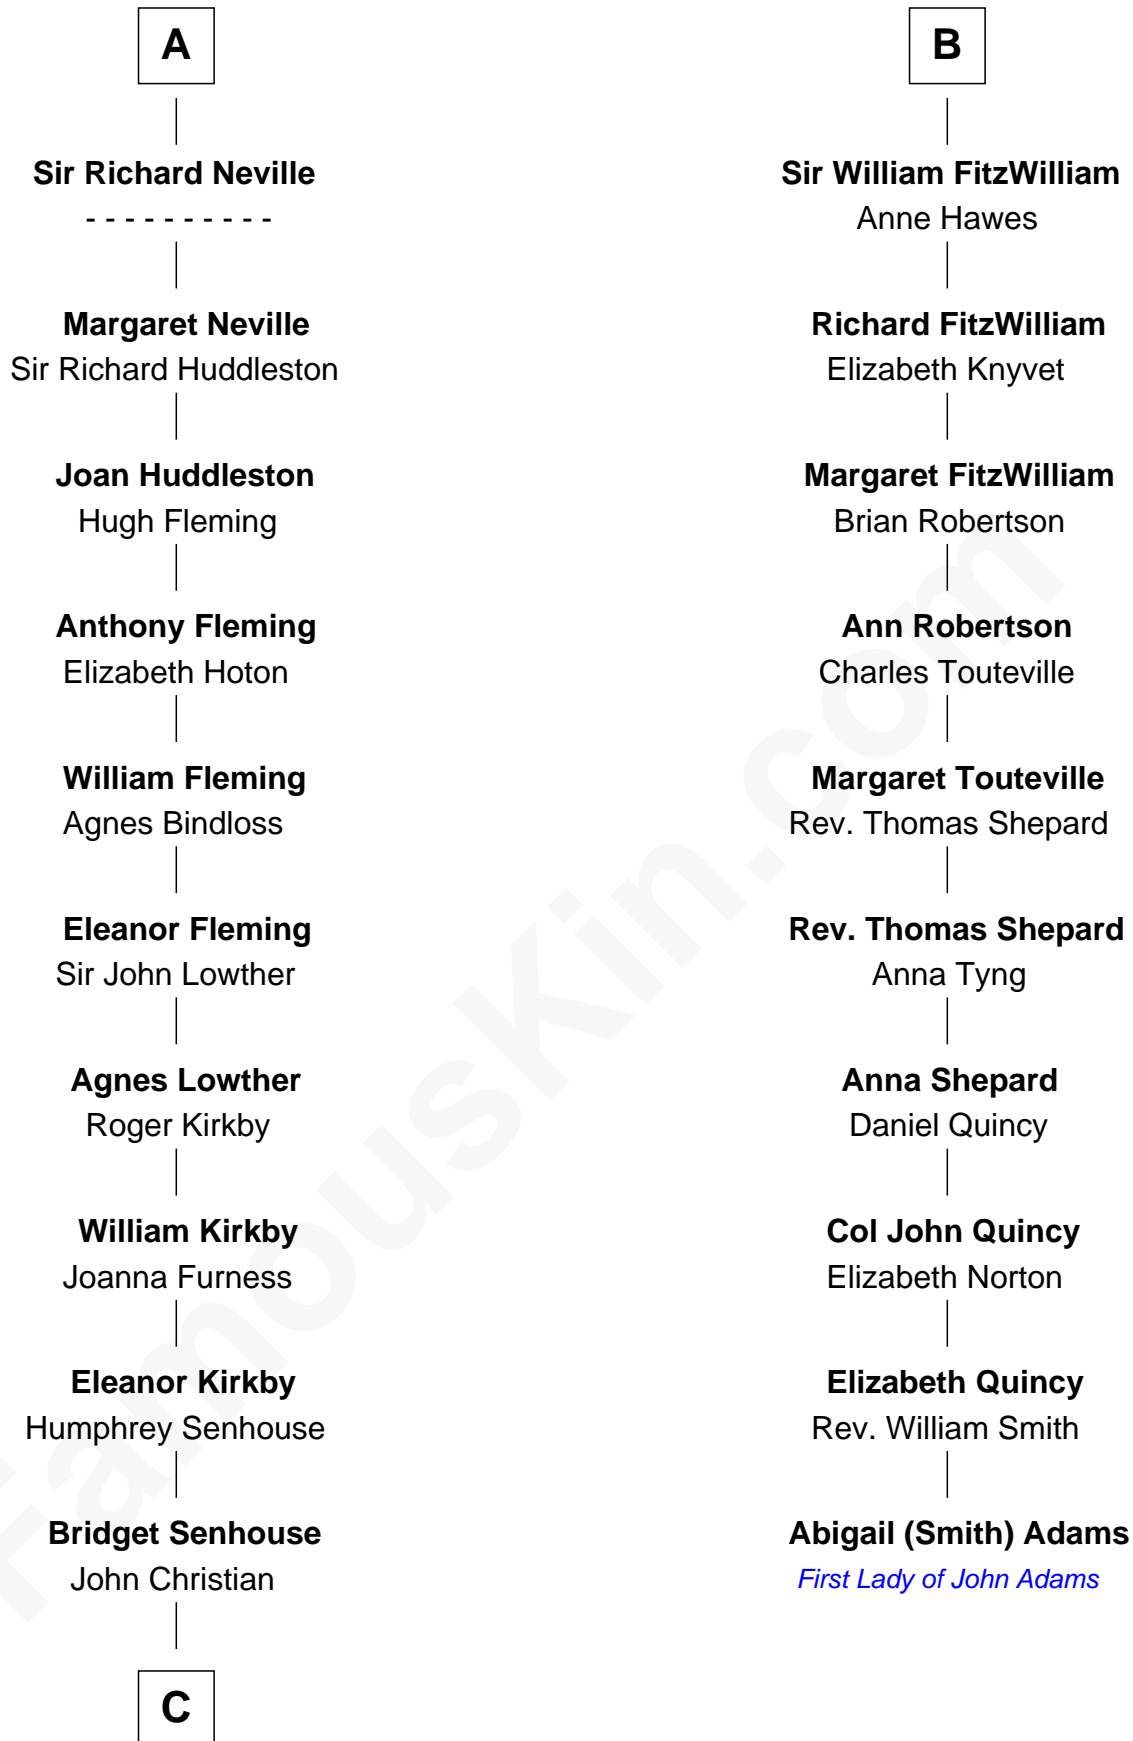

FamousKin.com

Relationship Chart of Fletcher Christian

Leader of the mutiny on the Bounty

16th cousin 2 times removed of

Abigail (Smith) Adams

First Lady of President John Adams

C

Charles Christian

Anne Dixon

Fletcher Christian

Leader of the mutiny on the Bounty

FamousKin.com