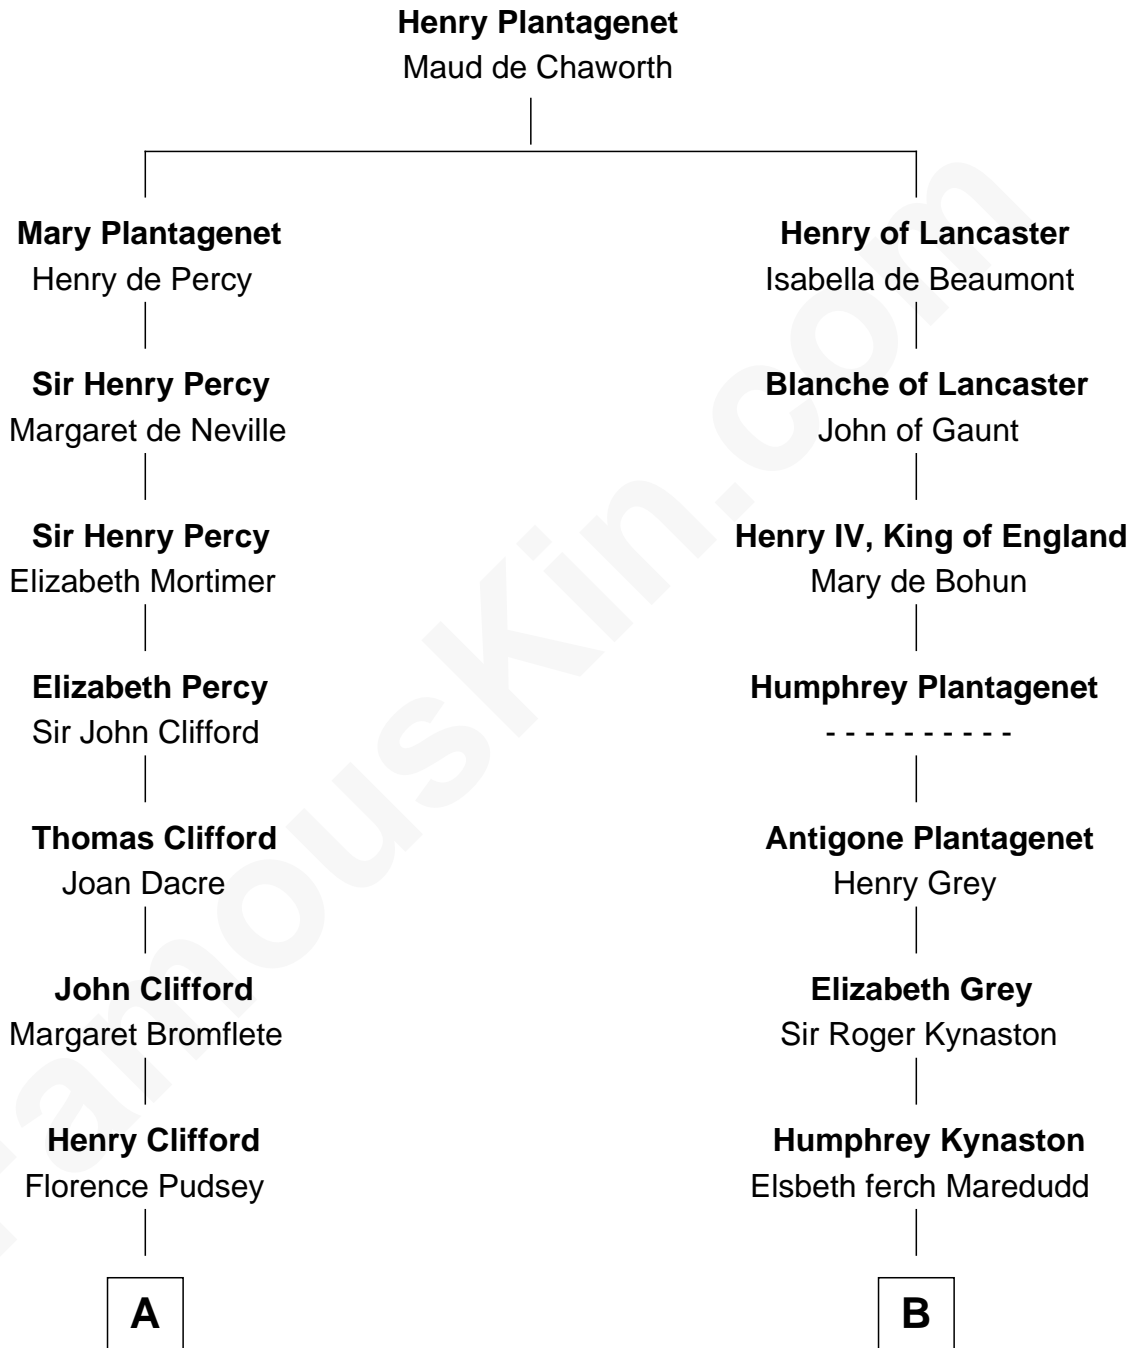

FamousKin.com

Relationship Chart of Fletcher Christian

Leader of the mutiny on the Bounty

16th cousin 3 times removed of

Orson Welles

Radio, Stage, and Movie Actor

C

Richard Jones Welles

Mary Blanche Head

Richard Head Welles

Beatrice Ives

Orson Welles

Radio, Stage, and Movie Actor

FamousKin.com