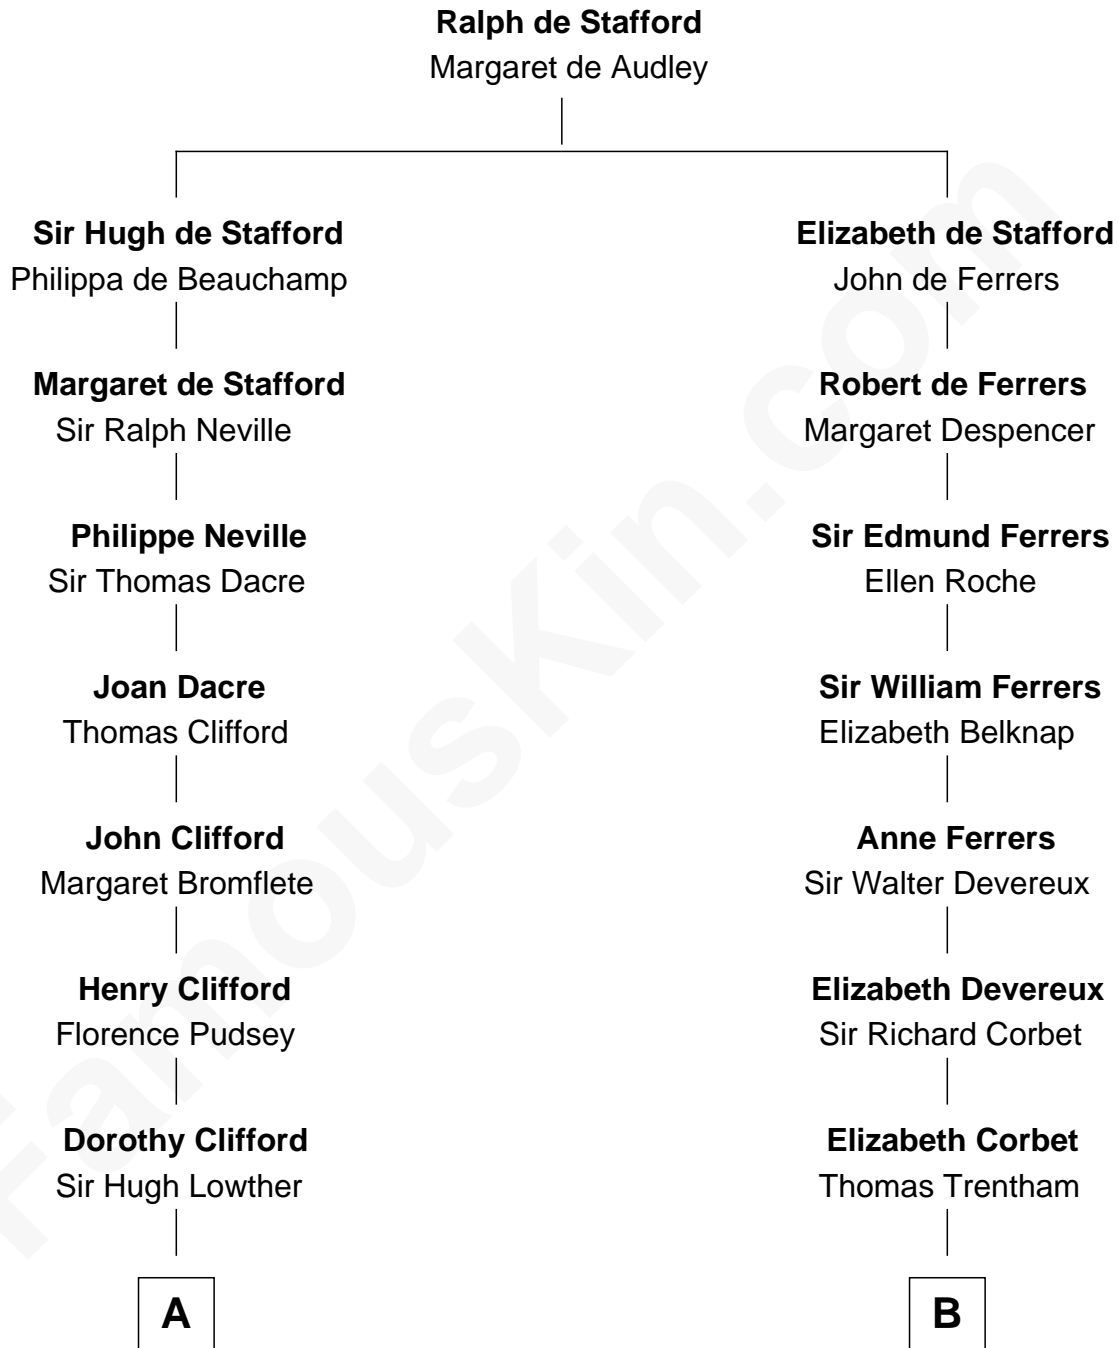

FamousKin.com

Relationship Chart of Fletcher Christian

Leader of the mutiny on the Bounty

15th cousin 4 times removed of

Orson Welles

Radio, Stage, and Movie Actor

C

Richard Jones Welles