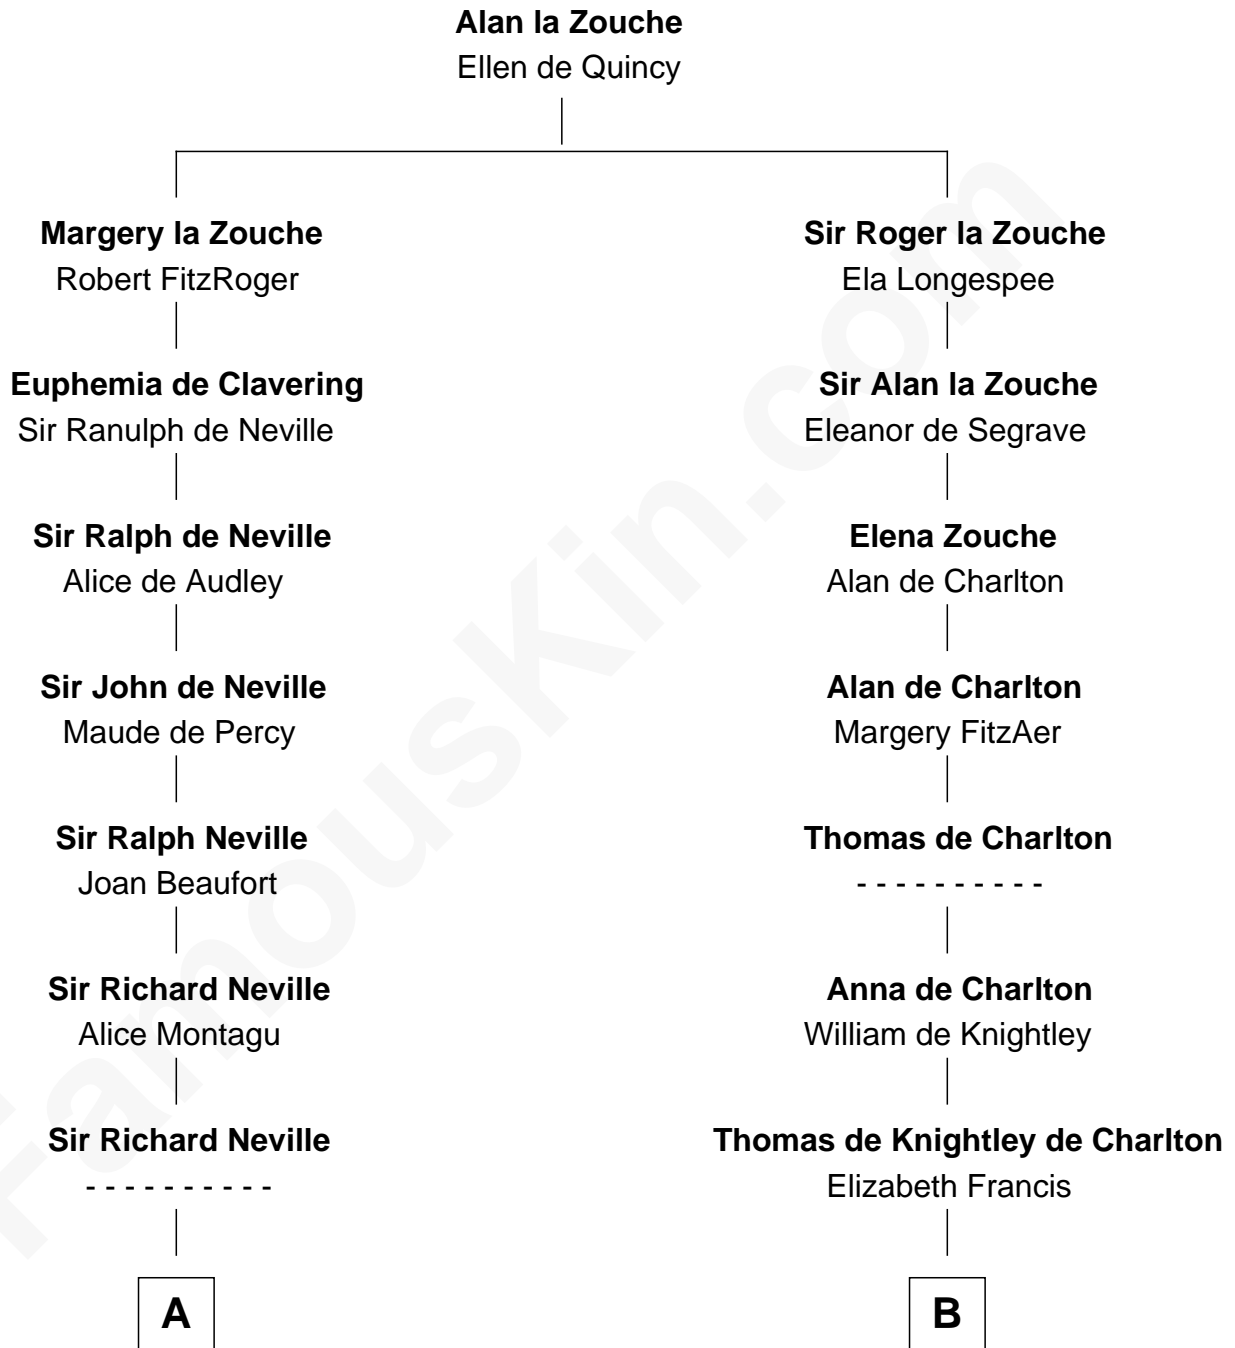

FamousKin.com

Relationship Chart of Fletcher Christian

Leader of the mutiny on the Bounty

17th cousin of

John Hancock

Signer of the Declaration of Independence

A

Margaret Neville
Sir Richard Huddleston

Joan Huddleston
Hugh Fleming

Anthony Fleming
Elizabeth Hoton

William Fleming
Agnes Bindloss

Eleanor Fleming
Sir John Lowther

Agnes Lowther
Roger Kirkby

William Kirkby
Joanna Furness

Eleanor Kirkby
Humphrey Senhouse